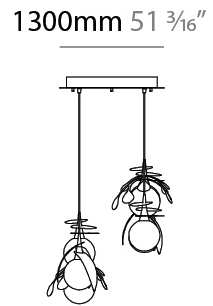

VEGETAL - 7 LIGHT LINEAR SUSPENSION

D141265-

base number   Color   Finish
Temperature   Options

1. To build a product code in our configurator select the specify button on the base model # product page
2. To build a manual product code on this datasheet choose from the options listed below in blue font and add the suffix to the base model #

GENERAL

Series: Vegetal
Subseries: Vegetal - 7 Light Linear
Brand: Cangini & Tucci
Division: Design
Mounting Type: Suspension
Mounting Location: Ceiling
Subcategory: Pendant

PHYSICAL

Shape: Abstract
Length (mm): 1300
Length (in): 51 3/16
Width (mm): 400
Width (in): 15 3/4
Height (mm): 220
Height (in): 8 11/16
Max. Overall Height (mm): 2220
Max. Overall Height (in): 87 3/8
Light Distribution: Omnidirectional
Fixture Finish: AMB / GRN / PNK / RUB / SKB / SMK / TOB / TRA
Holder Finish: SGD / SBK
Accent Finish: CHR / MWH / MBK / BCR
Fixture Material: Glass / Metal
Cable Details: 2,000mm Transparent cable

ELECTRICAL

Lamp Type: LED (Zhaga Standard)
Input Wattage (W): 29.4
Dimming: Non-Dimmable
Driver Included: Yes
Driver Location: Integrated
Driver Class: Class 2
Input Voltage (V): 120 - 277
Constant Current (MA): 350mA
Upon Request: Phase Dimming (120Vac only) / 0-10V Dimming

LED

Color Temperature (°K): 2700 / 3000
Nominal Lumen (lm): 3220 / 3500
CRI: >90 CRI
Lamp Life (hrs): 50000

OPTICAL

RATINGS AND CERTIFICATIONS

Certified By: Certified for North American Standards
IP rating: IP20