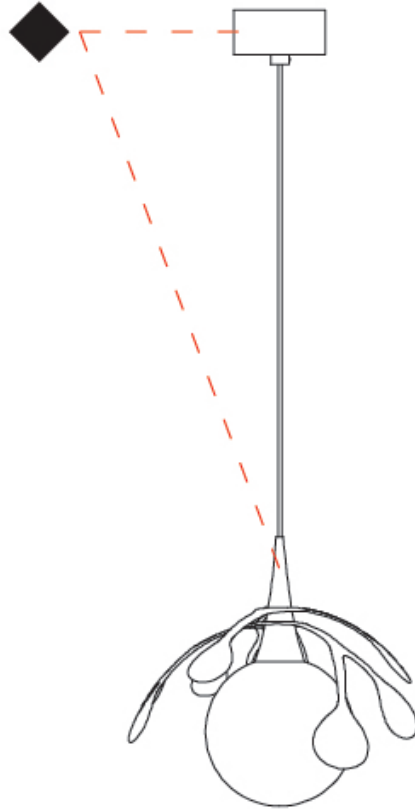

PILEA SUSPENSION

D141240-

PROJECT _____

TYPE _____

SPECIFIER _____

QUANTITY _____

DATE _____

D