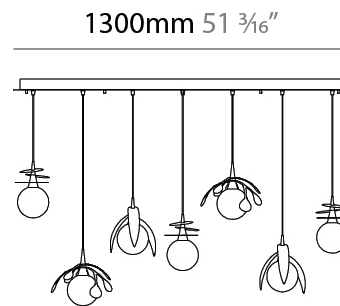

VEGETAL - 7 LIGHT LINEAR SUSPENSION

D141265-

base number   Color   Finish
Temperature   Options

1. To build a product code in our configurator select the specify button on the base model # product page
2. To build a manual product code on this datasheet choose from the options listed below in blue font and add the suffix to the base model #

GENERAL

Series: Vegetal
Subseries: Vegetal - 7 Light Linear
Brand: Cangini & Tucci
Division: Design
Mounting Type: Suspension
Mounting Location: Ceiling
Subcategory: Pendant

PHYSICAL

Shape: Abstract
Length (mm): 1300
Length (in): 51 3/16
Width (mm): 400
Width (in): 15 3/4
Height (mm): 220
Height (in): 8 11/16
Max. Overall Height (mm): 2220
Max. Overall Height (in): 87 3/8
Light Distribution: Omnidirectional
Fixture Finish: AMB / GRN / PNK / RUB / SKB / SMK / TOB / TRA
Holder Finish: SGD / SBK
Accent Finish: CHR / MWH / MBK / BCR
Fixture Material: Glass / Metal
Cable Details: 2,000mm Transparent cable

ELECTRICAL

Lamp Type: LED (Zhaga Standard)
Input Wattage (W): 29.4
Dimming: Non-Dimmable
Driver Included: Yes
Driver Location: Integrated
Driver Class: Class 2
Input Voltage (V): 120 - 277
Constant Current (MA): 350mA
Upon Request: Phase Dimming (120Vac only) / 0-10V Dimming

LED

Color Temperature (°K): 2700 / 3000
Nominal Lumen (lm): 3220 / 3500
CRI: >90 CRI
Lamp Life (hrs): 50000

OPTICAL

RATINGS AND CERTIFICATIONS

Certified By: Certified for North American Standards
IP rating: IP20