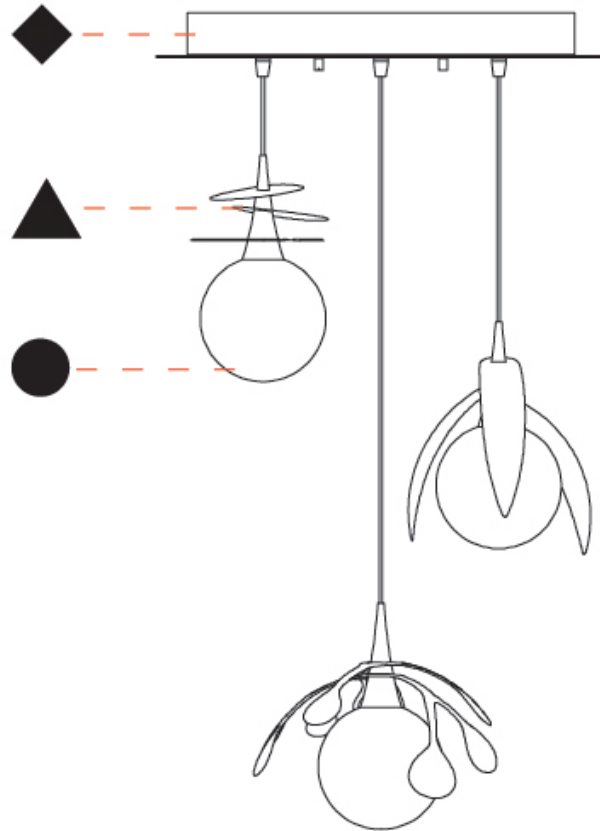

GENERAL

Series: Vegetal
 Subseries: Calathea
 Brand: Cangini & Tucci
 Division: Design
 Mounting Type: Suspension
 Mounting Location: Ceiling
 Subcategory: Pendant

PHYSICAL

Shape: Abstract
 Diameter (mm): 180
 Diameter (in): 7 1/16
 Height (mm): 220
 Height (in): 8 11/16
 Max. Overall Height (mm): 2220
 Max. Overall Height (in): 87 3/8
 Light Distribution: Omnidirectional
 Fixture Finish: AMB / GRN / PNK / RUB / SKB / SMK / TOB / TRA
 Holder Finish: SGD / SBK
 Fixture Material: Glass / Metal
 Cable Details: 2,000mm Transparent cable

GENERAL

Series: Vegetal
 Subseries: Vegetal - 3 Light Cluster
 Brand: Cangini & Tucci
 Division: Design
 Mounting Type: Suspension
 Mounting Location: Ceiling
 Subcategory: Pendant

PHYSICAL

Shape: Abstract
 Diameter (mm): 430
 Diameter (in): 16 ¹⁵/₁₆
 Height (mm): 220
 Height (in): 8 ¹¹/₁₆
 Max. Overall Height (mm): 2220
 Max. Overall Height (in): 87 ³/₈
 Light Distribution: Omnidirectional
 Fixture Finish: [AMB](#) / [GRN](#) / [PNK](#) / [RUB](#) / [SKB](#) / [SMK](#) / [TOB](#) / [TRA](#)
 Holder Finish: SGD / SBK
 Accent Finish: CHR / MWH / MBK / BCR
 Fixture Material: Glass / Metal
 Cable Details: 2,000mm Transparent cable

VEGETAL - 3 LIGHT CLUSTER SUSPENSION

D141266-

PROJECT

TYPE

SPECIFIER

QUANTITY

DATE

PROJECT
TYPE
SPECIFIER
QUANTITY
DATE

GENERAL

Series: Vegetal
 Subseries: Vegetal - 3 Light Linear
 Brand: Cangini & Tucci
 Division: Design
 Mounting Type: Suspension
 Mounting Location: Ceiling
 Subcategory: Pendant

PHYSICAL

Shape: Abstract
 Length (mm): 900
 Length (in): 35 7/16
 Height (mm): 220
 Height (in): 8 11/16
 Max. Overall Height (mm): 2220
 Max. Overall Height (in): 87 3/8
 Light Distribution: Omnidirectional
 Fixture Finish: AMB / GRN / PNK / RUB / SKB / SMK / TOB / TRA
 Holder Finish: SGD / SBK
 Accent Finish: CHR / MWH / MBK / BCR
 Fixture Material: Glass / Metal
 Cable Details: 2,000mm Transparent cable