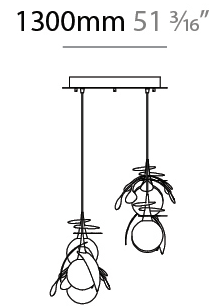

VEGETAL - 7 LIGHT LINEAR SUSPENSION

D141265-

base number   Color   Finish
Temperature   Options

1. To build a product code in our configurator select the specify button on the base model # product page
2. To build a manual product code on this datasheet choose from the options listed below in blue font and add the suffix to the base model #

GENERAL

Series: Vegetal
Subseries: Vegetal - 7 Light Linear
Brand: Cangini & Tucci
Division: Design
Mounting Type: Suspension
Mounting Location: Ceiling
Subcategory: Pendant

PHYSICAL

Shape: Abstract
Length (mm): 1300
Length (in): 51 ³/₁₆
Width (mm): 400
Width (in): 15 ³/₄
Height (mm): 220
Height (in): 8 ¹¹/₁₆
Max. Overall Height (mm): 2220
Max. Overall Height (in): 87 ³/₈
Light Distribution: Omnidirectional
Fixture Finish: AMB / GRN / PNK / RUB / SKB / SMK / TOB / TRA
Holder Finish: SGD / SBK
Accent Finish: CHR / MWH / MBK / BCR
Fixture Material: Glass / Metal
Cable Details: 2,000mm Transparent cable

ELECTRICAL

Lamp Type: LED (Zhaga Standard)
Input Wattage (W): 29.4
Dimming: Non-Dimmable
Driver Included: Yes
Driver Location: Integrated
Driver Class: Class 2
Input Voltage (V): 120 - 277
Constant Current (MA): 350mA
Upon Request: Phase Dimming (120Vac only) / 0-10V Dimming

LED

Color Temperature (°K): 2700 / 3000
Nominal Lumen (lm): 3220 / 3500
CRI: >90 CRI
Lamp Life (hrs): 50000

OPTICAL

RATINGS AND CERTIFICATIONS

Certified By: Certified for North American Standards
IP rating: IP20