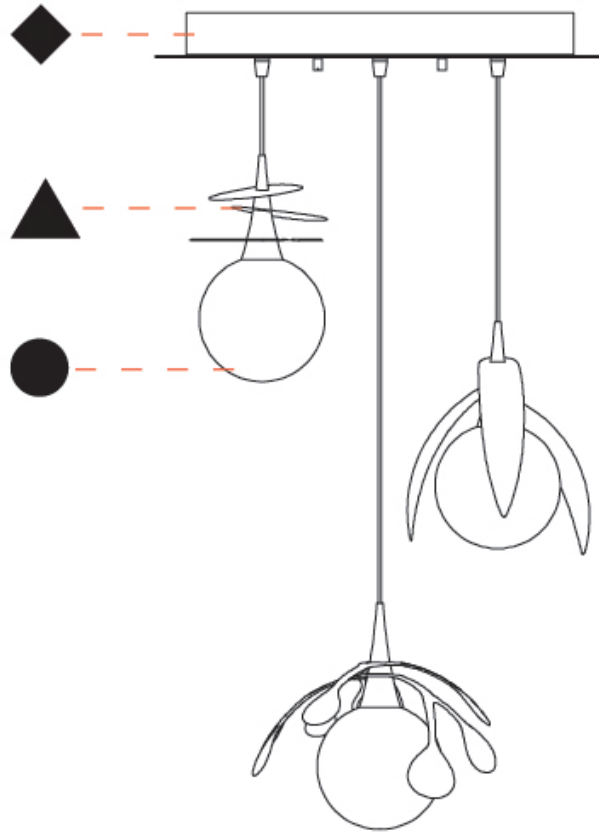

GENERAL

Series: Vegetal
 Subseries: Calathea
 Brand: Cangini & Tucci
 Division: Design
 Mounting Type: Suspension
 Mounting Location: Ceiling
 Subcategory: Pendant

PHYSICAL

Shape: Abstract
 Diameter (mm): 180
 Diameter (in): 7 1/16
 Height (mm): 220
 Height (in): 8 11/16
 Max. Overall Height (mm): 2220
 Max. Overall Height (in): 87 3/8
 Light Distribution: Omnidirectional
 Fixture Finish: AMB / GRN / PNK / RUB / SKB / SMK / TOB / TRA
 Holder Finish: SGD / SBK
 Fixture Material: Glass / Metal
 Cable Details: 2,000mm Transparent cable

GENERAL

Series: Vegetal
 Subseries: Vegetal - 3 Light Cluster
 Brand: Cangini & Tucci
 Division: Design
 Mounting Type: Suspension
 Mounting Location: Ceiling
 Subcategory: Pendant

PHYSICAL

Shape: Abstract
 Diameter (mm): 430
 Diameter (in): 16 ¹⁵/₁₆
 Height (mm): 220
 Height (in): 8 ¹¹/₁₆
 Max. Overall Height (mm): 2220
 Max. Overall Height (in): 87 ³/₈
 Light Distribution: Omnidirectional
 Fixture Finish: [AMB](#) / [GRN](#) / [PNK](#) / [RUB](#) / [SKB](#) / [SMK](#) / [TOB](#) / [TRA](#)
 Holder Finish: SGD / SBK
 Accent Finish: CHR / MWH / MBK / BCR
 Fixture Material: Glass / Metal
 Cable Details: 2,000mm Transparent cable

VEGETAL - 3 LIGHT CLUSTER SUSPENSION

D141266-

PROJECT

TYPE

SPECIFIER

QUANTITY

DATE

PROJECT
TYPE
SPECIFIER
QUANTITY
DATE

GENERAL

Series: Vegetal
 Subseries: Vegetal - 3 Light Linear
 Brand: Cangini & Tucci
 Division: Design
 Mounting Type: Suspension
 Mounting Location: Ceiling
 Subcategory: Pendant

PHYSICAL

Shape: Abstract
 Length (mm): 900
 Length (in): 35 7/16
 Height (mm): 220
 Height (in): 8 11/16
 Max. Overall Height (mm): 2220
 Max. Overall Height (in): 87 3/8
 Light Distribution: Omnidirectional
 Fixture Finish: AMB / GRN / PNK / RUB / SKB / SMK / TOB / TRA
 Holder Finish: SGD / SBK
 Accent Finish: CHR / MWH / MBK / BCR
 Fixture Material: Glass / Metal
 Cable Details: 2,000mm Transparent cable