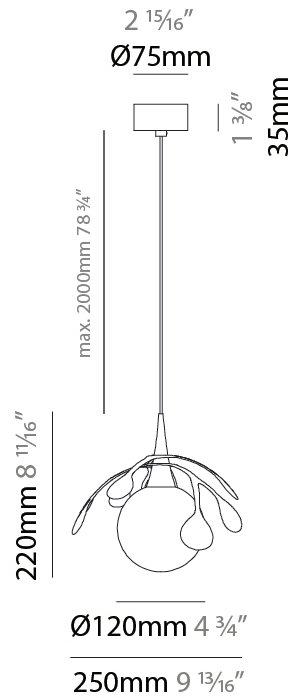

PILEA SUSPENSION

D141240-

base number   Color   Finish   Finish
Temperature   Options   Options

1. To build a product code in our configurator select the specify button on the base model # product page
2. To build a manual product code on this datasheet choose from the options listed below in blue font and add the suffix to the base model #

GENERAL

Series: Vegetal
Subseries: Pilea
Brand: Cangini & Tucci
Division: Design
Mounting Type: Suspension
Mounting Location: Ceiling
Subcategory: Pendant

PHYSICAL

Shape: Abstract
Diameter (mm): 250
Diameter (in): 9 ¹³/₁₆
Height (mm): 220
Height (in): 8 ¹¹/₁₆
Max. Overall Height (mm): 2220
Max. Overall Height (in): 87 ³/₈
Light Distribution: Omnidirectional
Fixture Finish: [AMB](#) / [GRN](#) / [PNK](#) / [RUB](#) / [SKB](#) / [SMK](#) / [TOB](#) / [TRA](#)
Holder Finish: [SGD](#) / [SBK](#)
Fixture Material: Glass / Metal
Cable Details: 2,000mm Transparent cable

ELECTRICAL

Lamp Type: LED (Zhaga Standard)
Input Wattage (W): 4.2
Dimming: Non-Dimmable
Driver Included: Yes
Driver Location: Integrated
Driver Class: Class 2
Input Voltage (V): 120 - 277
Constant Current (mA): 350mA
Upon Request: Phase Dimming (120Vac only) / 0-10V Dimming

LED

Color Temperature (°K): [2700](#) / [3000](#)
Nominal Lumen (lm): 460 / 500
CRI: >90 CRI
Lamp Life (hrs): 50000

OPTICAL

RATINGS AND CERTIFICATIONS

Certified By: Certified for North American Standards
IP rating: IP20

PROJECT
TYPE
SPECIFIER
QUANTITY
DATE