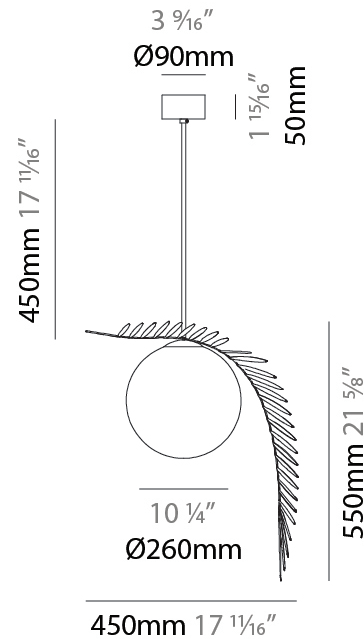

PROJECT	
TYPE	
SPECIFIER	
QUANTITY	
DATE	

PALMA SUSPENSION

D141241-

base number	Color	Finish	Finish
	Temperature	Options	Options

1. To build a product code in our configurator select the specify button on the base model # product page
2. To build a manual product code on this datasheet choose from the options listed below in blue font and add the suffix to the base model #

GENERAL

Series: Vegetal
Subseries: Palma
Brand: Cangini & Tucci
Division: Design
Mounting Type: Suspension
Mounting Location: Ceiling
Subcategory: Pendant

PHYSICAL

Shape: Abstract
Diameter (mm): 450
Diameter (in): 17 ¹¹/₁₆
Height (mm): 1000
Height (in): 39 ³/₈
Max. Overall Height (mm): 3000
Max. Overall Height (in): 118 ⁷/₈
Light Distribution: Omnidirectional
Fixture Finish: AMB / GRN / PNK / RUB / SKB / SMK / TOB / TRA
Holder Finish: SGD / SBK
Fixture Material: Glass / Metal
Cable Details: 2,000mm Transparent cable

ELECTRICAL

Lamp Type: LED (Zhaga Standard)
Input Wattage (W): 6
Dimming: Non-Dimmable
Driver Included: Yes
Driver Location: Integrated
Driver Class: Class 2
Input Voltage (V): 120 - 277
Constant Current (mA): 500mA

LED

Color Temperature (°K): 2700 / 3000
Nominal Lumen (lm): 866
CRI: >90 CRI
Lamp Life (hrs): 50000

OPTICAL

RATINGS AND CERTIFICATIONS

Certified By: Certified for North American Standards
IP rating: IP20