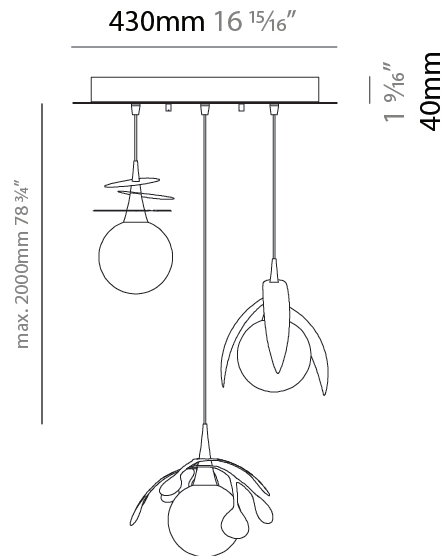

VEGETAL - 3 LIGHT CLUSTER SUSPENSION

D141266-

base number   Color   Finish
Temperature   Options

1. To build a product code in our configurator select the specify button on the base model # product page
2. To build a manual product code on this datasheet choose from the options listed below in blue font and add the suffix to the base model #

GENERAL

Series: Vegetal
Subseries: Vegetal - 3 Light Cluster
Brand: Cangini & Tucci
Division: Design
Mounting Type: Suspension
Mounting Location: Ceiling
Subcategory: Pendant

PHYSICAL

Shape: Abstract
Diameter (mm): 430
Diameter (in): 16 ¹⁵/₁₆
Height (mm): 220
Height (in): 8 ¹¹/₁₆
Max. Overall Height (mm): 2220
Max. Overall Height (in): 87 ³/₈
Light Distribution: Omnidirectional
Fixture Finish: [AMB](#) / [GRN](#) / [PNK](#) / [RUB](#) / [SKB](#) / [SMK](#) / [TOB](#) / [TRA](#)
Holder Finish: SGD / SBK
Accent Finish: CHR / MWH / MBK / BCR
Fixture Material: Glass / Metal
Cable Details: 2,000mm Transparent cable

ELECTRICAL

Lamp Type: LED (Zhaga Standard)
Input Wattage (W): 12.6
Dimming: Non-Dimmable
Driver Included: Yes
Driver Location: Integrated
Driver Class: Class 2
Input Voltage (V): 120 - 277
Constant Current (MA): 500mA
Upon Request: Phase Dimming (120Vac only) / 0-10V Dimming

LED

Color Temperature (°K): [2700](#) / [3000](#)
Nominal Lumen (lm): 1380 / 1500
CRI: >90 CRI
Lamp Life (hrs): 50000

OPTICAL

RATINGS AND CERTIFICATIONS

Certified By: Certified for North American Standards
IP rating: IP20