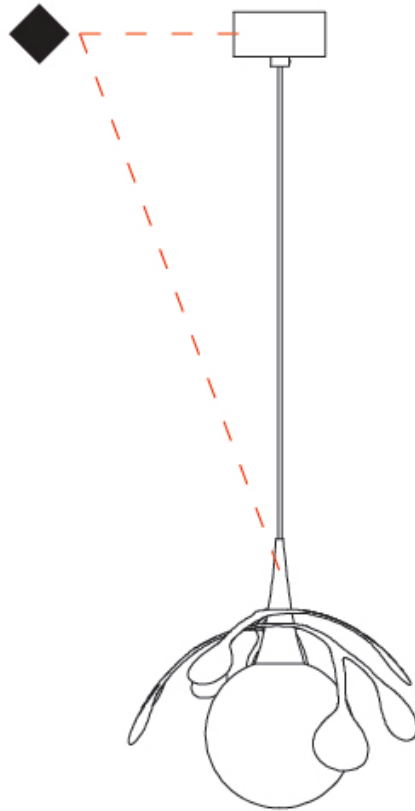

PILEA SUSPENSION

D141240-

PROJECT _____

TYPE _____

SPECIFIER _____

QUANTITY _____

DATE _____

D