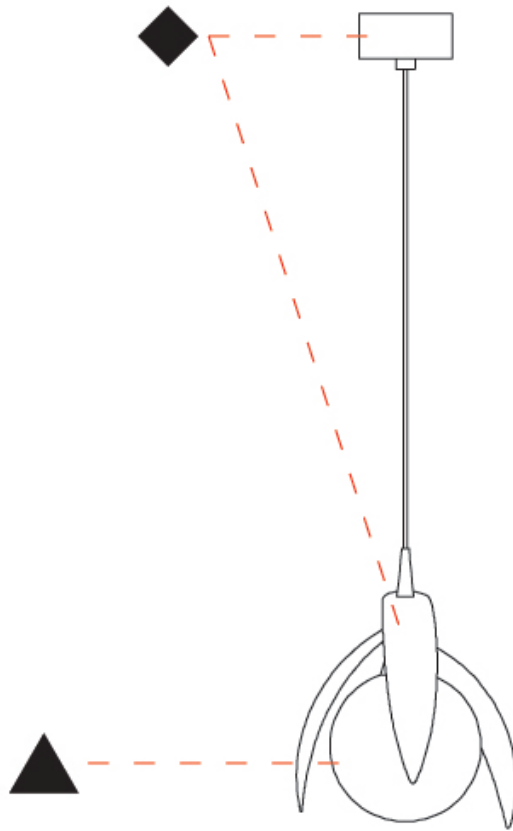

CALATHEA SUSPENSION

D141238-

PROJECT

TYPE

SPECIFIER

QUANTITY

DATE

D