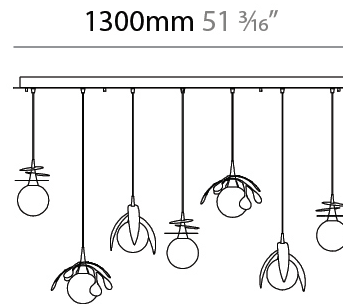

VEGETAL - 7 LIGHT LINEAR SUSPENSION

D141265-

base number   Color   Finish
Temperature   Options

1. To build a product code in our configurator select the specify button on the base model # product page
2. To build a manual product code on this datasheet choose from the options listed below in blue font and add the suffix to the base model #

GENERAL

Series: Vegetal
Subseries: Vegetal - 7 Light Linear
Brand: Cangini & Tucci
Division: Design
Mounting Type: Suspension
Mounting Location: Ceiling
Subcategory: Pendant

PHYSICAL

Shape: Abstract
Length (mm): 1300
Length (in): 51 ³/₁₆
Width (mm): 400
Width (in): 15 ³/₄
Height (mm): 220
Height (in): 8 ¹¹/₁₆
Max. Overall Height (mm): 2220
Max. Overall Height (in): 87 ³/₈
Light Distribution: Omnidirectional
Fixture Finish: AMB / GRN / PNK / RUB / SKB / SMK / TOB / TRA
Holder Finish: SGD / SBK
Accent Finish: CHR / MWH / MBK / BCR
Fixture Material: Glass / Metal
Cable Details: 2,000mm Transparent cable

ELECTRICAL

Lamp Type: LED (Zhaga Standard)
Input Wattage (W): 29.4
Dimming: Non-Dimmable
Driver Included: Yes
Driver Location: Integrated
Driver Class: Class 2
Input Voltage (V): 120 - 277
Constant Current (MA): 350mA
Upon Request: Phase Dimming (120Vac only) / 0-10V Dimming

LED

Color Temperature (°K): 2700 / 3000
Nominal Lumen (lm): 3220 / 3500
CRI: >90 CRI
Lamp Life (hrs): 50000

OPTICAL

RATINGS AND CERTIFICATIONS

Certified By: Certified for North American Standards
IP rating: IP20