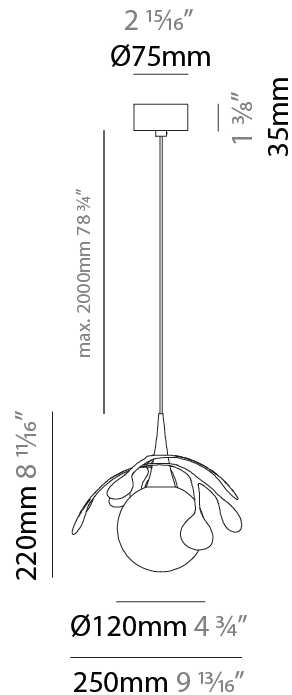

PILEA SUSPENSION

D141240-

base number   Color   Finish   Finish
Temperature   Options   Options

1. To build a product code in our configurator select the specify button on the base model # product page
2. To build a manual product code on this datasheet choose from the options listed below in blue font and add the suffix to the base model #

GENERAL

Series: Vegetal
Subseries: Pilea
Brand: Cangini & Tucci
Division: Design
Mounting Type: Suspension
Mounting Location: Ceiling
Subcategory: Pendant

PHYSICAL

Shape: Abstract
Diameter (mm): 250
Diameter (in): 9 ¹³/₁₆
Height (mm): 220
Height (in): 8 ¹¹/₁₆
Max. Overall Height (mm): 2220
Max. Overall Height (in): 87 ³/₈
Light Distribution: Omnidirectional
Fixture Finish: AMB / GRN / PNK / RUB / SKB / SMK / TOB / TRA
Holder Finish: SGD / SBK
Fixture Material: Glass / Metal
Cable Details: 2,000mm Transparent cable

ELECTRICAL

Lamp Type: LED (Zhaga Standard)
Input Wattage (W): 4.2
Dimming: Non-Dimmable
Driver Included: Yes
Driver Location: Integrated
Driver Class: Class 2
Input Voltage (V): 120 - 277
Constant Current (mA): 350mA
Upon Request: Phase Dimming (120Vac only) / 0-10V Dimming

LED

Color Temperature (°K): 2700 / 3000
Nominal Lumen (lm): 460 / 500
CRI: >90 CRI
Lamp Life (hrs): 50000

OPTICAL

RATINGS AND CERTIFICATIONS

Certified By: Certified for North American Standards
IP rating: IP20

PROJECT
TYPE
SPECIFIER
QUANTITY
DATE