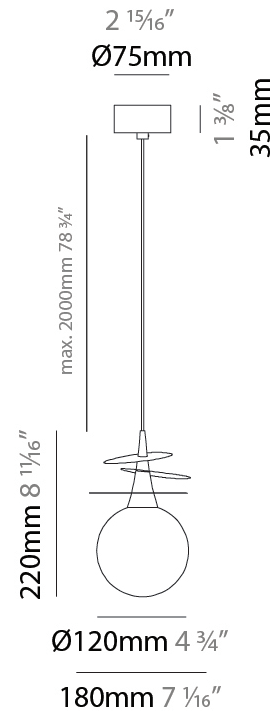

FICUS SUSPENSION

D141239- - -

base number   Color   Finish   Finish
Temperature   Options   Options

1. To build a product code in our configurator select the specify button on the base model # product page
2. To build a manual product code on this datasheet choose from the options listed below in blue font and add the suffix to the base model #

GENERAL

Series: Vegetal
Subseries: Ficus
Brand: Cangini & Tucci
Division: Design
Mounting Type: Suspension
Mounting Location: Ceiling
Subcategory: Pendant

PHYSICAL

Shape: Abstract
Diameter (mm): 180
Diameter (in): 7 ¹/₁₆
Height (mm): 220
Height (in): 8 ¹¹/₁₆
Max. Overall Height (mm): 2220
Max. Overall Height (in): 87 ³/₈
Light Distribution: Omnidirectional
Fixture Finish: [AMB](#) / [GRN](#) / [PNK](#) / [RUB](#) / [SKB](#) / [SMK](#) / [TOB](#) / [TRA](#)
Holder Finish: SGD / SBK
Fixture Material: Glass / Metal
Cable Details: 2,000mm Transparent cable

ELECTRICAL

Lamp Type: LED (Zhaga Standard)
Input Wattage (W): 4.2
Dimming: Non-Dimmable
Driver Included: Yes
Driver Location: Integrated
Driver Class: Class 2
Input Voltage (V): 120 - 277
Constant Current (mA): 350mA
Upon Request: Phase Dimming (120Vac only) / 0-10V Dimming

LED

Color Temperature (°K): [2700](#) / [3000](#)
Nominal Lumen (lm): 460 / 500
CRI: >90 CRI
Lamp Life (hrs): 50000

OPTICAL

RATINGS AND CERTIFICATIONS

Certified By: Certified for North American Standards
IP rating: IP20

PROJECT
TYPE
SPECIFIER
QUANTITY
DATE