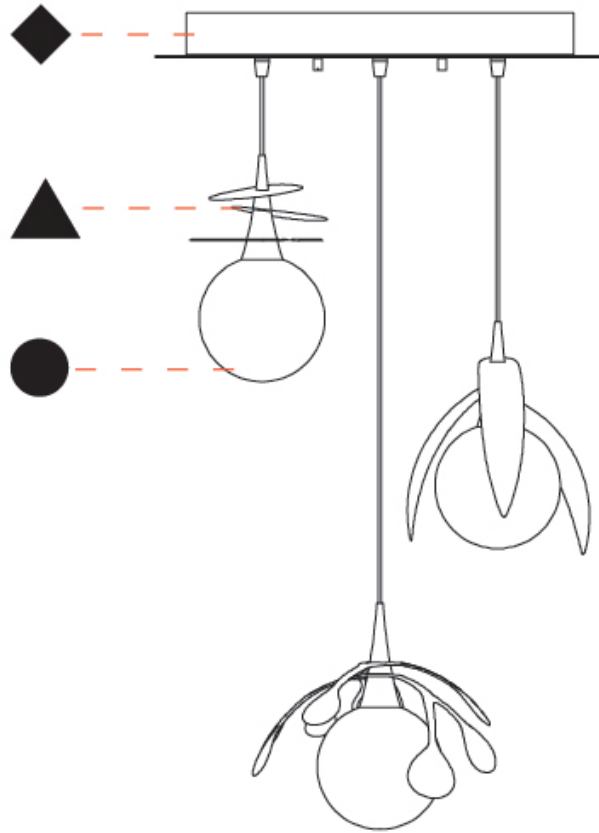

GENERAL

Series: Vegetal
 Subseries: Calathea
 Brand: Cangini & Tucci
 Division: Design
 Mounting Type: Suspension
 Mounting Location: Ceiling
 Subcategory: Pendant

PHYSICAL

Shape: Abstract
 Diameter (mm): 180
 Diameter (in): 7 1/16
 Height (mm): 220
 Height (in): 8 11/16
 Max. Overall Height (mm): 2220
 Max. Overall Height (in): 87 3/8
 Light Distribution: Omnidirectional
 Fixture Finish: [AMB](#) / [GRN](#) / [PNK](#) / [RUB](#) / [SKB](#) / [SMK](#) / [TOB](#) / [TRA](#)
 Holder Finish: [SGD](#) / [SBK](#)
 Fixture Material: Glass / Metal
 Cable Details: 2,000mm Transparent cable

GENERAL

Series: Vegetal
 Subseries: Vegetal - 3 Light Cluster
 Brand: Cangini & Tucci
 Division: Design
 Mounting Type: Suspension
 Mounting Location: Ceiling
 Subcategory: Pendant

PHYSICAL

Shape: Abstract
 Diameter (mm): 430
 Diameter (in): 16 ¹⁵/₁₆
 Height (mm): 220
 Height (in): 8 ¹¹/₁₆
 Max. Overall Height (mm): 2220
 Max. Overall Height (in): 87 ³/₈
 Light Distribution: Omnidirectional
 Fixture Finish: [AMB](#) / [GRN](#) / [PNK](#) / [RUB](#) / [SKB](#) / [SMK](#) / [TOB](#) / [TRA](#)
 Holder Finish: [SGD](#) / [SBK](#)
 Accent Finish: [CHR](#) / [MWH](#) / [MBK](#) / [BCR](#)
 Fixture Material: Glass / Metal
 Cable Details: 2,000mm Transparent cable

VEGETAL - 3 LIGHT CLUSTER SUSPENSION

D141266-

PROJECT

TYPE

SPECIFIER

QUANTITY

DATE

D

GENERAL

Series: Vegetal
 Subseries: Vegetal - 3 Light Linear
 Brand: Cangini & Tucci
 Division: Design
 Mounting Type: Suspension
 Mounting Location: Ceiling
 Subcategory: Pendant

PHYSICAL

Shape: Abstract
 Length (mm): 900
 Length (in): 35 7/16
 Height (mm): 220
 Height (in): 8 11/16
 Max. Overall Height (mm): 2220
 Max. Overall Height (in): 87 3/8
 Light Distribution: Omnidirectional
 Fixture Finish: AMB / GRN / PNK / RUB / SKB / SMK / TOB / TRA
 Holder Finish: SGD / SBK
 Accent Finish: CHR / MWH / MBK / BCR
 Fixture Material: Glass / Metal
 Cable Details: 2,000mm Transparent cable