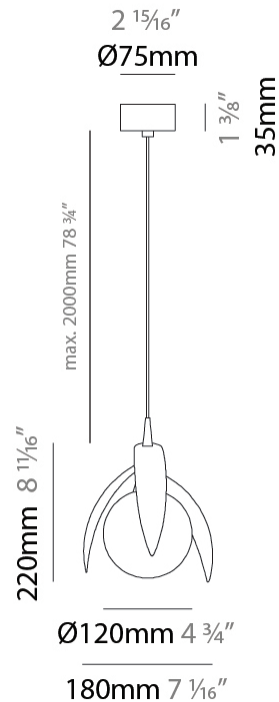

CALATHEA SUSPENSION

D141238-

base number   Color   Finish   Finish
Temperature   Options   Options

1. To build a product code in our configurator select the specify button on the base model # product page
2. To build a manual product code on this datasheet choose from the options listed below in blue font and add the suffix to the base model #

GENERAL

Series: Vegetal
Subseries: Calathea
Brand: Cangini & Tucci
Division: Design
Mounting Type: Suspension
Mounting Location: Ceiling
Subcategory: Pendant

PHYSICAL

Shape: Abstract
Diameter (mm): 180
Diameter (in): 7 1/16
Height (mm): 220
Height (in): 8 11/16
Max. Overall Height (mm): 2220
Max. Overall Height (in): 87 3/8
Light Distribution: Omnidirectional
Fixture Finish: [AMB](#) / [GRN](#) / [PNK](#) / [RUB](#) / [SKB](#) / [SMK](#) / [TOB](#) / [TRA](#)
Holder Finish: [SGD](#) / [SBK](#)
Fixture Material: Glass / Metal
Cable Details: 2,000mm Transparent cable

ELECTRICAL

Lamp Type: LED (Zhaga Standard)
Input Wattage (W): 4.2
Dimming: Non-Dimmable
Driver Included: Yes
Driver Location: Integrated
Driver Class: Class 2
Input Voltage (V): 120 - 277
Constant Current (mA): 350mA
Upon Request: Phase Dimming (120Vac only) / 0-10V Dimming

LED

Color Temperature (°K): [2700](#) / [3000](#)
Nominal Lumen (lm): 460 / 500
CRI: >90 CRI
Lamp Life (hrs): 50000

OPTICAL

RATINGS AND CERTIFICATIONS

Certified By: Certified for North American Standards
IP rating: IP20

PROJECT
TYPE
SPECIFIER
QUANTITY
DATE