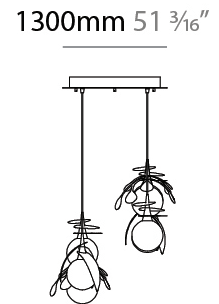

VEGETAL - 7 LIGHT LINEAR SUSPENSION

D141265-

base number   Color   Finish
Temperature   Options

1. To build a product code in our configurator select the specify button on the base model # product page
2. To build a manual product code on this datasheet choose from the options listed below in blue font and add the suffix to the base model #

GENERAL

Series: Vegetal
Subseries: Vegetal - 7 Light Linear
Brand: Cangini & Tucci
Division: Design
Mounting Type: Suspension
Mounting Location: Ceiling
Subcategory: Pendant

PHYSICAL

Shape: Abstract
Length (mm): 1300
Length (in): 51 ³/₁₆
Width (mm): 400
Width (in): 15 ³/₄
Height (mm): 220
Height (in): 8 ¹¹/₁₆
Max. Overall Height (mm): 2220
Max. Overall Height (in): 87 ³/₈
Light Distribution: Omnidirectional
Fixture Finish: AMB / GRN / PNK / RUB / SKB / SMK / TOB / TRA
Holder Finish: SGD / SBK
Accent Finish: CHR / MWH / MBK / BCR
Fixture Material: Glass / Metal
Cable Details: 2,000mm Transparent cable

ELECTRICAL

Lamp Type: LED (Zhaga Standard)
Input Wattage (W): 29.4
Dimming: Non-Dimmable
Driver Included: Yes
Driver Location: Integrated
Driver Class: Class 2
Input Voltage (V): 120 - 277
Constant Current (MA): 350mA
Upon Request: Phase Dimming (120Vac only) / 0-10V Dimming

LED

Color Temperature (°K): 2700 / 3000
Nominal Lumen (lm): 3220 / 3500
CRI: >90 CRI
Lamp Life (hrs): 50000

OPTICAL

RATINGS AND CERTIFICATIONS

Certified By: Certified for North American Standards
IP rating: IP20