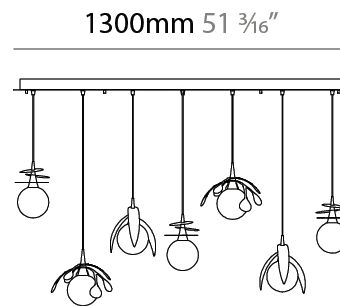

D141265-

base number   Color   Finish
_____   Temperature   Options
_____

1. To build a product code in our configurator select the specify button on the base model # product page
2. To build a manual product code on this datasheet choose from the options listed below in blue font and add the suffix to the base model #

GENERAL

Series: Vegetal
Subseries: Vegetal - 7 Light Linear
Brand: Cangini & Tucci
Division: Design
Mounting Type: Suspension
Mounting Location: Ceiling
Subcategory: Pendant

PHYSICAL

Shape: Abstract
Length (mm): 1300
Length (in): 51 ³/₁₆
Width (mm): 400
Width (in): 15 ³/₄
Height (mm): 220
Height (in): 8 ¹¹/₁₆
Max. Overall Height (mm): 2220
Max. Overall Height (in): 87 ³/₈
Light Distribution: Omnidirectional
Fixture Finish: AMB / GRN / PNK / RUB / SKB / SMK / TOB / TRA
Holder Finish: SGD / SBK
Accent Finish: CHR / MWH / MBK / BCR
Fixture Material: Glass / Metal
Cable Details: 2,000mm Transparent cable

ELECTRICAL

Lamp Type: LED (Zhaga Standard)
Input Wattage (W): 29.4
Dimming: Non-Dimmable
Driver Included: Yes
Driver Location: Integrated
Driver Class: Class 2
Input Voltage (V): 120 - 277
Constant Current (MA): 350mA
Upon Request: Phase Dimming (120Vac only) / 0-10V Dimming

LED

Color Temperature (°K): 2700 / 3000
Nominal Lumen (lm): 3220 / 3500
CRI: >90 CRI
Lamp Life (hrs): 50000

OPTICAL

RATINGS AND CERTIFICATIONS

Certified By: Certified for North American Standards
IP rating: IP20