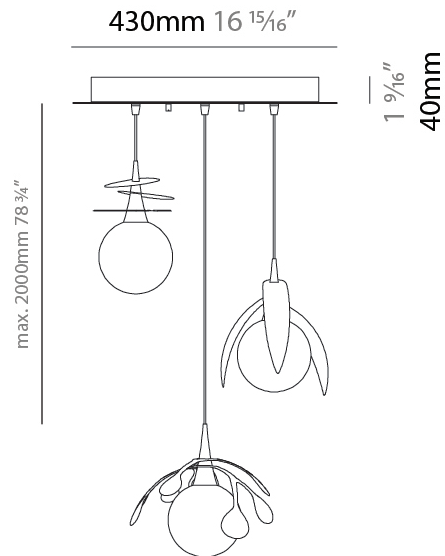

VEGETAL - 3 LIGHT CLUSTER SUSPENSION

D141266-

base number   Color   Finish
Temperature   Options

1. To build a product code in our configurator select the specify button on the base model # product page
2. To build a manual product code on this datasheet choose from the options listed below in blue font and add the suffix to the base model #

GENERAL

Series: Vegetal
Subseries: Vegetal - 3 Light Cluster
Brand: Cangini & Tucci
Division: Design
Mounting Type: Suspension
Mounting Location: Ceiling
Subcategory: Pendant

PHYSICAL

Shape: Abstract
Diameter (mm): 430
Diameter (in): 16 ¹⁵/₁₆
Height (mm): 220
Height (in): 8 ¹¹/₁₆
Max. Overall Height (mm): 2220
Max. Overall Height (in): 87 ³/₈
Light Distribution: Omnidirectional
Fixture Finish: AMB / GRN / PNK / RUB / SKB / SMK / TOB / TRA
Holder Finish: SGD / SBK
Accent Finish: CHR / MWH / MBK / BCR
Fixture Material: Glass / Metal
Cable Details: 2,000mm Transparent cable

ELECTRICAL

Lamp Type: LED (Zhaga Standard)
Input Wattage (W): 12.6
Dimming: Non-Dimmable
Driver Included: Yes
Driver Location: Integrated
Driver Class: Class 2
Input Voltage (V): 120 - 277
Constant Current (MA): 500mA
Upon Request: Phase Dimming (120Vac only) / 0-10V Dimming

LED

Color Temperature (°K): 2700 / 3000
Nominal Lumen (lm): 1380 / 1500
CRI: >90 CRI
Lamp Life (hrs): 50000

OPTICAL

RATINGS AND CERTIFICATIONS

Certified By: Certified for North American Standards
IP rating: IP20