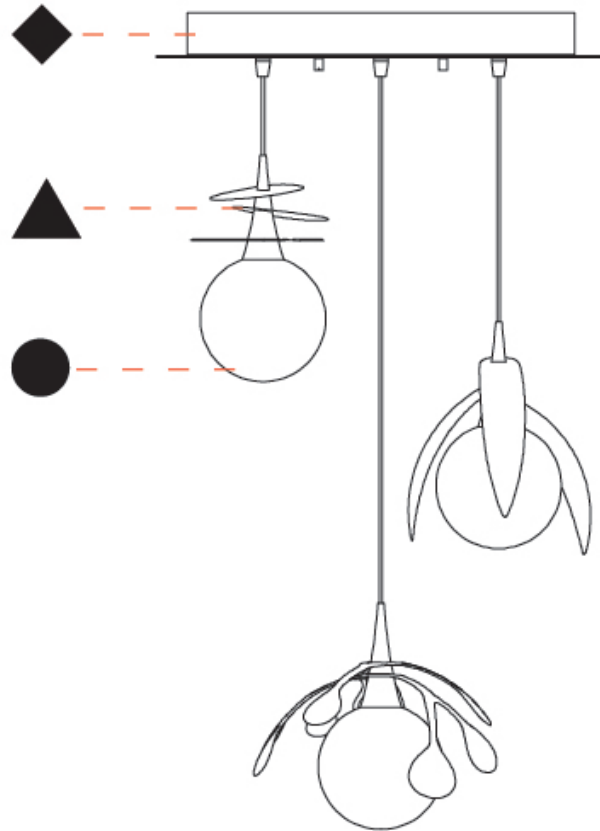

#### PHYSICAL

Shape: Abstract  
 Diameter (mm): 430  
 Diameter (in): 16 <sup>15</sup>/<sub>16</sub>  
 Height (mm): 220  
 Height (in): 8 <sup>11</sup>/<sub>16</sub>  
 Max. Overall Height (mm): 2220  
 Max. Overall Height (in): 87 <sup>3</sup>/<sub>8</sub>  
 Light Distribution: Omnidirectional  
 Fixture Finish: [AMB](#) / [GRN](#) / [PNK](#) / [RUB](#) / [SKB](#) / [SMK](#) / [TOB](#) / [TRA](#)  
 Holder Finish: SGD / SBK  
 Accent Finish: CHR / MWH / MBK / BCR  
 Fixture Material: Glass / Metal  
 Cable Details: 2,000mm Transparent cable

#### OPTICAL

## VEGETAL - 3 LIGHT CLUSTER SUSPENSION

D141266-

PROJECT \_\_\_\_\_

TYPE \_\_\_\_\_

SPECIFIER \_\_\_\_\_

QUANTITY \_\_\_\_\_

DATE \_\_\_\_\_

D