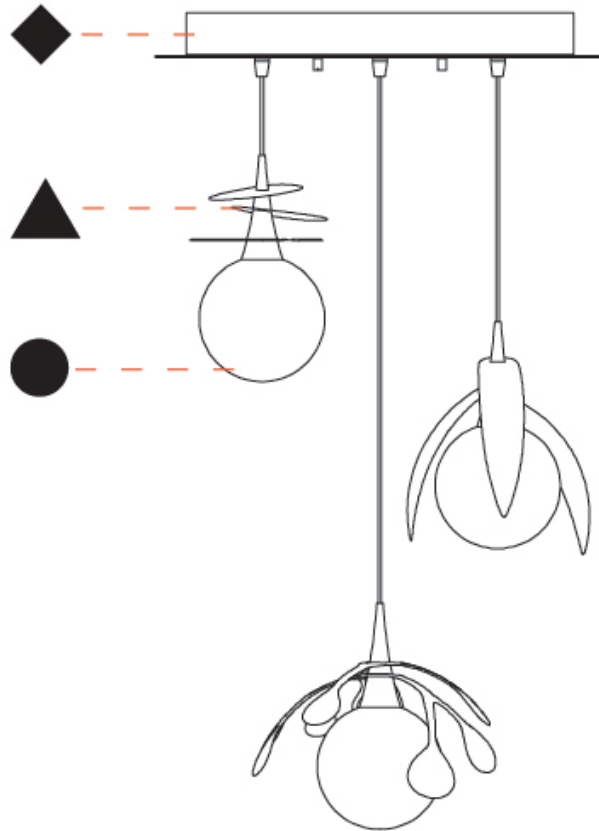

GENERAL

Series: Vegetal
 Subseries: Calathea
 Brand: Cangini & Tucci
 Division: Design
 Mounting Type: Suspension
 Mounting Location: Ceiling
 Subcategory: Pendant

PHYSICAL

Shape: Abstract
 Diameter (mm): 180
 Diameter (in): 7 ¹/₁₆
 Height (mm): 220
 Height (in): 8 ¹¹/₁₆
 Max. Overall Height (mm): 2220
 Max. Overall Height (in): 87 ³/₈
 Light Distribution: Omnidirectional
 Fixture Finish: [AMB](#) / [GRN](#) / [PNK](#) / [RUB](#) / [SKB](#) / [SMK](#) / [TOB](#) / [TRA](#)
 Holder Finish: SGD / SBK
 Fixture Material: Glass / Metal
 Cable Details: 2,000mm Transparent cable

GENERAL

Series: Vegetal
 Subseries: Vegetal - 3 Light Cluster
 Brand: Cangini & Tucci
 Division: Design
 Mounting Type: Suspension
 Mounting Location: Ceiling
 Subcategory: Pendant

PHYSICAL

Shape: Abstract
 Diameter (mm): 430
 Diameter (in): 16 ¹⁵/₁₆
 Height (mm): 220
 Height (in): 8 ¹¹/₁₆
 Max. Overall Height (mm): 2220
 Max. Overall Height (in): 87 ³/₈
 Light Distribution: Omnidirectional
 Fixture Finish: [AMB](#) / [GRN](#) / [PNK](#) / [RUB](#) / [SKB](#) / [SMK](#) / [TOB](#) / [TRA](#)
 Holder Finish: SGD / SBK
 Accent Finish: CHR / MWH / MBK / BCR
 Fixture Material: Glass / Metal
 Cable Details: 2,000mm Transparent cable

VEGETAL - 3 LIGHT CLUSTER SUSPENSION

D141266-

PROJECT

TYPE

SPECIFIER

QUANTITY

DATE

D

GENERAL

Series: Vegetal
 Subseries: Vegetal - 3 Light Linear
 Brand: Cangini & Tucci
 Division: Design
 Mounting Type: Suspension
 Mounting Location: Ceiling
 Subcategory: Pendant

PHYSICAL

Shape: Abstract
 Length (mm): 900
 Length (in): 35 7/16
 Height (mm): 220
 Height (in): 8 11/16
 Max. Overall Height (mm): 2220
 Max. Overall Height (in): 87 3/8
 Light Distribution: Omnidirectional
 Fixture Finish: AMB / GRN / PNK / RUB / SKB / SMK / TOB / TRA
 Holder Finish: SGD / SBK
 Accent Finish: CHR / MWH / MBK / BCR
 Fixture Material: Glass / Metal
 Cable Details: 2,000mm Transparent cable