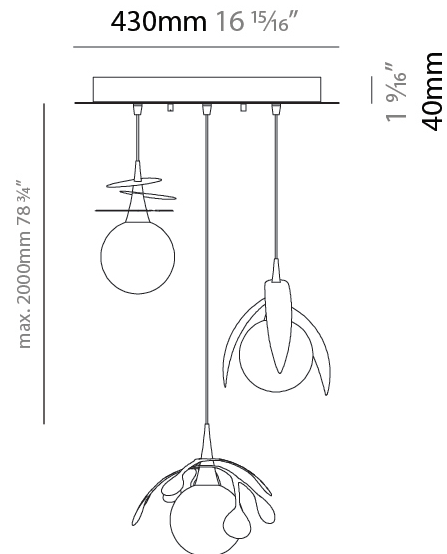

VEGETAL - 3 LIGHT CLUSTER SUSPENSION

D141266-

base number   Color   Finish
Temperature   Options

1. To build a product code in our configurator select the specify button on the base model # product page
2. To build a manual product code on this datasheet choose from the options listed below in blue font and add the suffix to the base model #

GENERAL

Series: Vegetal
Subseries: Vegetal - 3 Light Cluster
Brand: Cangini & Tucci
Division: Design
Mounting Type: Suspension
Mounting Location: Ceiling
Subcategory: Pendant

PHYSICAL

Shape: Abstract
Diameter (mm): 430
Diameter (in): 16 ¹⁵/₁₆
Height (mm): 220
Height (in): 8 ¹¹/₁₆
Max. Overall Height (mm): 2220
Max. Overall Height (in): 87 ³/₈
Light Distribution: Omnidirectional
Fixture Finish: [AMB](#) / [GRN](#) / [PNK](#) / [RUB](#) / [SKB](#) / [SMK](#) / [TOB](#) / [TRA](#)
Holder Finish: SGD / SBK
Accent Finish: CHR / MWH / MBK / BCR
Fixture Material: Glass / Metal
Cable Details: 2,000mm Transparent cable

ELECTRICAL

Lamp Type: LED (Zhaga Standard)
Input Wattage (W): 12.6
Dimming: Non-Dimmable
Driver Included: Yes
Driver Location: Integrated
Driver Class: Class 2
Input Voltage (V): 120 - 277
Constant Current (MA): 500mA
Upon Request: Phase Dimming (120Vac only) / 0-10V Dimming

LED

Color Temperature (°K): [2700](#) / [3000](#)
Nominal Lumen (lm): 1380 / 1500
CRI: >90 CRI
Lamp Life (hrs): 50000

OPTICAL

RATINGS AND CERTIFICATIONS

Certified By: Certified for North American Standards
IP rating: IP20