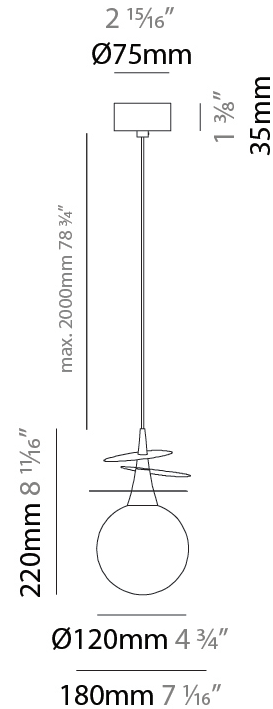

PROJECT
TYPE
SPECIFIER
QUANTITY
DATE

FICUS SUSPENSION

D141239-

base number	Color Temperature	Finish Options	Finish Options

1. To build a product code in our configurator select the specify button on the base model # product page
2. To build a manual product code on this datasheet choose from the options listed below in blue font and add the suffix to the base model #

GENERAL

Series: Vegetal
Subseries: Ficus
Brand: Cangini & Tucci
Division: Design
Mounting Type: Suspension
Mounting Location: Ceiling
Subcategory: Pendant

PHYSICAL

Shape: Abstract
Diameter (mm): 180
Diameter (in): 7 1/8
Height (mm): 220
Height (in): 8 11/16
Max. Overall Height (mm): 2220
Max. Overall Height (in): 87 3/8
Light Distribution: Omnidirectional
Fixture Finish: AMB / GRN / PNK / RUB / SKB / SMK / TOB / TRA
Holder Finish: SGD / SBK
Fixture Material: Glass / Metal
Cable Details: 2,000mm Transparent cable

ELECTRICAL

Lamp Type: LED (Zhaga Standard)
Input Wattage (W): 4.2
Dimming: Non-Dimmable
Driver Included: Yes
Driver Location: Integrated
Driver Class: Class 2
Input Voltage (V): 120 - 277
Constant Current (mA): 350mA
Upon Request: Phase Dimming (120Vac only) / 0-10V Dimming

LED

Color Temperature (°K): 2700 / 3000
Nominal Lumen (lm): 460 / 500
CRI: >90 CRI
Lamp Life (hrs): 50000

OPTICAL

RATINGS AND CERTIFICATIONS

Certified By: Certified for North American Standards
IP rating: IP20