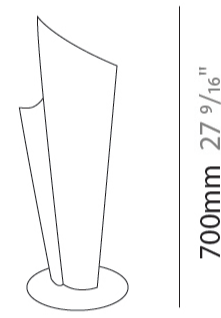

PROJECT
TYPE
SPECIFIER
QUANTITY
DATE

VELA PORTABLE

D64057-

base number   Finish
Options

1. To build a product code in our configurator select the specify button on the base model # product page
2. To build a manual product code on this datasheet choose from the options listed below in blue font and add the suffix to the base model #

GENERAL

Series: Vela
Brand: Linea Zero
Division: Design
Mounting Type: Portable
Mounting Location: Table
Subcategory: Ambient

PHYSICAL

Shape: Abstract
Diameter (mm): 270
Diameter (in): 10 ⁵/₈
Height (mm): 700
Height (in): 27 ⁹/₁₆
Light Distribution: Omnidirectional
Diffuser: Polilux™ Shade - See Finish Options
[Fixture Finish: WHI / SIL / NGD / COP / PKM](#)
Fixture Material: Polilux™/ Metal holder

ELECTRICAL

Number of Lamps: 1
Lamp Type: LED Retrofit
Bulb Included: Bulb Not Included
Max. Wattage Per Lamp (W): 7
Lamp Base: E26
Input Voltage (V): 120
Upon Request: 277Vac / GU24

LED

OPTICAL

RATINGS AND CERTIFICATIONS

Certified By: Certified for North American Standards
IP rating: IP20

Ø270mm 10 ⁵/₈"