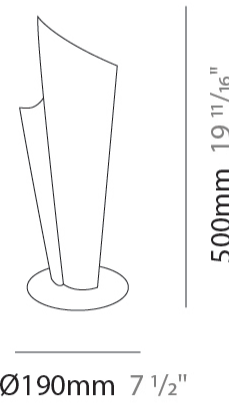

PROJECT
TYPE
SPECIFIER
QUANTITY
DATE

VELA PORTABLE

D64056-

base number Finish
Options

1. To build a product code in our configurator select the specify button on the base model # product page
2. To build a manual product code on this datasheet choose from the options listed below in blue font and add the suffix to the base model #

GENERAL

Series: Vela
Brand: Linea Zero
Division: Design
Mounting Type: Portable
Mounting Location: Table
Subcategory: Ambient

PHYSICAL

Shape: Abstract
Diameter (mm): 190
Diameter (in): 7 1/2
Height (mm): 500
Height (in): 19 11/16
Light Distribution: Omnidirectional
Diffuser: Polilux™ Shade - See Finish Options
Fixture Finish: WHI / SIL / NGD / COP / PKM
Fixture Material: Polilux™/ Metal holder

ELECTRICAL

Number of Lamps: 1
Lamp Type: LED Retrofit
Bulb Included: Bulb Not Included
Max. Wattage Per Lamp (W): 7
Lamp Base: E26
Input Voltage (V): 120
Upon Request: 277Vac / GU24

LED

OPTICAL

RATINGS AND CERTIFICATIONS

Certified By: Certified for North American Standards
IP rating: IP20