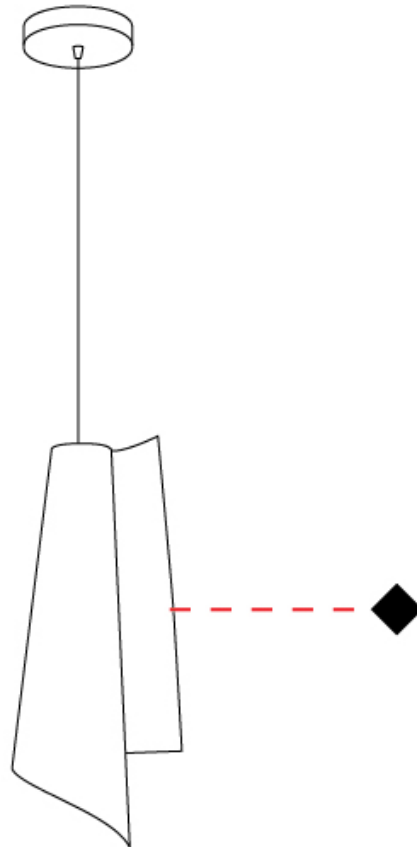

VELA SUSPENSION

D61084-

PROJECT

TYPE

SPECIFIER

QUANTITY

DATE

D