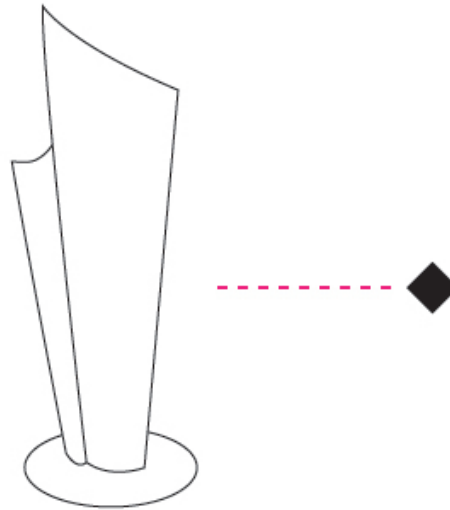

VELA PORTABLE

D64056-

PROJECT

TYPE

SPECIFIER

QUANTITY

DATE