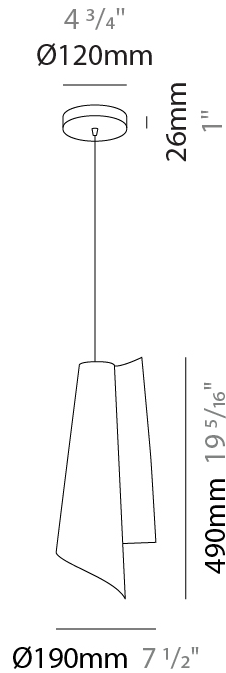

PROJECT	_____
TYPE	_____
SPECIFIER	_____
QUANTITY	_____
DATE	_____

VELA SUSPENSION

D61084-

base number   Finish
Options

1. To build a product code in our configurator select the specify button on the base model # product page
2. To build a manual product code on this datasheet choose from the options listed below in blue font and add the suffix to the base model #

GENERAL

Series: Vela
Brand: Linea Zero
Division: Design
Mounting Type: Suspension
Mounting Location: Ceiling
Subcategory: Pendant

PHYSICAL

Shape: Abstract
Diameter (mm): 190
Diameter (in): 7 1/2
Height (mm): 490
Height (in): 19 5/16
Max. Overall Height (mm): 2516
Max. Overall Height (in): 99
Light Distribution: Omnidirectional
Diffuser: Polilux™ Shade - See Finish Options
Fixture Finish: WHI / SIL / NGD / COP / PKM
Fixture Material: Polilux™/ Metal holder
Cable Details: 2,000 mm cable included.

ELECTRICAL

Number of Lamps: 1
Lamp Type: LED Retrofit
Bulb Included: Bulb Not Included
Max. Wattage Per Lamp (W): 7
Lamp Base: E26
Input Voltage (V): 120
Upon Request: 277Vac / GU24

LED

OPTICAL

RATINGS AND CERTIFICATIONS

Certified By: Certified for North American Standards
IP rating: IP20