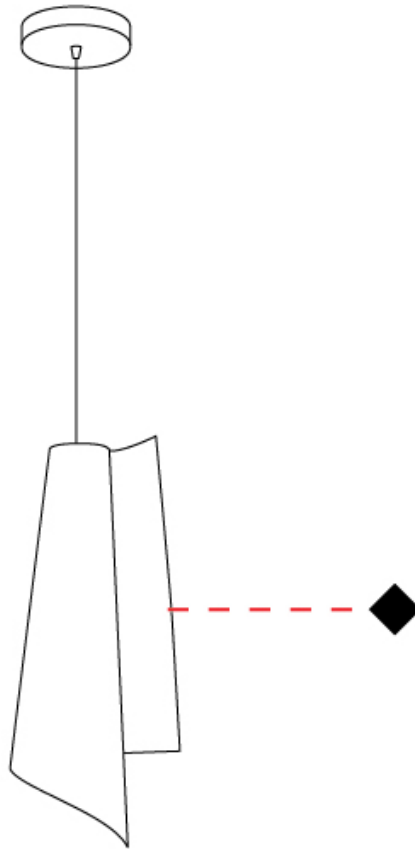

VELA SUSPENSION

D61084-

PROJECT

TYPE

SPECIFIER

QUANTITY

DATE

D