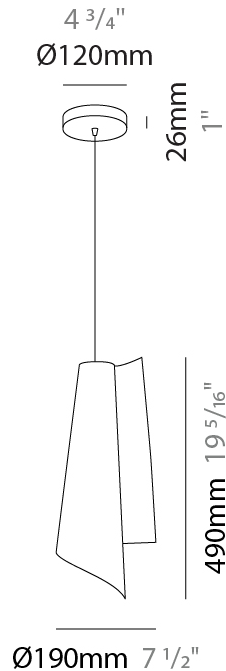

PROJECT	
TYPE	
SPECIFIER	
QUANTITY	
DATE	

VELA SUSPENSION

D61084-

base number   Finish
Options

1. To build a product code in our configurator select the specify button on the base model # product page
2. To build a manual product code on this datasheet choose from the options listed below in blue font and add the suffix to the base model #

GENERAL

Series: Vela
Brand: Linea Zero
Division: Design
Mounting Type: Suspension
Mounting Location: Ceiling
Subcategory: Pendant

PHYSICAL

Shape: Abstract
Diameter (mm): 190
Diameter (in): 7 1/2
Height (mm): 490
Height (in): 19 5/16
Max. Overall Height (mm): 2516
Max. Overall Height (in): 99
Light Distribution: Omnidirectional
Diffuser: Polilux™ Shade - See Finish Options
Fixture Finish: WHI / SIL / NGD / COP / PKM
Fixture Material: Polilux™/ Metal holder
Cable Details: 2,000 mm cable included.

ELECTRICAL

Number of Lamps: 1
Lamp Type: LED Retrofit
Bulb Included: Bulb Not Included
Max. Wattage Per Lamp (W): 7
Lamp Base: E26
Input Voltage (V): 120
Upon Request: 277Vac / GU24

LED

OPTICAL

RATINGS AND CERTIFICATIONS

Certified By: Certified for North American Standards
IP rating: IP20