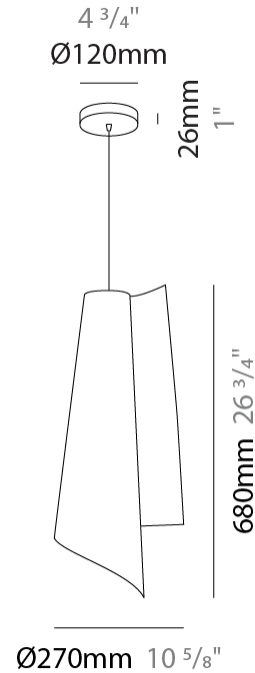

PROJECT	
TYPE	
SPECIFIER	
QUANTITY	
DATE	

VELA SUSPENSION

D61085-

base number   Finish
Options

1. To build a product code in our configurator select the specify button on the base model # product page
2. To build a manual product code on this datasheet choose from the options listed below in blue font and add the suffix to the base model #

GENERAL

Series: Vela
Brand: Linea Zero
Division: Design
Mounting Type: Suspension
Mounting Location: Ceiling
Subcategory: Pendant

PHYSICAL

Shape: Abstract
Diameter (mm): 270
Diameter (in): 10 ⁵/₈
Height (mm): 680
Height (in): 26 ³/₄
Light Distribution: Omnidirectional
Diffuser: Polilux™ Shade - See Finish Options
Fixture Finish: WHI / SIL / NGD / COP / PKM
Fixture Material: Polilux™/ Metal holder

ELECTRICAL

Number of Lamps: 1
Lamp Type: LED Retrofit
Bulb Included: Bulb Not Included
Max. Wattage Per Lamp (W): 7
Lamp Base: E26
Input Voltage (V): 120
Lamp Voltage (V): 120
Upon Request: 277Vac / GU24

LED

OPTICAL

RATINGS AND CERTIFICATIONS

Certified By: Certified for North American Standards
IP rating: IP20