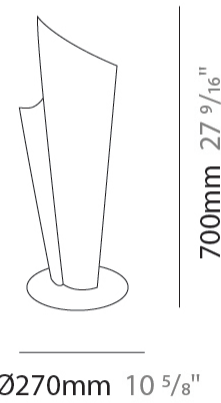

PROJECT
TYPE
SPECIFIER
QUANTITY
DATE

VELA PORTABLE

D64057-

base number   Finish
Options

1. To build a product code in our configurator select the specify button on the base model # product page
2. To build a manual product code on this datasheet choose from the options listed below in blue font and add the suffix to the base model #

GENERAL

Series: Vela
Brand: Linea Zero
Division: Design
Mounting Type: Portable
Mounting Location: Table
Subcategory: Ambient

PHYSICAL

Shape: Abstract
Diameter (mm): 270
Diameter (in): 10 ⁵/₈
Height (mm): 700
Height (in): 27 ⁹/₁₆
Light Distribution: Omnidirectional
Diffuser: Polilux™ Shade - See Finish Options
Fixture Finish: WHI / SIL / NGD / COP / PKM
Fixture Material: Polilux™/ Metal holder

ELECTRICAL

Number of Lamps: 1
Lamp Type: LED Retrofit
Bulb Included: Bulb Not Included
Max. Wattage Per Lamp (W): 7
Lamp Base: E26
Input Voltage (V): 120
Upon Request: 277Vac / GU24

LED

OPTICAL

RATINGS AND CERTIFICATIONS

Certified By: Certified for North American Standards
IP rating: IP20