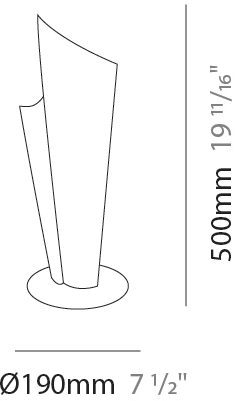

PROJECT
TYPE
SPECIFIER
QUANTITY
DATE

VELA PORTABLE

D64056-

base number   Finish
Options

1. To build a product code in our configurator select the specify button on the base model # product page
2. To build a manual product code on this datasheet choose from the options listed below in blue font and add the suffix to the base model #

GENERAL

Series: Vela
Brand: Linea Zero
Division: Design
Mounting Type: Portable
Mounting Location: Table
Subcategory: Ambient

PHYSICAL

Shape: Abstract
Diameter (mm): 190
Diameter (in): 7 1/2
Height (mm): 500
Height (in): 19 11/16
Light Distribution: Omnidirectional
Diffuser: Polilux™ Shade - See Finish Options
Fixture Finish: WHI / SIL / NGD / COP / PKM
Fixture Material: Polilux™/ Metal holder

ELECTRICAL

Number of Lamps: 1
Lamp Type: LED Retrofit
Bulb Included: Bulb Not Included
Max. Wattage Per Lamp (W): 7
Lamp Base: E26
Input Voltage (V): 120
Upon Request: 277Vac / GU24

LED

OPTICAL

RATINGS AND CERTIFICATIONS

Certified By: Certified for North American Standards
IP rating: IP20