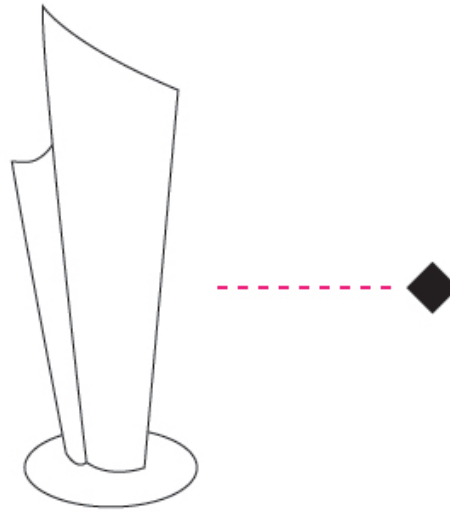

VELA PORTABLE

D64056-

PROJECT	_____
TYPE	_____
SPECIFIER	_____
QUANTITY	_____
DATE	_____