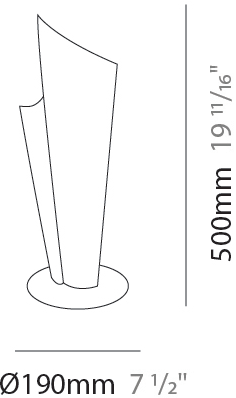

VELA PORTABLE

D64056-

base number   Finish
Options

1. To build a product code in our configurator select the specify button on the base model # product page
2. To build a manual product code on this datasheet choose from the options listed below in blue font and add the suffix to the base model #

GENERAL

Series: Vela _____
Brand: Linea Zero _____
Division: Design _____
Mounting Type: Portable _____
Mounting Location: Table _____
Subcategory: Ambient _____

PHYSICAL

Shape: Abstract _____
Diameter (mm): 190 _____
Diameter (in): 7 1/2 _____
Height (mm): 500 _____
Height (in): 19 11/16 _____
Light Distribution: Omnidirectional _____
Diffuser: Polilux™ Shade - See Finish Options _____
Fixture Finish: WHI / SIL / NGD / COP / PKM _____
Fixture Material: Polilux™/ Metal holder _____

ELECTRICAL

Number of Lamps: 1 _____
Lamp Type: LED Retrofit _____
Bulb Included: Bulb Not Included _____
Max. Wattage Per Lamp (W): 7 _____
Lamp Base: E26 _____
Input Voltage (V): 120 _____
Upon Request: 277Vac / GU24 _____

LED

OPTICAL

RATINGS AND CERTIFICATIONS

Certified By: Certified for North American Standards _____
IP rating: IP20 _____