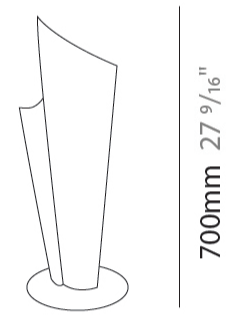

PROJECT	_____
TYPE	_____
SPECIFIER	_____
QUANTITY	_____
DATE	_____

VELA PORTABLE

D64057-

base number   Finish
Options

1. To build a product code in our configurator select the specify button on the base model # product page
2. To build a manual product code on this datasheet choose from the options listed below in blue font and add the suffix to the base model #

GENERAL

Series: Vela
Partner: Linea Zero
Division: Design
Installation: Portable
Product Type: Table
Mounting Location: Table

PHYSICAL

Shape: Abstract
Diameter (mm): 270
Diameter (in): 10 ⁵/₈
Height (mm): 700
Height (in): 27 ⁹/₁₆
Diffuser: Polilux™ Shade - See Finish Options
Fixture Finish: WHI / SIL / NGD / COP / PKM
Fixture Material: Polilux™/ Metal holder
Primary Material: Non-Static Polilux

ELECTRICAL

Number of Lamps: 1
Lamp Type: LED Retrofit
Bulb Included: Bulb Not Included
Max. Wattage Per Lamp (W): 7
Lamp Base: E26
Input Voltage (V): 120
Upon Request: 277Vac / GU24

LED

OPTICAL

RATINGS AND CERTIFICATIONS

Certified By: Certified for North American Standards
IP rating: IP20

Ø270mm 10 ⁵/₈"

700mm 27 ⁹/₁₆"