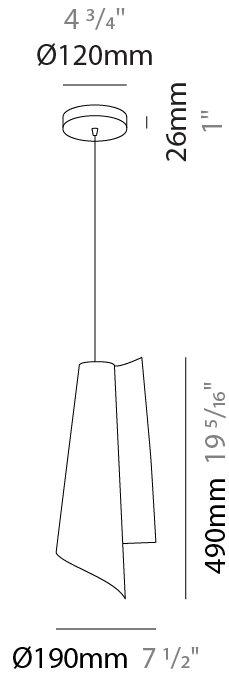

PROJECT
TYPE
SPECIFIER
QUANTITY
DATE

VELA SUSPENSION

D61084-

base number   Finish
Options

1. To build a product code in our configurator select the specify button on the base model # product page
2. To build a manual product code on this datasheet choose from the options listed below in blue font and add the suffix to the base model #

GENERAL

Series: Vela
Partner: Linea Zero
Division: Design
Installation: Suspension
Product Type: Pendant
Mounting Location: Ceiling

PHYSICAL

Shape: Abstract
Diameter (mm): 190
Diameter (in): 7 1/2
Height (mm): 490
Height (in): 19 5/16
Max. Overall Height (mm): 2516
Max. Overall Height (in): 99
Diffuser: Polilux™ Shade - See Finish Options
Fixture Finish: WHI / SIL / NGD / COP / PKM
Fixture Material: Polilux™/ Metal holder
Primary Material: Non-Static Polilux
Cable Details: 2000 mm cable included.

ELECTRICAL

Number of Lamps: 1
Lamp Type: LED Retrofit
Bulb Included: Bulb Not Included
Max. Wattage Per Lamp (W): 7
Lamp Base: E26
Input Voltage (V): 120
Upon Request: 277Vac / GU24

LED

OPTICAL

RATINGS AND CERTIFICATIONS

Certified By: Certified for North American Standards
IP rating: IP20