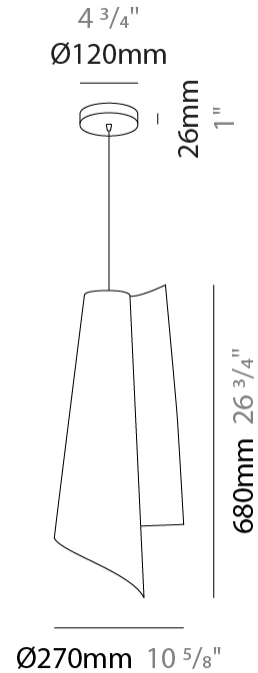

PROJECT
TYPE
SPECIFIER
QUANTITY
DATE

VELA SUSPENSION

D61085-

base number   Finish
Options

1. To build a product code in our configurator select the specify button on the base model # product page
2. To build a manual product code on this datasheet choose from the options listed below in blue font and add the suffix to the base model #

GENERAL

Series: Vela
Partner: Linea Zero
Division: Design
Installation: Suspension
Product Type: Pendant
Mounting Location: Ceiling

PHYSICAL

Shape: Abstract
Diameter (mm): 270
Diameter (in): 10 ⁵/₈
Height (mm): 680
Height (in): 26 ³/₄
Diffuser: Polilux™ Shade - See Finish Options
Fixture Finish: WHI / SIL / NGD / COP / PKM
Fixture Material: Polilux™/ Metal holder
Primary Material: Non-Static Polilux

ELECTRICAL

Number of Lamps: 1
Lamp Type: LED Retrofit
Bulb Included: Bulb Not Included
Max. Wattage Per Lamp (W): 7
Lamp Base: E26
Input Voltage (V): 120
Lamp Voltage (V): 120
Upon Request: 277Vac / GU24

LED

OPTICAL

RATINGS AND CERTIFICATIONS

Certified By: Certified for North American Standards
IP rating: IP20