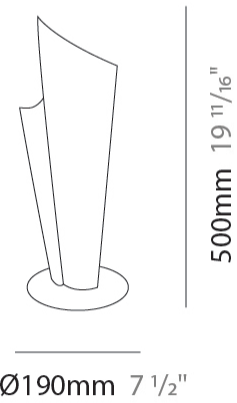

PROJECT
TYPE
SPECIFIER
QUANTITY
DATE

VELA PORTABLE

D64056-

base number   Finish
Options

1. To build a product code in our configurator select the specify button on the base model # product page
2. To build a manual product code on this datasheet choose from the options listed below in blue font and add the suffix to the base model #

GENERAL

Series: Vela
Partner: Linea Zero
Division: Design
Installation: Portable
Product Type: Table
Mounting Location: Table

PHYSICAL

Shape: Abstract
Diameter (mm): 190
Diameter (in): 7 1/2
Height (mm): 500
Height (in): 19 11/16
Diffuser: Polilux™ Shade - See Finish Options
Fixture Finish: WHI / SIL / NGD / COP / PKM
Fixture Material: Polilux™/ Metal holder
Primary Material: Non-Static Polilux

ELECTRICAL

Number of Lamps: 1
Lamp Type: LED Retrofit
Bulb Included: Bulb Not Included
Max. Wattage Per Lamp (W): 7
Lamp Base: E26
Input Voltage (V): 120
Upon Request: 277Vac / GU24

LED

OPTICAL

RATINGS AND CERTIFICATIONS

Certified By: Certified for North American Standards
IP rating: IP20