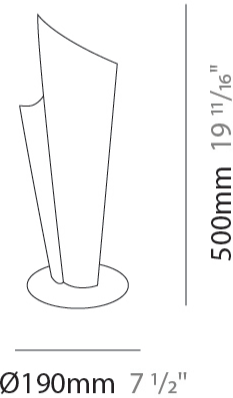

PROJECT
TYPE
SPECIFIER
QUANTITY
DATE

VELA PORTABLE

D64056-

base number   Finish
Options

1. To build a product code in our configurator select the specify button on the base model # product page
2. To build a manual product code on this datasheet choose from the options listed below in blue font and add the suffix to the base model #

GENERAL

Series: Vela
Brand: Linea Zero
Division: Design
Mounting Type: Portable
Mounting Location: Table
Subcategory: Ambient

PHYSICAL

Shape: Abstract
Diameter (mm): 190
Diameter (in): 7 1/2
Height (mm): 500
Height (in): 19 11/16
Light Distribution: Omnidirectional
Diffuser: Polilux™ Shade - See Finish Options
[Fixture Finish: WHI / SIL / NGD / COP / PKM](#)
Fixture Material: Polilux™/ Metal holder

ELECTRICAL

Number of Lamps: 1
Lamp Type: LED Retrofit
Bulb Included: Bulb Not Included
Max. Wattage Per Lamp (W): 7
Lamp Base: E26
Input Voltage (V): 120
Upon Request: 277Vac / GU24

LED

OPTICAL

RATINGS AND CERTIFICATIONS

Certified By: Certified for North American Standards
IP rating: IP20