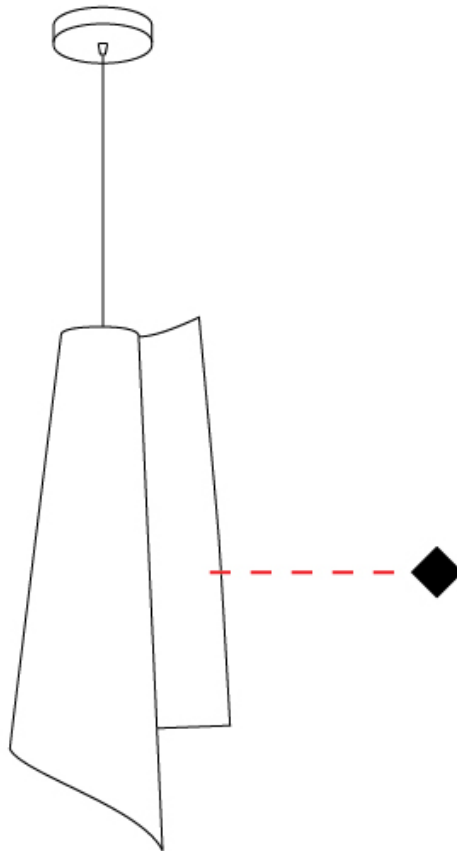

VELA SUSPENSION

D61085-

PROJECT

TYPE

SPECIFIER

QUANTITY

DATE

D