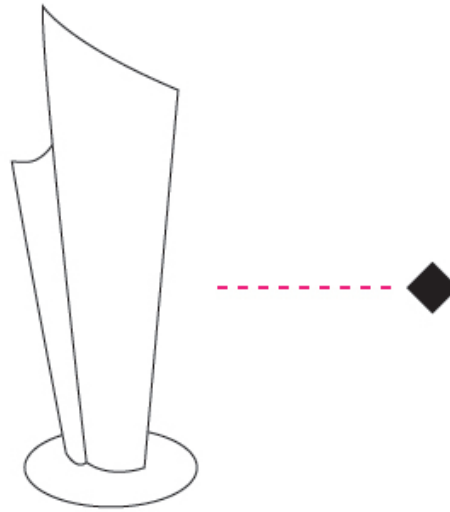

VELA PORTABLE

D64056-

PROJECT

TYPE

SPECIFIER

QUANTITY

DATE