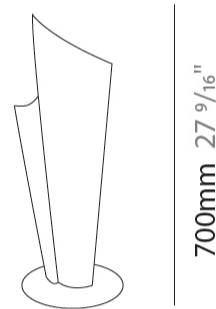

PROJECT
TYPE
SPECIFIER
QUANTITY
DATE

VELA PORTABLE

D64057-

base number   Finish
Options

1. To build a product code in our configurator select the specify button on the base model # product page
2. To build a manual product code on this datasheet choose from the options listed below in blue font and add the suffix to the base model #

GENERAL

Series: Vela
Brand: Linea Zero
Division: Design
Mounting Type: Portable
Mounting Location: Table
Subcategory: Ambient

PHYSICAL

Shape: Abstract
Diameter (mm): 270
Diameter (in): 10 ⁵/₈
Height (mm): 700
Height (in): 27 ⁹/₁₆
Light Distribution: Omnidirectional
Diffuser: Polilux™ Shade - See Finish Options
[Fixture Finish: WHI / SIL / NGD / COP / PKM](#)
Fixture Material: Polilux™/ Metal holder

ELECTRICAL

Number of Lamps: 1
Lamp Type: LED Retrofit
Bulb Included: Bulb Not Included
Max. Wattage Per Lamp (W): 7
Lamp Base: E26
Input Voltage (V): 120
Upon Request: 277Vac / GU24

LED

OPTICAL

RATINGS AND CERTIFICATIONS

Certified By: Certified for North American Standards
IP rating: IP20

Ø270mm 10 ⁵/₈"