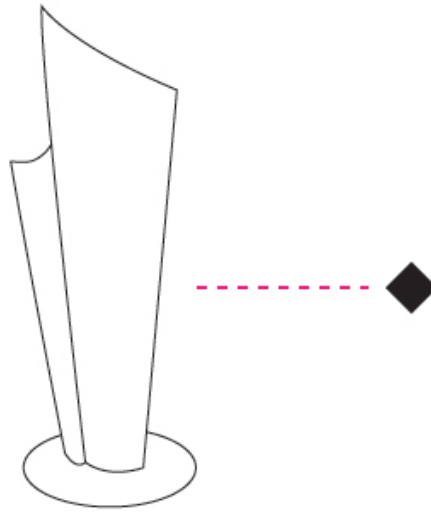

VELA PORTABLE

D64057-

PROJECT

TYPE

SPECIFIER

QUANTITY

DATE

D