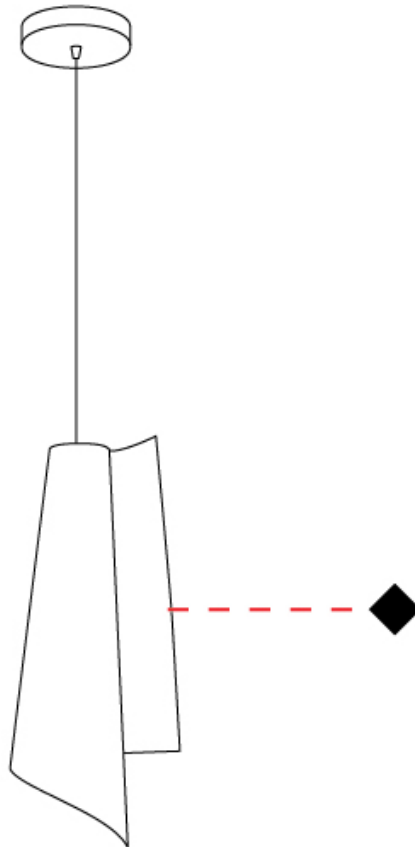

VELA SUSPENSION

D61084-

PROJECT

TYPE

SPECIFIER

QUANTITY

DATE

D