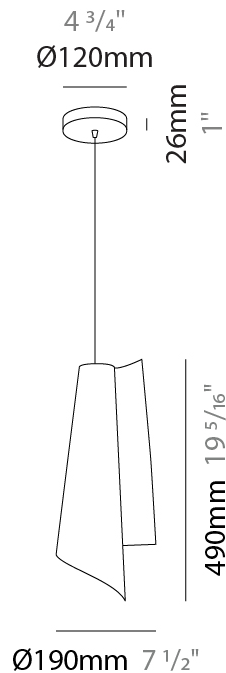

PROJECT	
TYPE	
SPECIFIER	
QUANTITY	
DATE	

VELA SUSPENSION

D61084-

base number   Finish
Options

1. To build a product code in our configurator select the specify button on the base model # product page
2. To build a manual product code on this datasheet choose from the options listed below in blue font and add the suffix to the base model #

GENERAL

Series: Vela
Brand: Linea Zero
Division: Design
Mounting Type: Suspension
Mounting Location: Ceiling
Subcategory: Pendant

PHYSICAL

Shape: Abstract
Diameter (mm): 190
Diameter (in): 7 1/2
Height (mm): 490
Height (in): 19 5/16
Max. Overall Height (mm): 2516
Max. Overall Height (in): 99
Light Distribution: Omnidirectional
Diffuser: Polilux™ Shade - See Finish Options
Fixture Finish: WHI / SIL / NGD / COP / PKM
Fixture Material: Polilux™/ Metal holder
Cable Details: 2,000 mm cable included.

ELECTRICAL

Number of Lamps: 1
Lamp Type: LED Retrofit
Bulb Included: Bulb Not Included
Max. Wattage Per Lamp (W): 7
Lamp Base: E26
Input Voltage (V): 120
Upon Request: 277Vac / GU24

LED

OPTICAL

RATINGS AND CERTIFICATIONS

Certified By: Certified for North American Standards
IP rating: IP20