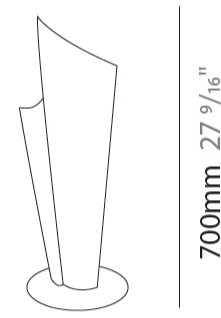

PROJECT
TYPE
SPECIFIER
QUANTITY
DATE

VELA PORTABLE

D64057-

base number   Finish
Options

1. To build a product code in our configurator select the specify button on the base model # product page
2. To build a manual product code on this datasheet choose from the options listed below in blue font and add the suffix to the base model #

GENERAL

Series: Vela
Brand: Linea Zero
Division: Design
Mounting Type: Portable
Mounting Location: Table
Subcategory: Ambient

PHYSICAL

Shape: Abstract
Diameter (mm): 270
Diameter (in): 10 ⁵/₈
Height (mm): 700
Height (in): 27 ⁹/₁₆
Light Distribution: Omnidirectional
Diffuser: Polilux™ Shade - See Finish Options
Fixture Finish: WHI / SIL / NGD / COP / PKM
Fixture Material: Polilux™/ Metal holder

ELECTRICAL

Number of Lamps: 1
Lamp Type: LED Retrofit
Bulb Included: Bulb Not Included
Max. Wattage Per Lamp (W): 7
Lamp Base: E26
Input Voltage (V): 120
Upon Request: 277Vac / GU24

LED

OPTICAL

RATINGS AND CERTIFICATIONS

Certified By: Certified for North American Standards
IP rating: IP20

Ø270mm 10 ⁵/₈"