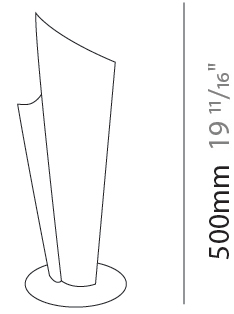

VELA PORTABLE

D64056-

base number   Finish
Options

1. To build a product code in our configurator select the specify button on the base model # product page
2. To build a manual product code on this datasheet choose from the options listed below in blue font and add the suffix to the base model #

GENERAL

Series: Vela _____
Brand: Linea Zero _____
Division: Design _____
Mounting Type: Portable _____
Mounting Location: Table _____
Subcategory: Ambient _____

PHYSICAL

Shape: Abstract _____
Diameter (mm): 190 _____
Diameter (in): 7 1/2 _____
Height (mm): 500 _____
Height (in): 19 11/16 _____
Light Distribution: Omnidirectional _____
Diffuser: Polilux™ Shade - See Finish Options _____
[Fixture Finish: WHI / SIL / NGD / COP / PKM](#) _____
Fixture Material: Polilux™/ Metal holder _____

ELECTRICAL

Number of Lamps: 1 _____
Lamp Type: LED Retrofit _____
Bulb Included: Bulb Not Included _____
Max. Wattage Per Lamp (W): 7 _____
Lamp Base: E26 _____
Input Voltage (V): 120 _____
Upon Request: 277Vac / GU24 _____

LED

OPTICAL

RATINGS AND CERTIFICATIONS

Certified By: Certified for North American Standards _____
IP rating: IP20 _____

Ø190mm 7 1/2"