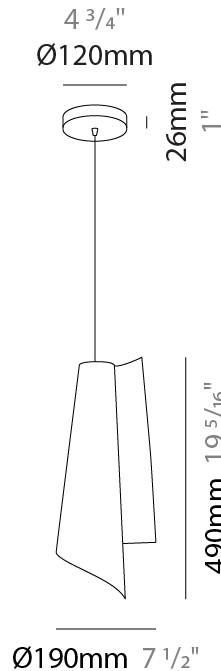

PROJECT	_____
TYPE	_____
SPECIFIER	_____
QUANTITY	_____
DATE	_____

VELA SUSPENSION

D61084-

base number   Finish
Options

1. To build a product code in our configurator select the specify button on the base model # product page
2. To build a manual product code on this datasheet choose from the options listed below in blue font and add the suffix to the base model #

GENERAL

Series: Vela _____
Brand: Linea Zero _____
Division: Design _____
Mounting Type: Suspension _____
Mounting Location: Ceiling _____
Subcategory: Pendant _____

PHYSICAL

Shape: Abstract _____
Diameter (mm): 190 _____
Diameter (in): 7 1/2 _____
Height (mm): 490 _____
Height (in): 19 5/16 _____
Max. Overall Height (mm): 2516 _____
Max. Overall Height (in): 99 _____
Light Distribution: Omnidirectional _____
Diffuser: Polilux™ Shade - See Finish Options _____
Fixture Finish: WHI / SIL / NGD / COP / PKM _____
Fixture Material: Polilux™/ Metal holder _____
Cable Details: 2,000 mm cable included. _____

ELECTRICAL

Number of Lamps: 1 _____
Lamp Type: LED Retrofit _____
Bulb Included: Bulb Not Included _____
Max. Wattage Per Lamp (W): 7 _____
Lamp Base: E26 _____
Input Voltage (V): 120 _____
Upon Request: 277Vac / GU24 _____

LED

OPTICAL

RATINGS AND CERTIFICATIONS

Certified By: Certified for North American Standards _____
IP rating: IP20 _____