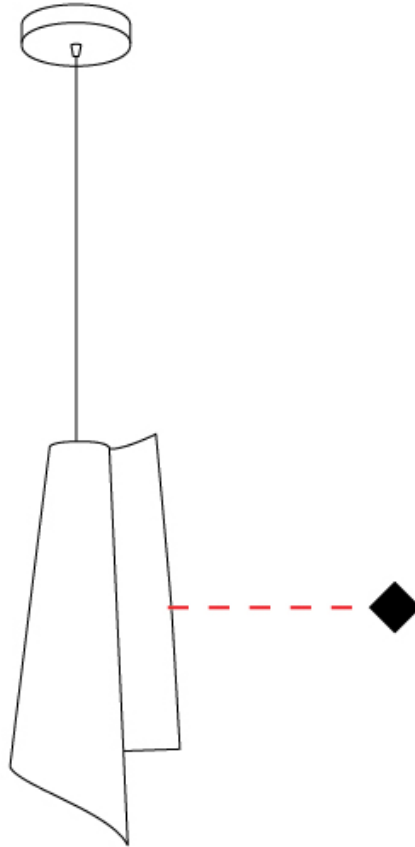

VELA SUSPENSION

D61084-

PROJECT _____

TYPE _____

SPECIFIER _____

QUANTITY _____

DATE _____

D