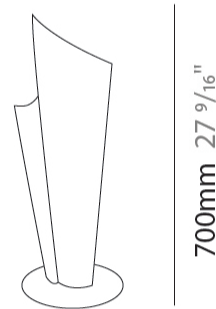

PROJECT	_____
TYPE	_____
SPECIFIER	_____
QUANTITY	_____
DATE	_____

VELA PORTABLE

D64057-

base number   Finish
Options

1. To build a product code in our configurator select the specify button on the base model # product page
2. To build a manual product code on this datasheet choose from the options listed below in blue font and add the suffix to the base model #

GENERAL

Series: Vela
Brand: Linea Zero
Division: Design
Mounting Type: Portable
Mounting Location: Table
Subcategory: Ambient

PHYSICAL

Shape: Abstract
Diameter (mm): 270
Diameter (in): 10 ⁵/₈
Height (mm): 700
Height (in): 27 ⁹/₁₆
Light Distribution: Omnidirectional
Diffuser: Polilux™ Shade - See Finish Options
Fixture Finish: WHI / SIL / NGD / COP / PKM
Fixture Material: Polilux™/ Metal holder

ELECTRICAL

Number of Lamps: 1
Lamp Type: LED Retrofit
Bulb Included: Bulb Not Included
Max. Wattage Per Lamp (W): 7
Lamp Base: E26
Input Voltage (V): 120
Upon Request: 277Vac / GU24

LED

OPTICAL

RATINGS AND CERTIFICATIONS

Certified By: Certified for North American Standards
IP rating: IP20

Ø270mm 10 ⁵/₈"