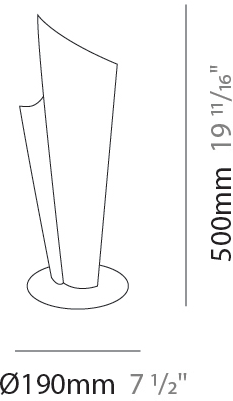

PROJECT
TYPE
SPECIFIER
QUANTITY
DATE

VELA PORTABLE

D64056-

base number   Finish
Options

1. To build a product code in our configurator select the specify button on the base model # product page
2. To build a manual product code on this datasheet choose from the options listed below in blue font and add the suffix to the base model #

GENERAL

Series: Vela
Brand: Linea Zero
Division: Design
Mounting Type: Portable
Mounting Location: Table
Subcategory: Ambient

PHYSICAL

Shape: Abstract
Diameter (mm): 190
Diameter (in): 7 1/2
Height (mm): 500
Height (in): 19 11/16
Light Distribution: Omnidirectional
Diffuser: Polilux™ Shade - See Finish Options
Fixture Finish: WHI / SIL / NGD / COP / PKM
Fixture Material: Polilux™/ Metal holder

ELECTRICAL

Number of Lamps: 1
Lamp Type: LED Retrofit
Bulb Included: Bulb Not Included
Max. Wattage Per Lamp (W): 7
Lamp Base: E26
Input Voltage (V): 120
Upon Request: 277Vac / GU24

LED

OPTICAL

RATINGS AND CERTIFICATIONS

Certified By: Certified for North American Standards
IP rating: IP20