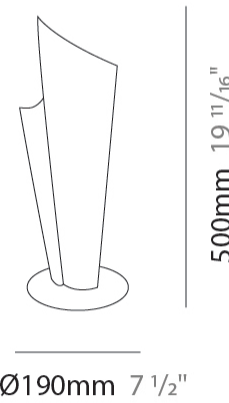

PROJECT
TYPE
SPECIFIER
QUANTITY
DATE

VELA PORTABLE

D64056-

base number   Finish
Options

1. To build a product code in our configurator select the specify button on the base model # product page
2. To build a manual product code on this datasheet choose from the options listed below in blue font and add the suffix to the base model #

GENERAL

Series: Vela
Partner: Linea Zero
Division: Design
Installation: Portable
Product Type: Table
Mounting Location: Table

PHYSICAL

Shape: Abstract
Diameter (mm): 190
Diameter (in): 7 1/2
Height (mm): 500
Height (in): 19 11/16
Diffuser: Polilux™ Shade - See Finish Options
Fixture Finish: WHI / SIL / NGD / COP / PKM
Fixture Material: Polilux™/ Metal holder
Primary Material: Non-Static Polilux

ELECTRICAL

Number of Lamps: 1
Lamp Type: LED Retrofit
Bulb Included: Bulb Not Included
Max. Wattage Per Lamp (W): 7
Lamp Base: E26
Input Voltage (V): 120
Upon Request: 277Vac / GU24

LED

OPTICAL

RATINGS AND CERTIFICATIONS

Certified By: Certified for North American Standards
IP rating: IP20