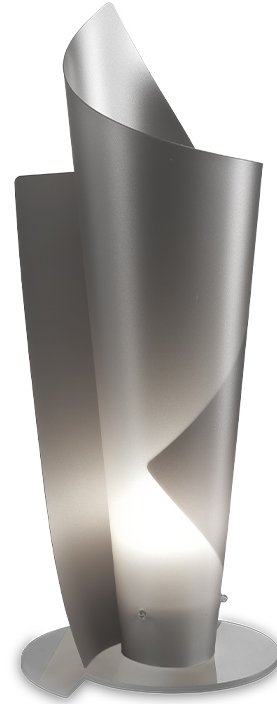

PROJECT
TYPE
SPECIFIER
QUANTITY
DATE

VELA PORTABLE

D64056-

base number   Finish
Options

1. To build a product code in our configurator select the specify button on the base model # product page
2. To build a manual product code on this datasheet choose from the options listed below in blue font and add the suffix to the base model #

GENERAL

Series: Vela
Partner: Linea Zero
Division: Design
Installation: Portable
Product Type: Table
Mounting Location: Table

PHYSICAL

Shape: Abstract
Diameter (mm): 190
Diameter (in): 7 1/2
Height (mm): 500
Height (in): 19 11/16
Diffuser: Polilux™ Shade - See Finish Options
Fixture Finish: WHI / SIL / NGD / COP / PKM
Fixture Material: Polilux™/ Metal holder
Primary Material: Non-Static Polilux

ELECTRICAL

Number of Lamps: 1
Lamp Type: LED Retrofit
Bulb Included: Bulb Not Included
Max. Wattage Per Lamp (W): 7
Lamp Base: E26
Input Voltage (V): 120
Upon Request: 277Vac / GU24

LED

OPTICAL

RATINGS AND CERTIFICATIONS

Certified By: Certified for North American Standards
IP rating: IP20