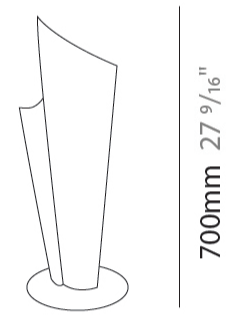

PROJECT
TYPE
SPECIFIER
QUANTITY
DATE

VELA PORTABLE

D64057-

base number   Finish
Options

1. To build a product code in our configurator select the specify button on the base model # product page
2. To build a manual product code on this datasheet choose from the options listed below in blue font and add the suffix to the base model #

GENERAL

Series: Vela
Partner: Linea Zero
Division: Design
Installation: Portable
Product Type: Table
Mounting Location: Table

PHYSICAL

Shape: Abstract
Diameter (mm): 270
Diameter (in): 10 ⁵/₈
Height (mm): 700
Height (in): 27 ⁹/₁₆
Diffuser: Polilux™ Shade - See Finish Options
Fixture Finish: WHI / SIL / NGD / COP / PKM
Fixture Material: Polilux™/ Metal holder
Primary Material: Non-Static Polilux

ELECTRICAL

Number of Lamps: 1
Lamp Type: LED Retrofit
Bulb Included: Bulb Not Included
Max. Wattage Per Lamp (W): 7
Lamp Base: E26
Input Voltage (V): 120
Upon Request: 277Vac / GU24

LED

OPTICAL

RATINGS AND CERTIFICATIONS

Certified By: Certified for North American Standards
IP rating: IP20

Ø270mm 10 ⁵/₈"

700mm 27 ⁹/₁₆"