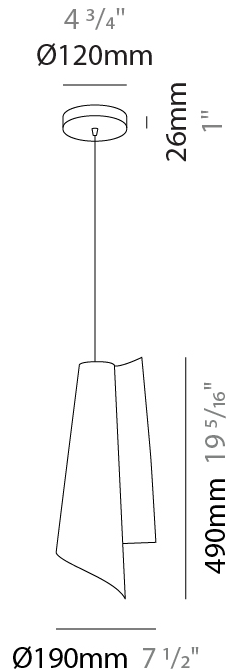

VELA SUSPENSION

D61084-

base number   Finish
Options

1. To build a product code in our configurator select the specify button on the base model # product page
2. To build a manual product code on this datasheet choose from the options listed below in blue font and add the suffix to the base model #

GENERAL

Series: Vela _____
Brand: Linea Zero _____
Division: Design _____
Mounting Type: Suspension _____
Mounting Location: Ceiling _____
Subcategory: Pendant _____

PHYSICAL

Shape: Abstract _____
Diameter (mm): 190 _____
Diameter (in): 7 1/2 _____
Height (mm): 490 _____
Height (in): 19 5/16 _____
Max. Overall Height (mm): 2516 _____
Max. Overall Height (in): 99 _____
Light Distribution: Omnidirectional _____
Diffuser: Polilux™ Shade - See Finish Options _____
Fixture Finish: WHI / SIL / NGD / COP / PKM _____
Fixture Material: Polilux™/ Metal holder _____
Cable Details: 2,000 mm cable included. _____

ELECTRICAL

Number of Lamps: 1 _____
Lamp Type: LED Retrofit _____
Bulb Included: Bulb Not Included _____
Max. Wattage Per Lamp (W): 7 _____
Lamp Base: E26 _____
Input Voltage (V): 120 _____
Upon Request: 277Vac / GU24 _____

LED

OPTICAL

RATINGS AND CERTIFICATIONS

Certified By: Certified for North American Standards _____
IP rating: IP20 _____