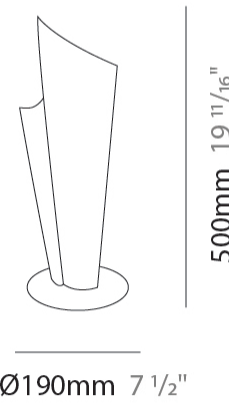

PROJECT
TYPE
SPECIFIER
QUANTITY
DATE

VELA PORTABLE

D64056-

base number   Finish
Options

1. To build a product code in our configurator select the specify button on the base model # product page
2. To build a manual product code on this datasheet choose from the options listed below in blue font and add the suffix to the base model #

GENERAL

Series: Vela
Brand: Linea Zero
Division: Design
Mounting Type: Portable
Mounting Location: Table
Subcategory: Ambient

PHYSICAL

Shape: Abstract
Diameter (mm): 190
Diameter (in): 7 1/2
Height (mm): 500
Height (in): 19 11/16
Light Distribution: Omnidirectional
Diffuser: Polilux™ Shade - See Finish Options
Fixture Finish: WHI / SIL / NGD / COP / PKM
Fixture Material: Polilux™/ Metal holder

ELECTRICAL

Number of Lamps: 1
Lamp Type: LED Retrofit
Bulb Included: Bulb Not Included
Max. Wattage Per Lamp (W): 7
Lamp Base: E26
Input Voltage (V): 120
Upon Request: 277Vac / GU24

LED

OPTICAL

RATINGS AND CERTIFICATIONS

Certified By: Certified for North American Standards
IP rating: IP20