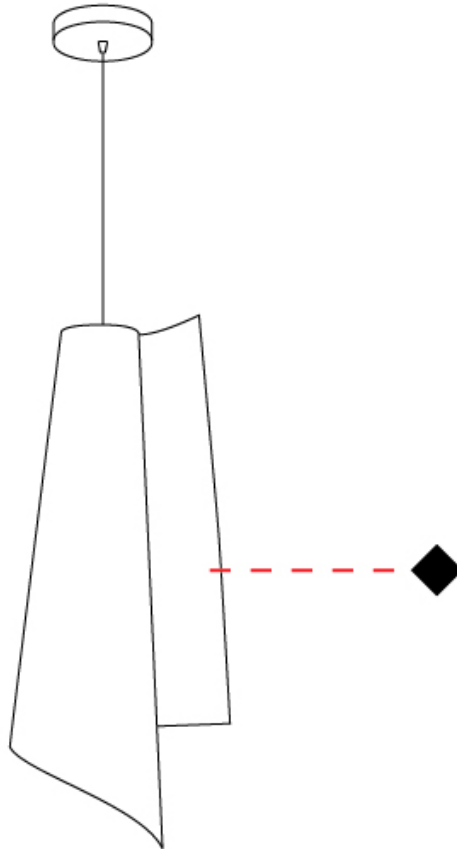

VELA SUSPENSION

D61085-

PROJECT

TYPE

SPECIFIER

QUANTITY

DATE

D