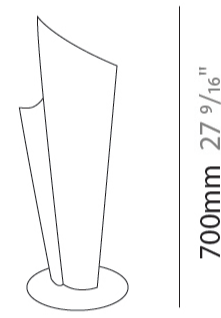

PROJECT
TYPE
SPECIFIER
QUANTITY
DATE

VELA PORTABLE

D64057-

base number Finish
Options

1. To build a product code in our configurator select the specify button on the base model # product page
2. To build a manual product code on this datasheet choose from the options listed below in blue font and add the suffix to the base model #

GENERAL

Series: Vela
Brand: Linea Zero
Division: Design
Mounting Type: Portable
Mounting Location: Table
Subcategory: Ambient

PHYSICAL

Shape: Abstract
Diameter (mm): 270
Diameter (in): 10 ⁵/₈
Height (mm): 700
Height (in): 27 ⁹/₁₆
Light Distribution: Omnidirectional
Diffuser: Polilux™ Shade - See Finish Options
Fixture Finish: WHI / SIL / NGD / COP / PKM
Fixture Material: Polilux™/ Metal holder

ELECTRICAL

Number of Lamps: 1
Lamp Type: LED Retrofit
Bulb Included: Bulb Not Included
Max. Wattage Per Lamp (W): 7
Lamp Base: E26
Input Voltage (V): 120
Upon Request: 277Vac / GU24

LED

OPTICAL

RATINGS AND CERTIFICATIONS

Certified By: Certified for North American Standards
IP rating: IP20

Ø270mm 10 ⁵/₈"

700mm 27 ⁹/₁₆"