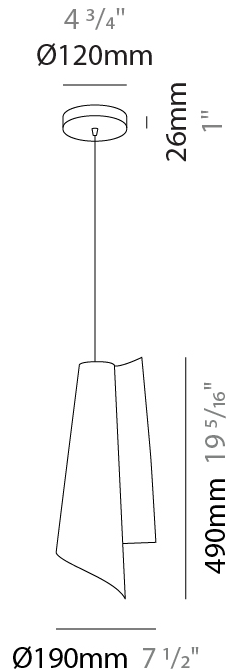

PROJECT
TYPE
SPECIFIER
QUANTITY
DATE

VELA SUSPENSION

D61084-

base number   Finish
Options

1. To build a product code in our configurator select the specify button on the base model # product page
2. To build a manual product code on this datasheet choose from the options listed below in blue font and add the suffix to the base model #

GENERAL

Series: Vela
Brand: Linea Zero
Division: Design
Mounting Type: Suspension
Mounting Location: Ceiling
Subcategory: Pendant

PHYSICAL

Shape: Abstract
Diameter (mm): 190
Diameter (in): 7 1/2
Height (mm): 490
Height (in): 19 5/16
Max. Overall Height (mm): 2516
Max. Overall Height (in): 99
Light Distribution: Omnidirectional
Diffuser: Polilux™ Shade - See Finish Options
Fixture Finish: WHI / SIL / NGD / COP / PKM
Fixture Material: Polilux™/ Metal holder
Cable Details: 2,000 mm cable included.

ELECTRICAL

Number of Lamps: 1
Lamp Type: LED Retrofit
Bulb Included: Bulb Not Included
Max. Wattage Per Lamp (W): 7
Lamp Base: E26
Input Voltage (V): 120
Upon Request: 277Vac / GU24

LED

OPTICAL

RATINGS AND CERTIFICATIONS

Certified By: Certified for North American Standards
IP rating: IP20