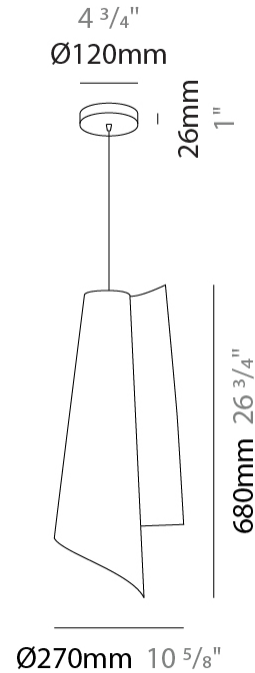

PROJECT
TYPE
SPECIFIER
QUANTITY
DATE

VELA SUSPENSION

D61085-

base number   Finish
Options

1. To build a product code in our configurator select the specify button on the base model # product page
2. To build a manual product code on this datasheet choose from the options listed below in blue font and add the suffix to the base model #

GENERAL

Series: Vela
Brand: Linea Zero
Division: Design
Mounting Type: Suspension
Mounting Location: Ceiling
Subcategory: Pendant

PHYSICAL

Shape: Abstract
Diameter (mm): 270
Diameter (in): 10 ⁵/₈
Height (mm): 680
Height (in): 26 ³/₄
Light Distribution: Omnidirectional
Diffuser: Polilux™ Shade - See Finish Options
Fixture Finish: WHI / SIL / NGD / COP / PKM
Fixture Material: Polilux™/ Metal holder

ELECTRICAL

Number of Lamps: 1
Lamp Type: LED Retrofit
Bulb Included: Bulb Not Included
Max. Wattage Per Lamp (W): 7
Lamp Base: E26
Input Voltage (V): 120
Lamp Voltage (V): 120
Upon Request: 277Vac / GU24

LED

OPTICAL

RATINGS AND CERTIFICATIONS

Certified By: Certified for North American Standards
IP rating: IP20