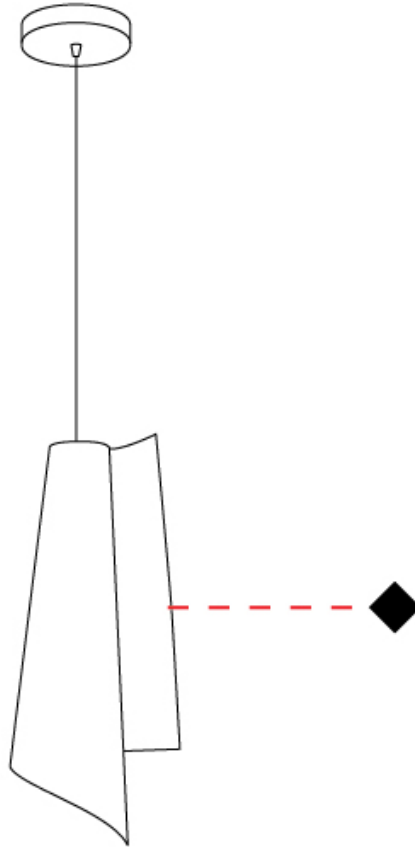

VELA SUSPENSION

D61084-

PROJECT

TYPE

SPECIFIER

QUANTITY

DATE

D