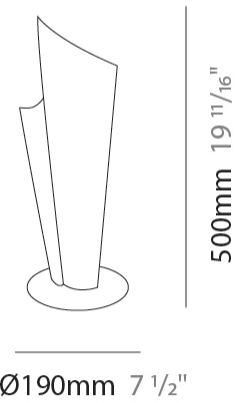

PROJECT
TYPE
SPECIFIER
QUANTITY
DATE

VELA PORTABLE

D64056-

base number   Finish
Options

1. To build a product code in our configurator select the specify button on the base model # product page
2. To build a manual product code on this datasheet choose from the options listed below in blue font and add the suffix to the base model #

GENERAL

Series: Vela
Brand: Linea Zero
Division: Design
Mounting Type: Portable
Mounting Location: Table
Subcategory: Ambient

PHYSICAL

Shape: Abstract
Diameter (mm): 190
Diameter (in): 7 1/2
Height (mm): 500
Height (in): 19 11/16
Light Distribution: Omnidirectional
Diffuser: Polilux™ Shade - See Finish Options
Fixture Finish: WHI / SIL / NGD / COP / PKM
Fixture Material: Polilux™/ Metal holder

ELECTRICAL

Number of Lamps: 1
Lamp Type: LED Retrofit
Bulb Included: Bulb Not Included
Max. Wattage Per Lamp (W): 7
Lamp Base: E26
Input Voltage (V): 120
Upon Request: 277Vac / GU24

LED

OPTICAL

RATINGS AND CERTIFICATIONS

Certified By: Certified for North American Standards
IP rating: IP20