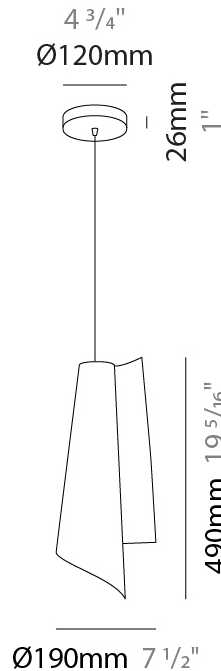

PROJECT
TYPE
SPECIFIER
QUANTITY
DATE

VELA SUSPENSION

D61084-

base number   Finish
Options

1. To build a product code in our configurator select the specify button on the base model # product page
2. To build a manual product code on this datasheet choose from the options listed below in blue font and add the suffix to the base model #

GENERAL

Series: Vela
Partner: Linea Zero
Division: Design
Installation: Suspension
Product Type: Pendant
Mounting Location: Ceiling

PHYSICAL

Shape: Abstract
Diameter (mm): 190
Diameter (in): 7 1/2
Height (mm): 490
Height (in): 19 5/16
Max. Overall Height (mm): 2516
Max. Overall Height (in): 99
Diffuser: Polilux™ Shade - See Finish Options
Fixture Finish: WHI / SIL / NGD / COP / PKM
Fixture Material: Polilux™/ Metal holder
Primary Material: Non-Static Polilux
Cable Details: 2000 mm cable included.

ELECTRICAL

Number of Lamps: 1
Lamp Type: LED Retrofit
Bulb Included: Bulb Not Included
Max. Wattage Per Lamp (W): 7
Lamp Base: E26
Input Voltage (V): 120
Upon Request: 277Vac / GU24

LED

OPTICAL

RATINGS AND CERTIFICATIONS

Certified By: Certified for North American Standards
IP rating: IP20