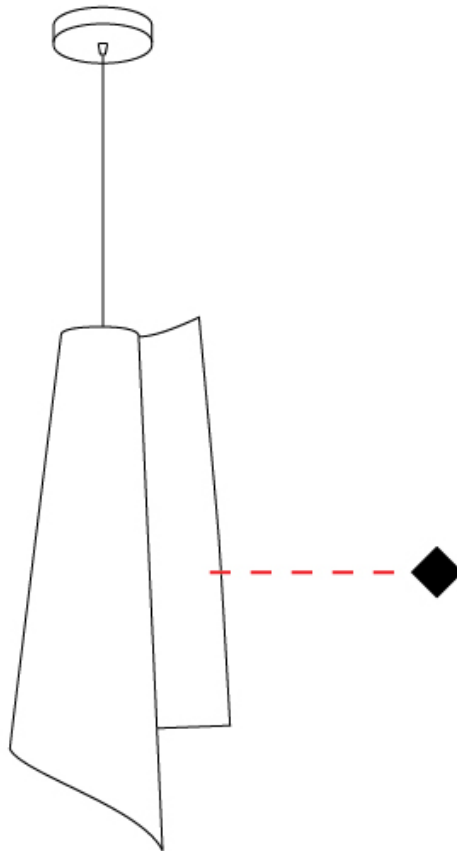

VELA SUSPENSION

D61085-

PROJECT _____

TYPE _____

SPECIFIER _____

QUANTITY _____

DATE _____

D