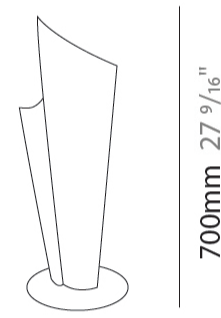

PROJECT	_____
TYPE	_____
SPECIFIER	_____
QUANTITY	_____
DATE	_____

VELA PORTABLE

D64057-

base number   Finish
Options

1. To build a product code in our configurator select the specify button on the base model # product page
2. To build a manual product code on this datasheet choose from the options listed below in blue font and add the suffix to the base model #

GENERAL

Series: Vela
Partner: Linea Zero
Division: Design
Installation: Portable
Product Type: Table
Mounting Location: Table

PHYSICAL

Shape: Abstract
Diameter (mm): 270
Diameter (in): 10 ⁵/₈
Height (mm): 700
Height (in): 27 ⁹/₁₆
Diffuser: Polilux™ Shade - See Finish Options
Fixture Finish: WHI / SIL / NGD / COP / PKM
Fixture Material: Polilux™/ Metal holder
Primary Material: Non-Static Polilux

ELECTRICAL

Number of Lamps: 1
Lamp Type: LED Retrofit
Bulb Included: Bulb Not Included
Max. Wattage Per Lamp (W): 7
Lamp Base: E26
Input Voltage (V): 120
Upon Request: 277Vac / GU24

LED

OPTICAL

RATINGS AND CERTIFICATIONS

Certified By: Certified for North American Standards
IP rating: IP20

Ø270mm 10 ⁵/₈"