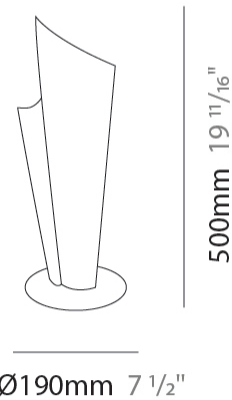

PROJECT
TYPE
SPECIFIER
QUANTITY
DATE

VELA PORTABLE

D64056-

base number   Finish
Options

1. To build a product code in our configurator select the specify button on the base model # product page
2. To build a manual product code on this datasheet choose from the options listed below in blue font and add the suffix to the base model #

GENERAL

Series: Vela
Partner: Linea Zero
Division: Design
Installation: Portable
Product Type: Table
Mounting Location: Table

PHYSICAL

Shape: Abstract
Diameter (mm): 190
Diameter (in): 7 1/2
Height (mm): 500
Height (in): 19 11/16
Diffuser: Polilux™ Shade - See Finish Options
Fixture Finish: WHI / SIL / NGD / COP / PKM
Fixture Material: Polilux™/ Metal holder
Primary Material: Non-Static Polilux

ELECTRICAL

Number of Lamps: 1
Lamp Type: LED Retrofit
Bulb Included: Bulb Not Included
Max. Wattage Per Lamp (W): 7
Lamp Base: E26
Input Voltage (V): 120
Upon Request: 277Vac / GU24

LED

OPTICAL

RATINGS AND CERTIFICATIONS

Certified By: Certified for North American Standards
IP rating: IP20