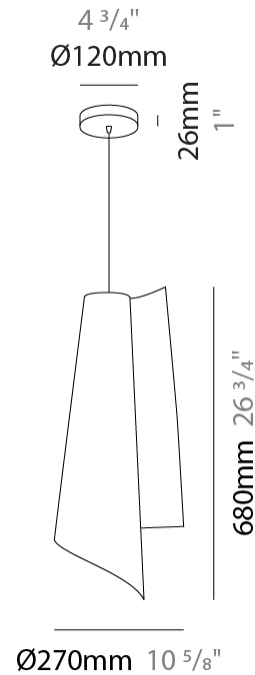

PROJECT
TYPE
SPECIFIER
QUANTITY
DATE

VELA SUSPENSION

D61085-

base number   Finish
Options

1. To build a product code in our configurator select the specify button on the base model # product page
2. To build a manual product code on this datasheet choose from the options listed below in blue font and add the suffix to the base model #

GENERAL

Series: Vela
Brand: Linea Zero
Division: Design
Mounting Type: Suspension
Mounting Location: Ceiling
Subcategory: Pendant

PHYSICAL

Shape: Abstract
Diameter (mm): 270
Diameter (in): 10 ⁵/₈
Height (mm): 680
Height (in): 26 ³/₄
Light Distribution: Omnidirectional
Diffuser: Polilux™ Shade - See Finish Options
[Fixture Finish: WHI / SIL / NGD / COP / PKM](#)
Fixture Material: Polilux™/ Metal holder

ELECTRICAL

Number of Lamps: 1
Lamp Type: LED Retrofit
Bulb Included: Bulb Not Included
Max. Wattage Per Lamp (W): 7
Lamp Base: E26
Input Voltage (V): 120
Lamp Voltage (V): 120
Upon Request: 277Vac / GU24

LED

OPTICAL

RATINGS AND CERTIFICATIONS

Certified By: Certified for North American Standards
IP rating: IP20