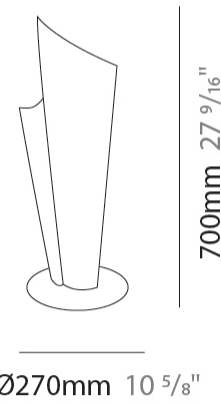

PROJECT
TYPE
SPECIFIER
QUANTITY
DATE

VELA PORTABLE

D64057-

base number   Finish
Options

1. To build a product code in our configurator select the specify button on the base model # product page
2. To build a manual product code on this datasheet choose from the options listed below in blue font and add the suffix to the base model #

GENERAL

Series: Vela
Brand: Linea Zero
Division: Design
Mounting Type: Portable
Mounting Location: Table
Subcategory: Ambient

PHYSICAL

Shape: Abstract
Diameter (mm): 270
Diameter (in): 10 ⁵/₈
Height (mm): 700
Height (in): 27 ⁹/₁₆
Light Distribution: Omnidirectional
Diffuser: Polilux™ Shade - See Finish Options
[Fixture Finish: WHI / SIL / NGD / COP / PKM](#)
Fixture Material: Polilux™/ Metal holder

ELECTRICAL

Number of Lamps: 1
Lamp Type: LED Retrofit
Bulb Included: Bulb Not Included
Max. Wattage Per Lamp (W): 7
Lamp Base: E26
Input Voltage (V): 120
Upon Request: 277Vac / GU24

LED

OPTICAL

RATINGS AND CERTIFICATIONS

Certified By: Certified for North American Standards
IP rating: IP20