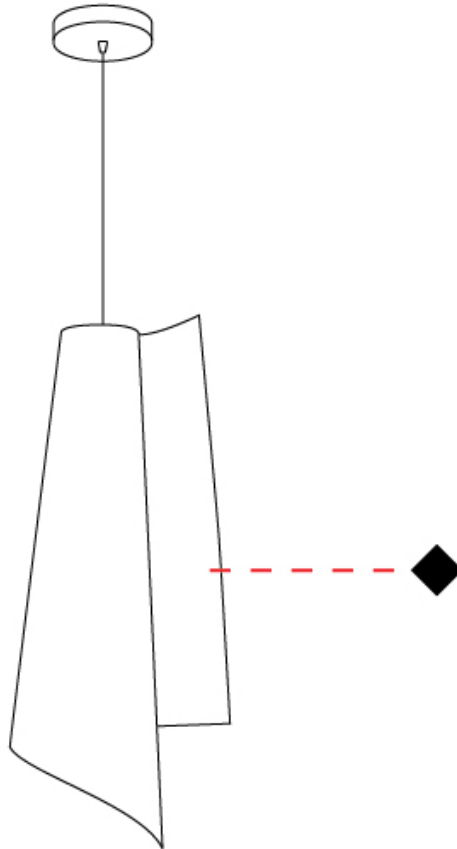

VELA SUSPENSION

D61085-

PROJECT _____

TYPE _____

SPECIFIER _____

QUANTITY _____

DATE _____

D