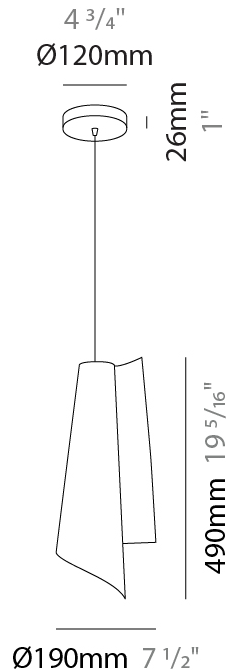

PROJECT	_____
TYPE	_____
SPECIFIER	_____
QUANTITY	_____
DATE	_____

VELA SUSPENSION

D61084-

base number   Finish
Options

1. To build a product code in our configurator select the specify button on the base model # product page
2. To build a manual product code on this datasheet choose from the options listed below in blue font and add the suffix to the base model #

GENERAL

Series: Vela _____
Brand: Linea Zero _____
Division: Design _____
Mounting Type: Suspension _____
Mounting Location: Ceiling _____
Subcategory: Pendant _____

PHYSICAL

Shape: Abstract _____
Diameter (mm): 190 _____
Diameter (in): 7 1/2 _____
Height (mm): 490 _____
Height (in): 19 5/16 _____
Max. Overall Height (mm): 2516 _____
Max. Overall Height (in): 99 _____
Light Distribution: Omnidirectional _____
Diffuser: Polilux™ Shade - See Finish Options _____
Fixture Finish: WHI / SIL / NGD / COP / PKM _____
Fixture Material: Polilux™/ Metal holder _____
Cable Details: 2,000 mm cable included. _____

ELECTRICAL

Number of Lamps: 1 _____
Lamp Type: LED Retrofit _____
Bulb Included: Bulb Not Included _____
Max. Wattage Per Lamp (W): 7 _____
Lamp Base: E26 _____
Input Voltage (V): 120 _____
Upon Request: 277Vac / GU24 _____

LED

OPTICAL

RATINGS AND CERTIFICATIONS

Certified By: Certified for North American Standards _____
IP rating: IP20 _____