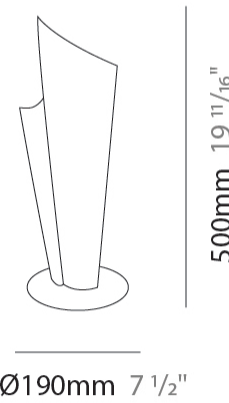

PROJECT
TYPE
SPECIFIER
QUANTITY
DATE

VELA PORTABLE

D64056-

base number   Finish
Options

1. To build a product code in our configurator select the specify button on the base model # product page
2. To build a manual product code on this datasheet choose from the options listed below in blue font and add the suffix to the base model #

GENERAL

Series: Vela
Brand: Linea Zero
Division: Design
Mounting Type: Portable
Mounting Location: Table
Subcategory: Ambient

PHYSICAL

Shape: Abstract
Diameter (mm): 190
Diameter (in): 7 1/2
Height (mm): 500
Height (in): 19 11/16
Light Distribution: Omnidirectional
Diffuser: Polilux™ Shade - See Finish Options
[Fixture Finish: WHI / SIL / NGD / COP / PKM](#)
Fixture Material: Polilux™/ Metal holder

ELECTRICAL

Number of Lamps: 1
Lamp Type: LED Retrofit
Bulb Included: Bulb Not Included
Max. Wattage Per Lamp (W): 7
Lamp Base: E26
Input Voltage (V): 120
Upon Request: 277Vac / GU24

LED

OPTICAL

RATINGS AND CERTIFICATIONS

Certified By: Certified for North American Standards
IP rating: IP20