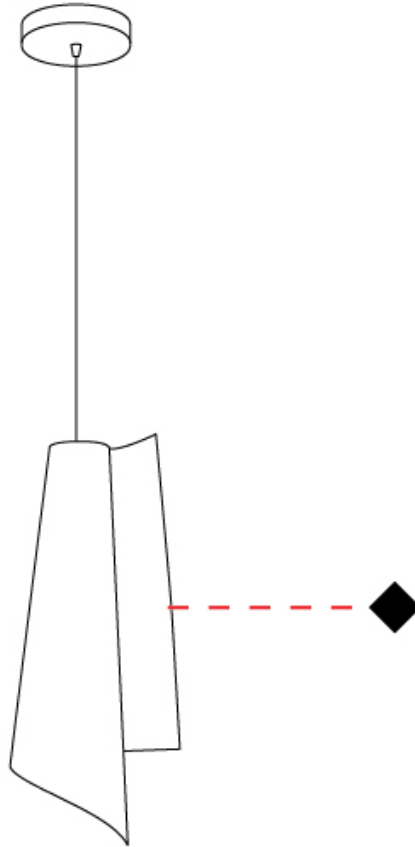

VELA SUSPENSION

D61084-

PROJECT	_____
TYPE	_____
SPECIFIER	_____
QUANTITY	_____
DATE	_____