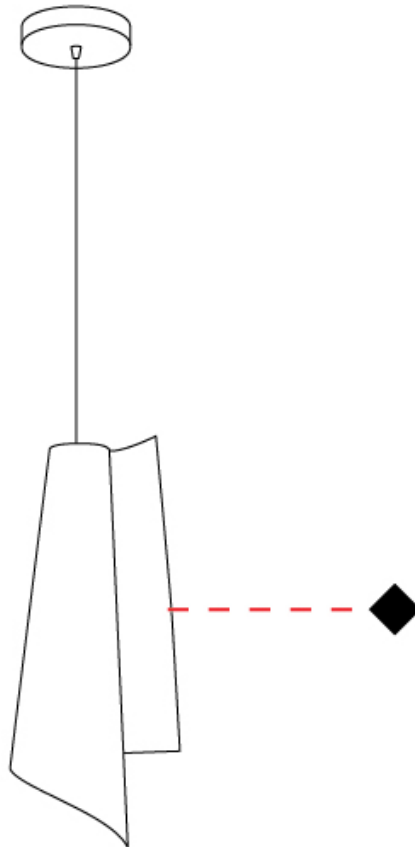

VELA SUSPENSION

D61084-

PROJECT	_____
TYPE	_____
SPECIFIER	_____
QUANTITY	_____
DATE	_____

D