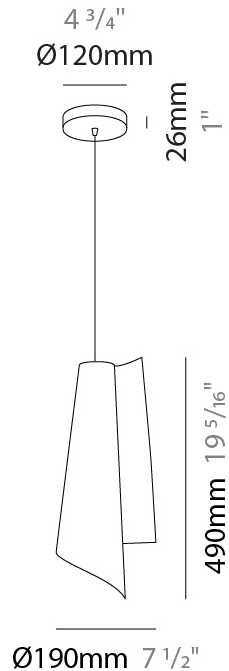

PROJECT
TYPE
SPECIFIER
QUANTITY
DATE

VELA SUSPENSION

D61084-

base number   Finish
Options

1. To build a product code in our configurator select the specify button on the base model # product page
2. To build a manual product code on this datasheet choose from the options listed below in blue font and add the suffix to the base model #

GENERAL

Series: Vela
Partner: Linea Zero
Division: Design
Installation: Suspension
Product Type: Pendant
Mounting Location: Ceiling

PHYSICAL

Shape: Abstract
Diameter (mm): 190
Diameter (in): 7 1/2
Height (mm): 490
Height (in): 19 5/16
Max. Overall Height (mm): 2516
Max. Overall Height (in): 99
Diffuser: Polilux™ Shade - See Finish Options
Fixture Finish: WHI / SIL / NGD / COP / PKM
Fixture Material: Polilux™/ Metal holder
Primary Material: Non-Static Polilux
Cable Details: 2000 mm cable included.

ELECTRICAL

Number of Lamps: 1
Lamp Type: LED Retrofit
Bulb Included: Bulb Not Included
Max. Wattage Per Lamp (W): 7
Lamp Base: E26
Input Voltage (V): 120
Upon Request: 277Vac / GU24

LED

OPTICAL

RATINGS AND CERTIFICATIONS

Certified By: Certified for North American Standards
IP rating: IP20