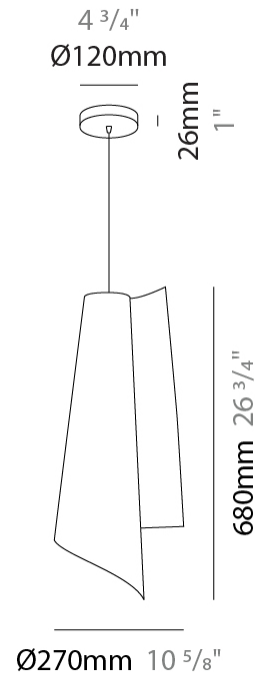

PROJECT
TYPE
SPECIFIER
QUANTITY
DATE

VELA SUSPENSION

D61085-

base number   Finish
Options

1. To build a product code in our configurator select the specify button on the base model # product page
2. To build a manual product code on this datasheet choose from the options listed below in blue font and add the suffix to the base model #

GENERAL

Series: Vela
Brand: Linea Zero
Division: Design
Mounting Type: Suspension
Mounting Location: Ceiling
Subcategory: Pendant

PHYSICAL

Shape: Abstract
Diameter (mm): 270
Diameter (in): 10 ⁵/₈
Height (mm): 680
Height (in): 26 ³/₄
Light Distribution: Omnidirectional
Diffuser: Polilux™ Shade - See Finish Options
Fixture Finish: WHI / SIL / NGD / COP / PKM
Fixture Material: Polilux™/ Metal holder

ELECTRICAL

Number of Lamps: 1
Lamp Type: LED Retrofit
Bulb Included: Bulb Not Included
Max. Wattage Per Lamp (W): 7
Lamp Base: E26
Input Voltage (V): 120
Lamp Voltage (V): 120
Upon Request: 277Vac / GU24

LED

OPTICAL

RATINGS AND CERTIFICATIONS

Certified By: Certified for North American Standards
IP rating: IP20