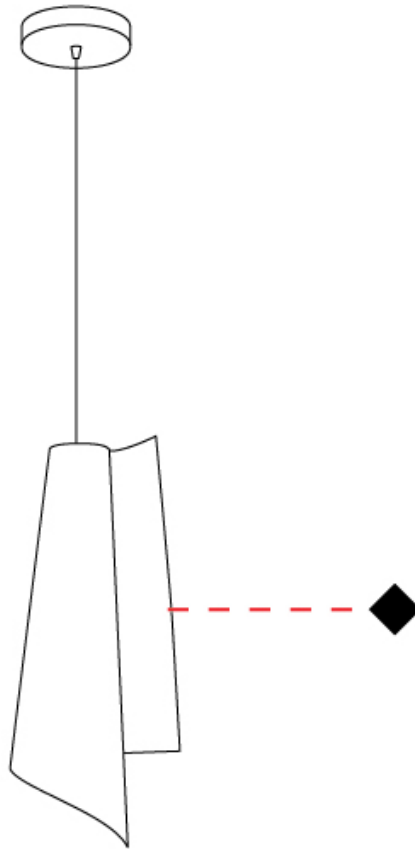

VELA SUSPENSION

D61084-

PROJECT	_____
TYPE	_____
SPECIFIER	_____
QUANTITY	_____
DATE	_____

D