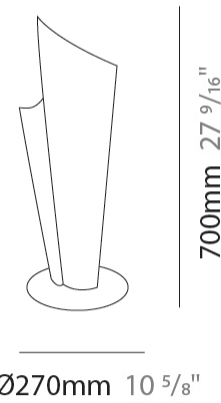

PROJECT
TYPE
SPECIFIER
QUANTITY
DATE

VELA PORTABLE

D64057-

base number Finish
Options

1. To build a product code in our configurator select the specify button on the base model # product page
2. To build a manual product code on this datasheet choose from the options listed below in blue font and add the suffix to the base model #

GENERAL

Series: Vela
Brand: Linea Zero
Division: Design
Mounting Type: Portable
Mounting Location: Table
Subcategory: Ambient

PHYSICAL

Shape: Abstract
Diameter (mm): 270
Diameter (in): 10 ⁵/₈
Height (mm): 700
Height (in): 27 ⁹/₁₆
Light Distribution: Omnidirectional
Diffuser: Polilux™ Shade - See Finish Options
Fixture Finish: WHI / SIL / NGD / COP / PKM
Fixture Material: Polilux™/ Metal holder

ELECTRICAL

Number of Lamps: 1
Lamp Type: LED Retrofit
Bulb Included: Bulb Not Included
Max. Wattage Per Lamp (W): 7
Lamp Base: E26
Input Voltage (V): 120
Upon Request: 277Vac / GU24

LED

OPTICAL

RATINGS AND CERTIFICATIONS

Certified By: Certified for North American Standards
IP rating: IP20