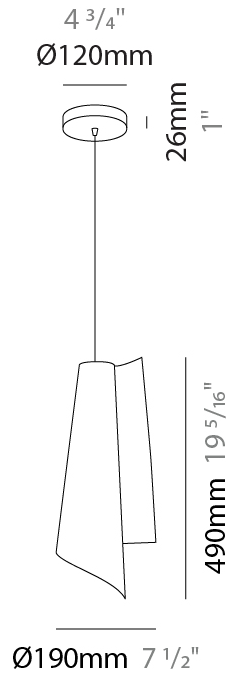

PROJECT	
TYPE	
SPECIFIER	
QUANTITY	
DATE	

VELA SUSPENSION

D61084-

base number   Finish
Options

1. To build a product code in our configurator select the specify button on the base model # product page
2. To build a manual product code on this datasheet choose from the options listed below in blue font and add the suffix to the base model #

GENERAL

Series: Vela
Brand: Linea Zero
Division: Design
Mounting Type: Suspension
Mounting Location: Ceiling
Subcategory: Pendant

PHYSICAL

Shape: Abstract
Diameter (mm): 190
Diameter (in): 7 1/2
Height (mm): 490
Height (in): 19 5/16
Max. Overall Height (mm): 2516
Max. Overall Height (in): 99
Light Distribution: Omnidirectional
Diffuser: Polilux™ Shade - See Finish Options
Fixture Finish: WHI / SIL / NGD / COP / PKM
Fixture Material: Polilux™/ Metal holder
Cable Details: 2,000 mm cable included.

ELECTRICAL

Number of Lamps: 1
Lamp Type: LED Retrofit
Bulb Included: Bulb Not Included
Max. Wattage Per Lamp (W): 7
Lamp Base: E26
Input Voltage (V): 120
Upon Request: 277Vac / GU24

LED

OPTICAL

RATINGS AND CERTIFICATIONS

Certified By: Certified for North American Standards
IP rating: IP20