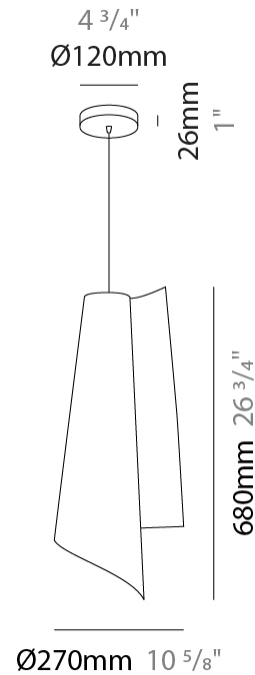

PROJECT
TYPE
SPECIFIER
QUANTITY
DATE

VELA SUSPENSION

D61085-

base number   Finish
Options

1. To build a product code in our configurator select the specify button on the base model # product page
2. To build a manual product code on this datasheet choose from the options listed below in blue font and add the suffix to the base model #

GENERAL

Series: Vela
Brand: Linea Zero
Division: Design
Mounting Type: Suspension
Mounting Location: Ceiling
Subcategory: Pendant

PHYSICAL

Shape: Abstract
Diameter (mm): 270
Diameter (in): 10 ⁵/₈
Height (mm): 680
Height (in): 26 ³/₄
Light Distribution: Omnidirectional
Diffuser: Polilux™ Shade - See Finish Options
Fixture Finish: WHI / SIL / NGD / COP / PKM
Fixture Material: Polilux™/ Metal holder

ELECTRICAL

Number of Lamps: 1
Lamp Type: LED Retrofit
Bulb Included: Bulb Not Included
Max. Wattage Per Lamp (W): 7
Lamp Base: E26
Input Voltage (V): 120
Lamp Voltage (V): 120
Upon Request: 277Vac / GU24

LED

OPTICAL

RATINGS AND CERTIFICATIONS

Certified By: Certified for North American Standards
IP rating: IP20