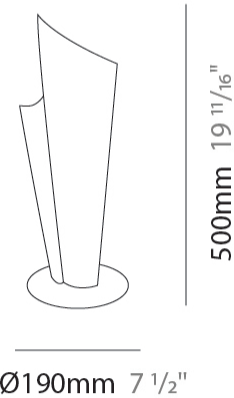

PROJECT
TYPE
SPECIFIER
QUANTITY
DATE

VELA PORTABLE

D64056-

base number   Finish
Options

1. To build a product code in our configurator select the specify button on the base model # product page
2. To build a manual product code on this datasheet choose from the options listed below in blue font and add the suffix to the base model #

GENERAL

Series: Vela
Brand: Linea Zero
Division: Design
Mounting Type: Portable
Mounting Location: Table
Subcategory: Ambient

PHYSICAL

Shape: Abstract
Diameter (mm): 190
Diameter (in): 7 1/2
Height (mm): 500
Height (in): 19 11/16
Light Distribution: Omnidirectional
Diffuser: Polilux™ Shade - See Finish Options
[Fixture Finish: WHI / SIL / NGD / COP / PKM](#)
Fixture Material: Polilux™/ Metal holder

ELECTRICAL

Number of Lamps: 1
Lamp Type: LED Retrofit
Bulb Included: Bulb Not Included
Max. Wattage Per Lamp (W): 7
Lamp Base: E26
Input Voltage (V): 120
Upon Request: 277Vac / GU24

LED

OPTICAL

RATINGS AND CERTIFICATIONS

Certified By: Certified for North American Standards
IP rating: IP20