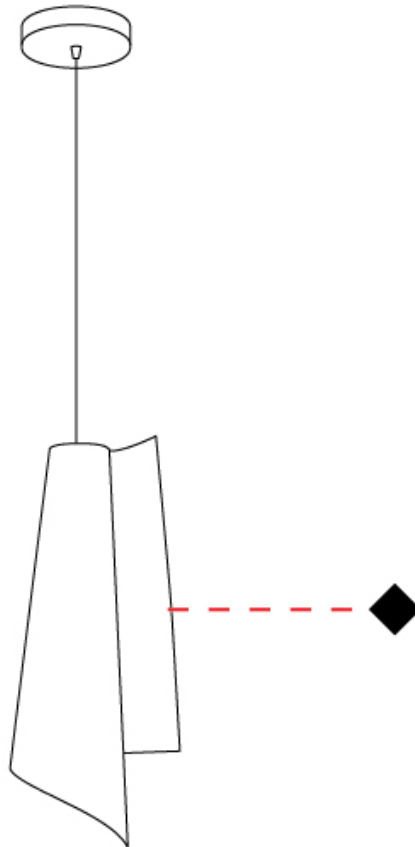

VELA SUSPENSION

D61084-

PROJECT _____

TYPE _____

SPECIFIER _____

QUANTITY _____

DATE _____

D