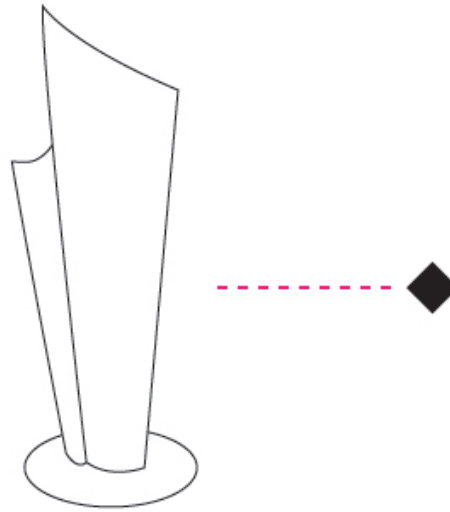

VELA PORTABLE

D64056-

PROJECT

TYPE

SPECIFIER

QUANTITY

DATE

D