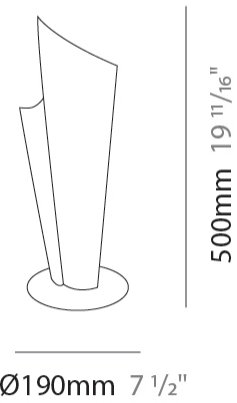

PROJECT
TYPE
SPECIFIER
QUANTITY
DATE

VELA PORTABLE

D64056-

base number   Finish
Options

1. To build a product code in our configurator select the specify button on the base model # product page
2. To build a manual product code on this datasheet choose from the options listed below in blue font and add the suffix to the base model #

GENERAL

Series: Vela
Brand: Linea Zero
Division: Design
Mounting Type: Portable
Mounting Location: Table
Subcategory: Ambient

PHYSICAL

Shape: Abstract
Diameter (mm): 190
Diameter (in): 7 1/2
Height (mm): 500
Height (in): 19 11/16
Light Distribution: Omnidirectional
Diffuser: Polilux™ Shade - See Finish Options
[Fixture Finish: WHI / SIL / NGD / COP / PKM](#)
Fixture Material: Polilux™/ Metal holder

ELECTRICAL

Number of Lamps: 1
Lamp Type: LED Retrofit
Bulb Included: Bulb Not Included
Max. Wattage Per Lamp (W): 7
Lamp Base: E26
Input Voltage (V): 120
Upon Request: 277Vac / GU24

LED

OPTICAL

RATINGS AND CERTIFICATIONS

Certified By: Certified for North American Standards
IP rating: IP20