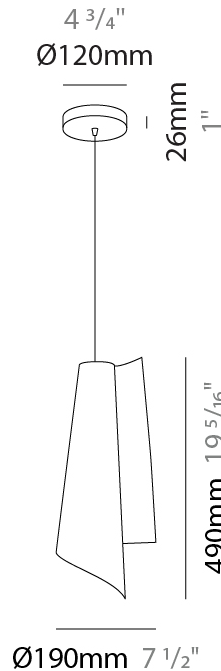

PROJECT	
TYPE	
SPECIFIER	
QUANTITY	
DATE	

VELA SUSPENSION

D61084-

base number   Finish
Options

1. To build a product code in our configurator select the specify button on the base model # product page
2. To build a manual product code on this datasheet choose from the options listed below in blue font and add the suffix to the base model #

GENERAL

Series: Vela
Brand: Linea Zero
Division: Design
Mounting Type: Suspension
Mounting Location: Ceiling
Subcategory: Pendant

PHYSICAL

Shape: Abstract
Diameter (mm): 190
Diameter (in): 7 1/2
Height (mm): 490
Height (in): 19 5/16
Max. Overall Height (mm): 2516
Max. Overall Height (in): 99
Light Distribution: Omnidirectional
Diffuser: Polilux™ Shade - See Finish Options
Fixture Finish: WHI / SIL / NGD / COP / PKM
Fixture Material: Polilux™/ Metal holder
Cable Details: 2,000 mm cable included.

ELECTRICAL

Number of Lamps: 1
Lamp Type: LED Retrofit
Bulb Included: Bulb Not Included
Max. Wattage Per Lamp (W): 7
Lamp Base: E26
Input Voltage (V): 120
Upon Request: 277Vac / GU24

LED

OPTICAL

RATINGS AND CERTIFICATIONS

Certified By: Certified for North American Standards
IP rating: IP20