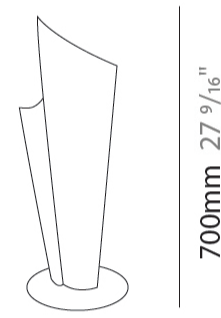

PROJECT	_____
TYPE	_____
SPECIFIER	_____
QUANTITY	_____
DATE	_____

VELA PORTABLE

D64057-

base number   Finish
Options

1. To build a product code in our configurator select the specify button on the base model # product page
2. To build a manual product code on this datasheet choose from the options listed below in blue font and add the suffix to the base model #

GENERAL

Series: Vela
Brand: Linea Zero
Division: Design
Mounting Type: Portable
Mounting Location: Table
Subcategory: Ambient

PHYSICAL

Shape: Abstract
Diameter (mm): 270
Diameter (in): 10 ⁵/₈
Height (mm): 700
Height (in): 27 ⁹/₁₆
Light Distribution: Omnidirectional
Diffuser: Polilux™ Shade - See Finish Options
Fixture Finish: WHI / SIL / NGD / COP / PKM
Fixture Material: Polilux™/ Metal holder

ELECTRICAL

Number of Lamps: 1
Lamp Type: LED Retrofit
Bulb Included: Bulb Not Included
Max. Wattage Per Lamp (W): 7
Lamp Base: E26
Input Voltage (V): 120
Upon Request: 277Vac / GU24

LED

OPTICAL

RATINGS AND CERTIFICATIONS

Certified By: Certified for North American Standards
IP rating: IP20

Ø270mm 10 ⁵/₈"

700mm 27 ⁹/₁₆"