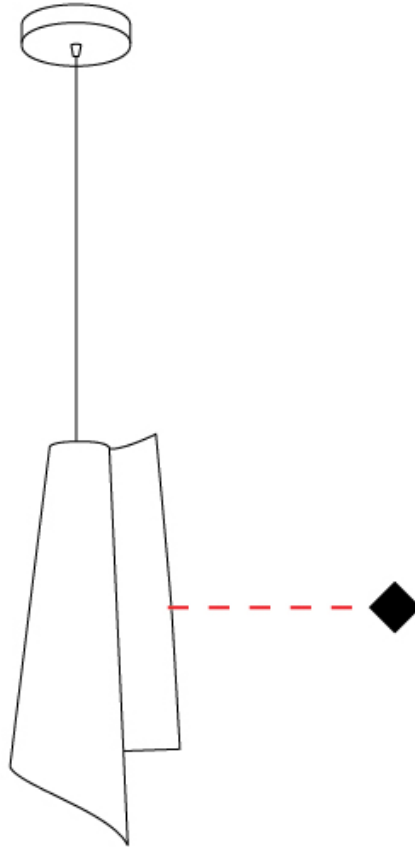

VELA SUSPENSION

D61084-

PROJECT	_____
TYPE	_____
SPECIFIER	_____
QUANTITY	_____
DATE	_____

D