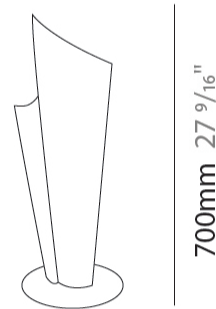

PROJECT
TYPE
SPECIFIER
QUANTITY
DATE

VELA PORTABLE

D64057-

base number   Finish
Options

1. To build a product code in our configurator select the specify button on the base model # product page
2. To build a manual product code on this datasheet choose from the options listed below in blue font and add the suffix to the base model #

GENERAL

Series: Vela
Brand: Linea Zero
Division: Design
Mounting Type: Portable
Mounting Location: Table
Subcategory: Ambient

PHYSICAL

Shape: Abstract
Diameter (mm): 270
Diameter (in): 10 ⁵/₈
Height (mm): 700
Height (in): 27 ⁹/₁₆
Light Distribution: Omnidirectional
Diffuser: Polilux™ Shade - See Finish Options
Fixture Finish: WHI / SIL / NGD / COP / PKM
Fixture Material: Polilux™/ Metal holder

ELECTRICAL

Number of Lamps: 1
Lamp Type: LED Retrofit
Bulb Included: Bulb Not Included
Max. Wattage Per Lamp (W): 7
Lamp Base: E26
Input Voltage (V): 120
Upon Request: 277Vac / GU24

LED

OPTICAL

RATINGS AND CERTIFICATIONS

Certified By: Certified for North American Standards
IP rating: IP20

Ø270mm 10 ⁵/₈"