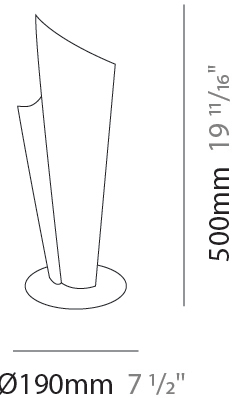

VELA PORTABLE

D64056-

base number   Finish
Options

1. To build a product code in our configurator select the specify button on the base model # product page
2. To build a manual product code on this datasheet choose from the options listed below in blue font and add the suffix to the base model #

GENERAL

Series: Vela
Brand: Linea Zero
Division: Design
Mounting Type: Portable
Mounting Location: Table
Subcategory: Ambient

PHYSICAL

Shape: Abstract
Diameter (mm): 190
Diameter (in): 7 1/2
Height (mm): 500
Height (in): 19 11/16
Light Distribution: Omnidirectional
Diffuser: Polilux™ Shade - See Finish Options
Fixture Finish: WHI / SIL / NGD / COP / PKM
Fixture Material: Polilux™ / Metal holder

ELECTRICAL

Number of Lamps: 1
Lamp Type: LED Retrofit
Bulb Included: Bulb Not Included
Max. Wattage Per Lamp (W): 7
Lamp Base: E26
Input Voltage (V): 120
Upon Request: 277Vac / GU24

LED

OPTICAL

RATINGS AND CERTIFICATIONS

Certified By: Certified for North American Standards
IP rating: IP20