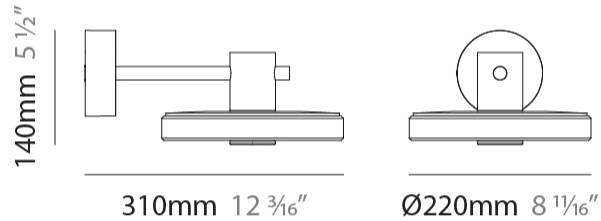

VENEXIA SURFACE

E83448-

base number   Finish
Options

1. To build a product code in our configurator select the specify button on the base model # product page
2. To build a manual product code on this datasheet choose from the options listed below in blue font and add the suffix to the base model #

GENERAL

Series: Venexia
Brand: Panzeri
Division: Exterior
Mounting Type: Surface
Mounting Location: Wall
Subcategory: Downlight

PHYSICAL

Shape: Round
Diameter (mm): 220
Diameter (in): 8 11/16
Height (mm): 140
Depth (mm): 310
Height (in): 5 1/2
Depth (in): 12 3/16
Light Distribution: Direct
Weight (kg): 3.60
Weight (lbs): 7.94
Screws: A4 stainless steel
Diffuser: Matte Cast Glass
Gasket: Transparent silicone
Fixture Finish: COR / MGY / MBR
Fixture Material: Aluminum

ELECTRICAL

Lamp Type: LED
Input Wattage (W): 7.4
Total Output Wattage (W): 5.74
Dimming: Non-Dimmable
Driver Included: No
Driver Location: Remote
Driver Type: Constant Current - Universal
Driver Class: Class 2
Input Voltage (V): 120 - 277
Constant Current (mA): 350
Upon Request: 0-10Vdc dimming 120Vac only

LED

Color Temperature (°K): 2700
Max. Delivered Lumen (lm): 594
Nominal Lumen (lm): 930
CRI: >80 CRI
Efficiency (%): 63.9
Efficacy (lm/w): 74.25
Lamp Life (hrs): 80000

OPTICAL

RATINGS AND CERTIFICATIONS

Certified By: Certified for North American Standards
IP rating: IP65
IK Rating: IK06