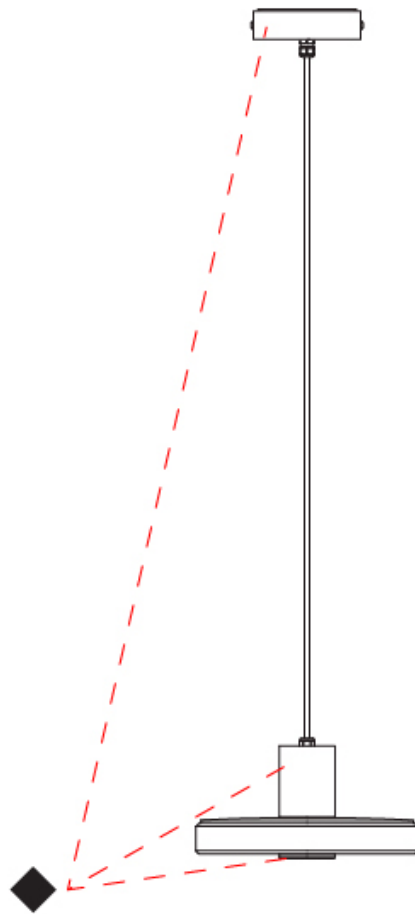

E81700-

PROJECT

TYPE

SPECIFIER

QUANTITY

DATE

E