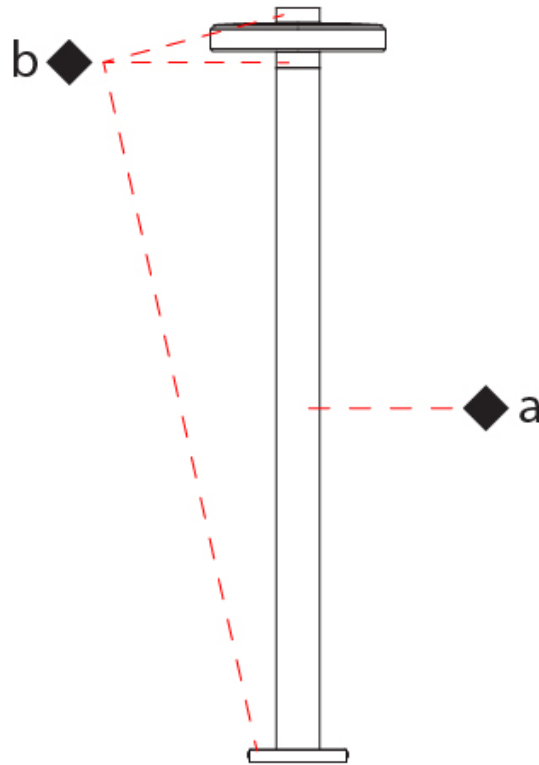

VENEXIA POST

E84383-

PROJECT

TYPE

SPECIFIER

QUANTITY

DATE