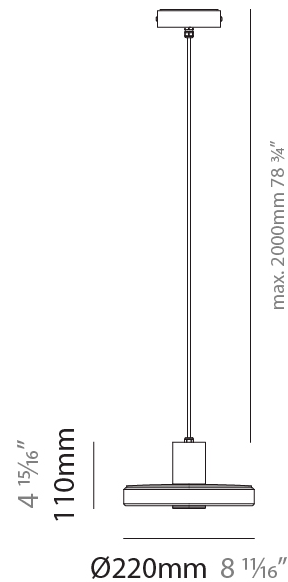

GENERAL

Series: Venexia
Brand: Panzeri
Division: Exterior
Mounting Type: Suspension
Mounting Location: Ceiling
Subcategory: Pendant

PHYSICAL

Shape: Round
Diameter (mm): 220
Diameter (in): 8 15/16
Height (mm): 110
Height (in): 4 15/16
Max. Overall Height (mm): 2110
Max. Overall Height (in): 83 1/16
Light Distribution: Direct
Weight (kg): 3.40
Weight (lbs): 7.5
Screws: A4 stainless steel
Diffuser: Matte Cast Glass
Gasket: Transparent silicone
Fixture Finish: COR / MGY / MBR
Fixture Material: Aluminum
Cable Details: 2000mm Nickered brass M12 cable gland

ELECTRICAL

Lamp Type: LED
Input Wattage (W): 7.4
Total Output Wattage (W): 5.74
Dimming: Non-Dimmable
Driver Included: No
Driver Location: Remote
Driver Type: Constant Current - Universal
Driver Class: Class 2
Input Voltage (V): 120 - 277
Constant Current (MA): 350
Upon Request: 0-10Vdc dimming 120Vac only

LED

Color Temperature (°K): 2700
Max. Delivered Lumen (lm): 594
Nominal Lumen (lm): 930
CRI: >80 CRI
Efficiency (%): 63.9
Efficacy (lm/w): 74.25
Lamp Life (hrs): 80000

OPTICAL

RATINGS AND CERTIFICATIONS

Certified By: Certified for North American Standards
IP rating: IP65
IK Rating: IK06

PROJECT	_____
TYPE	_____
SPECIFIER	_____
QUANTITY	_____
DATE	_____