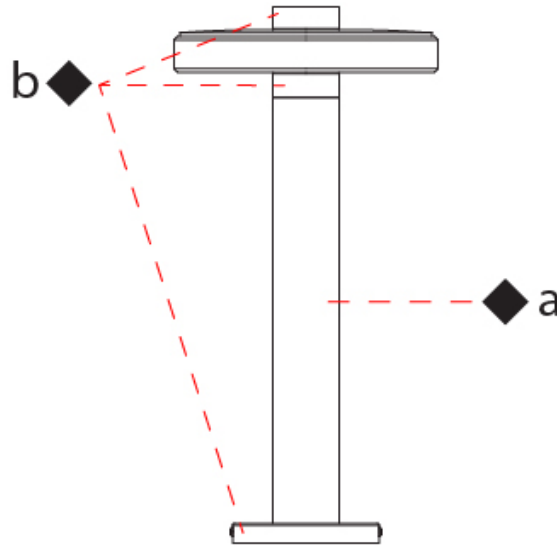

VENEXIA POST

E84381-

PROJECT

TYPE

SPECIFIER

QUANTITY

DATE

E