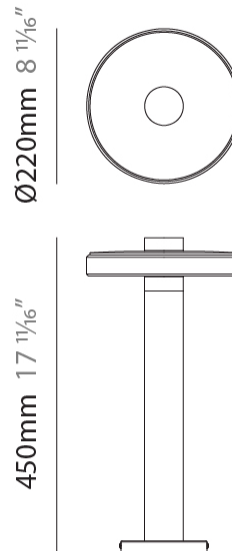

E84381-

base number   Finish
Options

1. To build a product code in our configurator select the specify button on the base model # product page
2. To build a manual product code on this datasheet choose from the options listed below in blue font and add the suffix to the base model #

GENERAL

Series: Venexia
Brand: Panzeri
Division: Exterior
Mounting Type: Post
Mounting Location: Above Ground
Subcategory: Bollard - Garden

PHYSICAL

Shape: Round
Diameter (mm): 220
Diameter (in): 8 ¹¹/₁₆
Height (mm): 450
Height (in): 17 ¹¹/₁₆
Light Distribution: Direct
Weight (kg): 3.43
Weight (lbs): 7.56
Screws: A4 stainless steel
Diffuser: Matte Cast Glass
Gasket: Transparent silicone
Fixture Finish: [COR / MBR / WMB](#)
Fixture Material: Aluminum / Wood
Cable Details: Nickered brass M12 cable gland

ELECTRICAL

Lamp Type: LED
Input Wattage (W): 7.4
Total Output Wattage (W): 5.74
Dimming: Non-Dimmable
Driver Included: No
Driver Location: Remote
Driver Type: Constant Current - Universal
Driver Class: Class 2
Input Voltage (V): 120 - 277
Constant Current (MA): 350
Upon Request: 0-10Vdc dimming 120Vac only

LED

Color Temperature (°K): 2700
Max. Delivered Lumen (lm): 594
Nominal Lumen (lm): 930
CRI: >80 CRI
Efficiency (%): 63.9
Efficacy (lm/w): 74.25
Lamp Life (hrs): 80000

OPTICAL

RATINGS AND CERTIFICATIONS

Certified By: Certified for North American Standards
IP rating: IP65
IK Rating: IK06

PROJECT
TYPE
SPECIFIER
QUANTITY
DATE