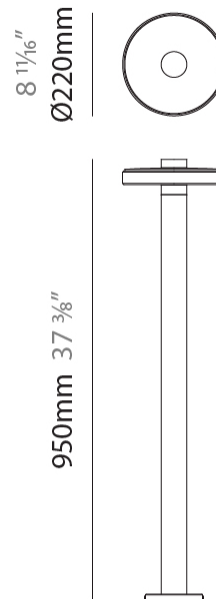

VENEXIA POST

E84383-

base number Finish
Options

1. To build a product code in our configurator select the specify button on the base model # product page
2. To build a manual product code on this datasheet choose from the options listed below in blue font and add the suffix to the base model #

GENERAL

Series: Venexia
Brand: Panzeri
Division: Exterior
Mounting Type: Post
Mounting Location: Above Ground
Subcategory: Bollard - Garden

PHYSICAL

Shape: Round
Diameter (mm): 220
Diameter (in): 8 ¹¹/₁₆
Height (mm): 950
Height (in): 37 ³/₈
Light Distribution: Direct
Weight (kg): 3.82
Weight (lbs): 8.42
Screws: A4 stainless steel
Diffuser: Matte Cast Glass
Gasket: Transparent silicone
Fixture Finish: [COR / MBR / WMB](#)
Fixture Material: Aluminum / Wood
Cable Details: Nickered brass M12 cable gland

ELECTRICAL

Lamp Type: LED
Input Wattage (W): 7.4
Total Output Wattage (W): 5.74
Dimming: Non-Dimmable
Driver Included: No
Driver Location: Remote
Driver Type: Constant Current - 120 / 277Vac
Driver Class: Class 2
Input Voltage (V): 120 - 277
Constant Current (MA): 350
Upon Request: 0-10Vdc dimming 120Vac only

LED

Color Temperature (°K): 2700
Max. Delivered Lumen (lm): 594
Nominal Lumen (lm): 930
CRI: >80 CRI
Efficiency (%): 63.9
Efficacy (lm/w): 74.25
Lamp Life (hrs): 80000

OPTICAL

RATINGS AND CERTIFICATIONS

Certified By: Certified for North American Standards
IP rating: IP65
IK Rating: IK06