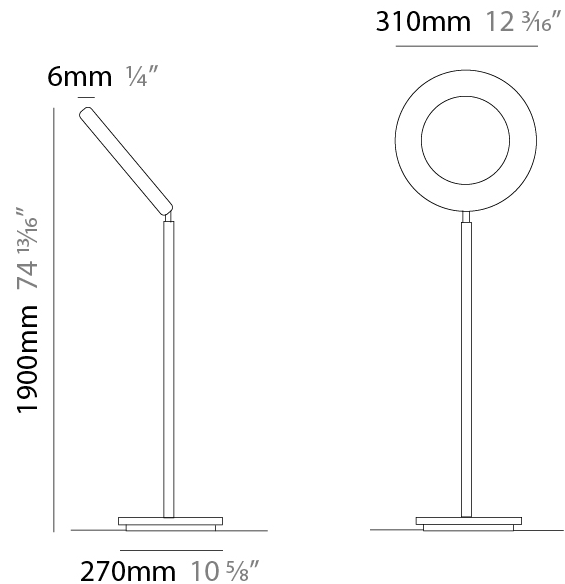

PROJECT
TYPE
SPECIFIER
QUANTITY
DATE

VERA PORTABLE

D44008- -

base number   Color   Finish
Temperature   Options

1. To build a product code in our configurator select the specify button on the base model # product page
2. To build a manual product code on this datasheet choose from the options listed below in blue font and add the suffix to the base model #

GENERAL

Series: Vera
Brand: Icone
Division: Design
Mounting Type: Portable
Mounting Location: Floor
Subcategory: Ambient

PHYSICAL

Shape: Round
Diameter (mm): 310
Diameter (in): 12 ³/₁₆
Height (mm): 1900
Height (in): 74 ¹³/₁₆
Light Distribution: Direct / Indirect
Fixture Finish: [ALU / BLK / WHI](#)
Fixture Material: Aluminum
Upon Request: Bolt Down

ELECTRICAL

Lamp Type: LED
Total Output Wattage (W): 25.2
Dimming: Electronic Low Voltage Dimming
Driver Location: Inline Transformer Plug
Input Voltage (V): 120
Constant Current (MA): 700

LED

Color Temperature (°K): [2700 / 3000](#)
Nominal Lumen (lm): 3897
CRI: >90 CRI
Lamp Life (hrs): 50000

OPTICAL

RATINGS AND CERTIFICATIONS

Certified By: Certified for North American Standards
IP rating: IP20