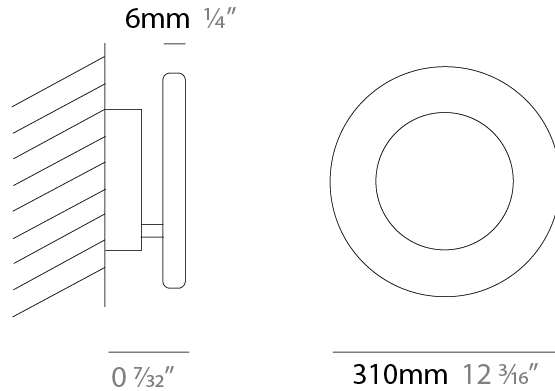

PROJECT	_____
TYPE	_____
SPECIFIER	_____
QUANTITY	_____
DATE	_____

VERA SURFACE

D42065-

base number
Color   Finish
Temperature   Options

1. To build a product code in our configurator select the specify button on the base model # product page
2. To build a manual product code on this datasheet choose from the options listed below in blue font and add the suffix to the base model #

GENERAL

Series: Vera
Brand: Icone
Division: Design
Mounting Type: Surface
Mounting Location: Wall / Ceiling
Subcategory: Wall Effect

PHYSICAL

Shape: Round
Diameter (mm): 310
Diameter (in): 12 ³/₁₆
Height (mm): 310
Depth (mm): 70
Height (in): 12 ³/₁₆
Depth (in): 2 ³/₄
Extension (mm): 360
Extension (in): 14 ³/₁₆
Light Distribution: Direct / Indirect
Fixture Finish: [GLF_WHI](#) / [GLF_RUS](#) / [CLF_BLK](#) / [WHI_ALU](#) / [WHI_COP](#) / [WHI_WHI](#) / [WHI_BRA](#) / [WHI_RUS](#) / [WHI_BLK](#)
Fixture Material: Aluminum

ELECTRICAL

Lamp Type: LED
Total Output Wattage (W): 25.2
Dimming: Non-Dimmable / 0-10V Dimming
Driver Included: Yes
Driver Location: Integrated
Driver Type: Constant Current - 120-277Vac
Driver Class: Class 2
Input Voltage (V): 120 - 277
Constant Current (MA): 700
Upon Request: 0-10Vdc Dimming

LED

Color Temperature (°K): 2700 / 3000
Nominal Lumen (lm): 3897
CRI: >90 CRI
Lamp Life (hrs): 50000

OPTICAL

RATINGS AND CERTIFICATIONS

Certified By: Certified for North American Standards
IP rating: IP20