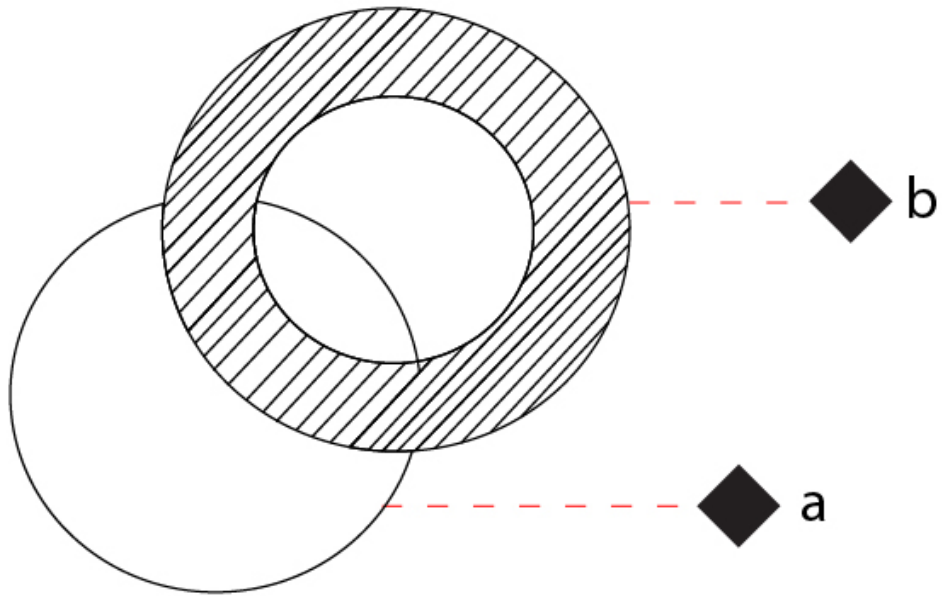

D42063-

PROJECT	_____
TYPE	_____
SPECIFIER	_____
QUANTITY	_____
DATE	_____

D