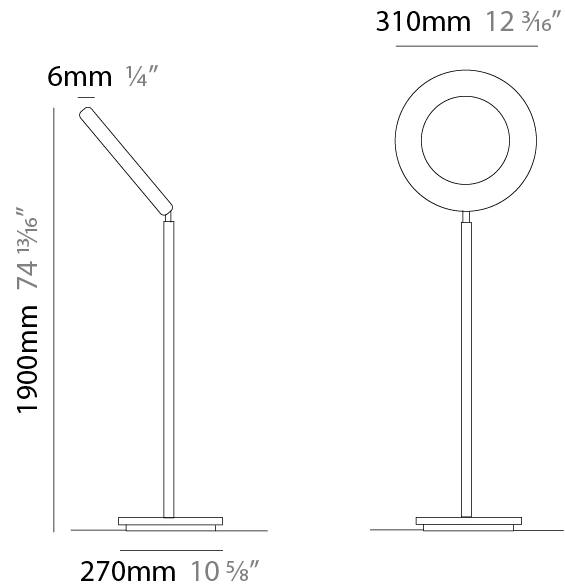

PROJECT	_____
TYPE	_____
SPECIFIER	_____
QUANTITY	_____
DATE	_____

VERA PORTABLE

D44008- _____ - _____
base number   Color   Finish
                         Temperature   Options

1. To build a product code in our configurator select the specify button on the base model # product page
2. To build a manual product code on this datasheet choose from the options listed below in blue font and add the suffix to the base model #

GENERAL

Series: Vera
Brand: Icone
Division: Design
Mounting Type: Portable
Mounting Location: Floor
Subcategory: Ambient

PHYSICAL

Shape: Round
Diameter (mm): 310
Diameter (in): 12 ³/₁₆
Height (mm): 1900
Height (in): 74 ¹³/₁₆
Light Distribution: Direct / Indirect
Fixture Finish: [ALU / BLK / WHI](#)
Fixture Material: Aluminum
Upon Request: Bolt Down

ELECTRICAL

Lamp Type: LED
Total Output Wattage (W): 25.2
Dimming: Electronic Low Voltage Dimming
Driver Location: Inline Transformer Plug
Input Voltage (V): 120
Constant Current (MA): 700

LED

Color Temperature (°K): [2700 / 3000](#)
Nominal Lumen (lm): 3897
CRI: >90 CRI
Lamp Life (hrs): 50000

OPTICAL

RATINGS AND CERTIFICATIONS

Certified By: Certified for North American Standards
IP rating: IP20