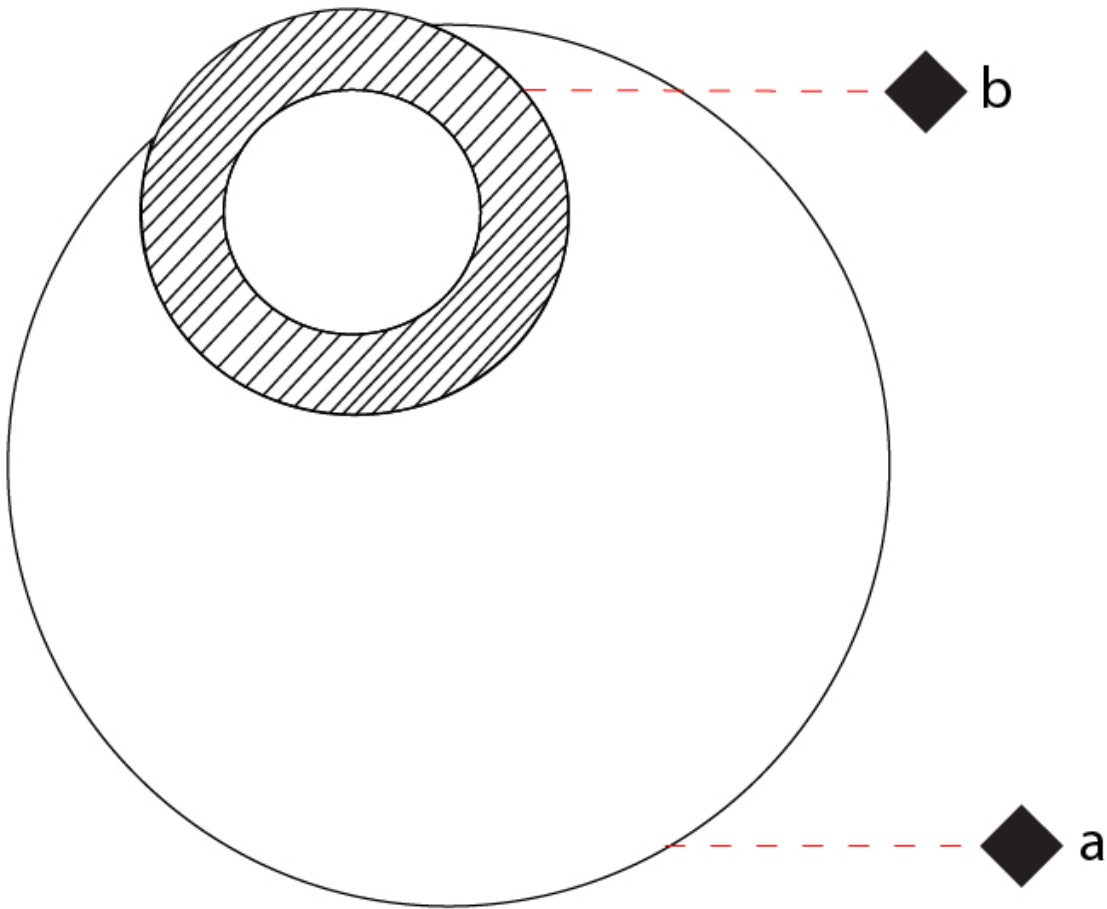

D42066-

PROJECT	_____
TYPE	_____
SPECIFIER	_____
QUANTITY	_____
DATE	_____

D