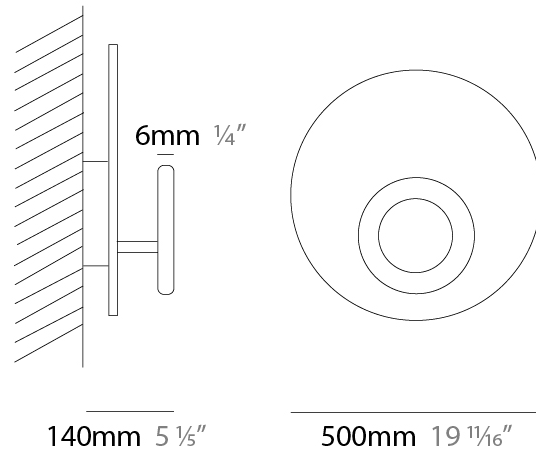

PROJECT	_____
TYPE	_____
SPECIFIER	_____
QUANTITY	_____
DATE	_____

VERA SURFACE

D42066- _____ - _____
base number   Color   Finish
                         Temperature   Options

1. To build a product code in our configurator select the specify button on the base model # product page
2. To build a manual product code on this datasheet choose from the options listed below in blue font and add the suffix to the base model #

GENERAL

Series: Vera
Brand: Icone
Division: Design
Mounting Type: Surface
Mounting Location: Wall / Ceiling
Subcategory: Wall Effect

PHYSICAL

Shape: Round
Diameter (mm): 500
Diameter (in): 19 11/16
Height (mm): 500
Height (in): 19 11/16
Extension (mm): 140
Extension (in): 5 1/2
Light Distribution: Direct / Indirect
Fixture Finish: [GLF_WHI](#) / [GLF_RUS](#) / [CLF_BLK](#) / [WHI_ALU](#) / [WHI_COP](#) / [WHI_WHI](#) / [WHI_BRA](#) / [WHI_RUS](#) / [WHI_BLK](#)
Fixture Material: Aluminum

ELECTRICAL

Lamp Type: LED
Total Output Wattage (W): 16.8
Dimming: Non-Dimmable / 0-10V Dimming
Driver Included: Yes
Driver Location: Integrated
Driver Type: Constant Current - Universal
Driver Class: Class 2
Input Voltage (V): 120 - 277
Constant Current (MA): 700

LED

Color Temperature (°K): [2700](#) / [3000](#)
Nominal Lumen (lm): 2598
CRI: >90 CRI
Lamp Life (hrs): 50000

OPTICAL

RATINGS AND CERTIFICATIONS

Certified By: Certified for North American Standards
IP rating: IP20