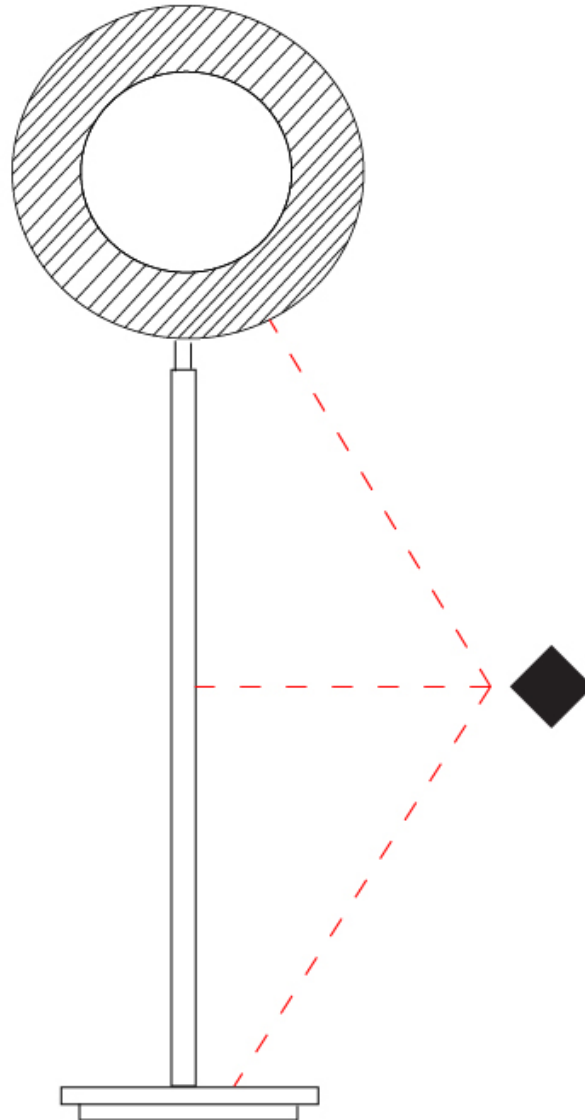

D44008-

PROJECT	_____
TYPE	_____
SPECIFIER	_____
QUANTITY	_____
DATE	_____

D