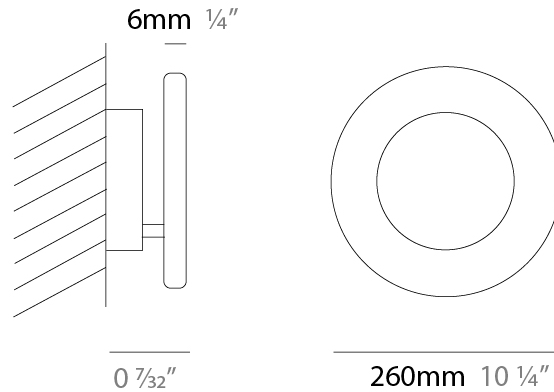

PROJECT	_____
TYPE	_____
SPECIFIER	_____
QUANTITY	_____
DATE	_____

VERA SURFACE

D42064-

base number
Color   Finish
Temperature   Options

1. To build a product code in our configurator select the specify button on the base model # product page
2. To build a manual product code on this datasheet choose from the options listed below in blue font and add the suffix to the base model #

GENERAL

Series: Vera
Brand: Icone
Division: Design
Mounting Type: Surface
Mounting Location: Wall / Ceiling
Subcategory: Wall Effect

PHYSICAL

Shape: Round
Diameter (mm): 260
Diameter (in): 10 1/4
Height (mm): 260
Height (in): 10 1/4
Extension (mm): 320
Extension (in): 12 5/8
Light Distribution: Direct / Indirect
Fixture Finish: GLF_WHI / GLF_RUS / CLF_BLK / WHI_ALU / WHI_COP / WHI_WHI / WHI_BRA / WHI_RUS / WHI_BLK
Fixture Material: Aluminum

ELECTRICAL

Lamp Type: LED
Total Output Wattage (W): 16.8
Dimming: Non-Dimmable / 0-10V Dimming
Driver Included: Yes
Driver Location: Integrated
Driver Type: Constant Current - Universal
Driver Class: Class 2
Input Voltage (V): 120 - 277
Constant Current (MA): 700

LED

Color Temperature (°K): 2700 / 3000
Nominal Lumen (lm): 2598
CRI: >90 CRI
Lamp Life (hrs): 50000

OPTICAL

RATINGS AND CERTIFICATIONS

Certified By: Certified for North American Standards
IP rating: IP20