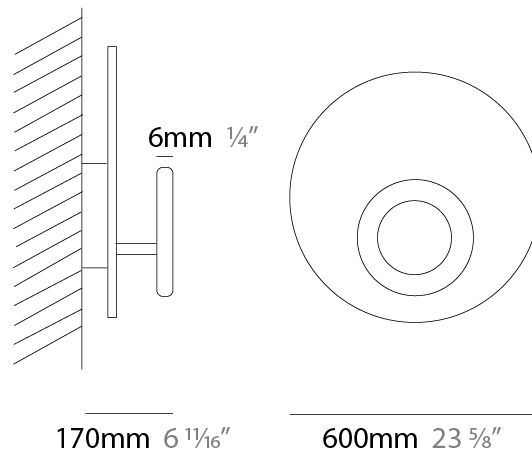

PROJECT	_____
TYPE	_____
SPECIFIER	_____
QUANTITY	_____
DATE	_____

VERA SURFACE

D42067- -

base number
Color   Finish
Temperature   Options

1. To build a product code in our configurator select the specify button on the base model # product page
2. To build a manual product code on this datasheet choose from the options listed below in blue font and add the suffix to the base model #

GENERAL

Series: Vera
Brand: Icone
Division: Design
Mounting Type: Surface
Mounting Location: Wall / Ceiling
Subcategory: Wall Effect

PHYSICAL

Shape: Round
Diameter (mm): 660
Diameter (in): 23 ⁵/₈
Extension (mm): 170
Extension (in): 6 ¹¹/₁₆
Light Distribution: Direct / Indirect
Fixture Finish: [GLF_WHI](#) / [GLF_RUS](#) / [CLF_BLK](#) / [WHI_ALU](#) / [WHI_COP](#) / [WHI_WHI](#) / [WHI_BRA](#) / [WHI_RUS](#) / [WHI_BLK](#)
Fixture Material: Aluminum

ELECTRICAL

Lamp Type: LED
Total Output Wattage (W): 25.2
Dimming: Non-Dimmable
Driver Included: Yes
Driver Location: Integrated
Driver Type: Constant Current - 120-277Vac
Driver Class: Class 2
Input Voltage (V): 120 - 277
Constant Current (MA): 700
Upon Request: 0-10Vdc Dimming

LED

Color Temperature (°K): [2700](#) / [3000](#)
Nominal Lumen (lm): 3897
CRI: >90 CRI
Lamp Life (hrs): 50000

OPTICAL

RATINGS AND CERTIFICATIONS

Certified By: Certified for North American Standards
IP rating: IP20