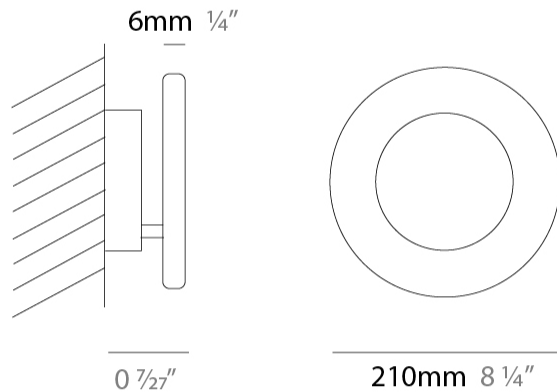

PROJECT	_____
TYPE	_____
SPECIFIER	_____
QUANTITY	_____
DATE	_____

VERA SURFACE

D42063-

base number
Color   Temperature   Finish   Options

1. To build a product code in our configurator select the specify button on the base model # product page
2. To build a manual product code on this datasheet choose from the options listed below in blue font and add the suffix to the base model #

GENERAL

Series: Vera
Brand: Icone
Division: Design
Mounting Type: Surface
Mounting Location: Wall / Ceiling
Subcategory: Wall Effect

PHYSICAL

Shape: Round
Diameter (mm): 210
Diameter (in): 8 ¼
Height (mm): 210
Depth (mm): 70
Height (in): 8 ¼
Depth (in): 2 ¾
Extension (mm): 270
Extension (in): 10 ⅝
Light Distribution: Direct / Indirect
Fixture Finish: [GLF_WHI](#) / [GLF_RUS](#) / [CLF_BLK](#) / [WHI_ALU](#) / [WHI_COP](#) / [WHI_WHI](#) / [WHI_BRA](#) / [WHI_RUS](#) / [WHI_BLK](#)
Fixture Material: Aluminum

ELECTRICAL

Lamp Type: LED
Input Wattage (W): 16
Total Output Wattage (W): 13.5
Dimming: Non-Dimmable / 0-10V Dimming
Driver Included: Yes
Driver Location: Integrated
Driver Type: Constant Current - 120Vac
Driver Class: Class 2
Input Voltage (V): 120
Constant Current (MA): 700

LED

Color Temperature (°K): 2700 / 3000
Nominal Lumen (lm): 2100
CRI: >90 CRI
Lamp Life (hrs): 50000

OPTICAL

RATINGS AND CERTIFICATIONS

Certified By: Certified for North American Standards
IP rating: IP20