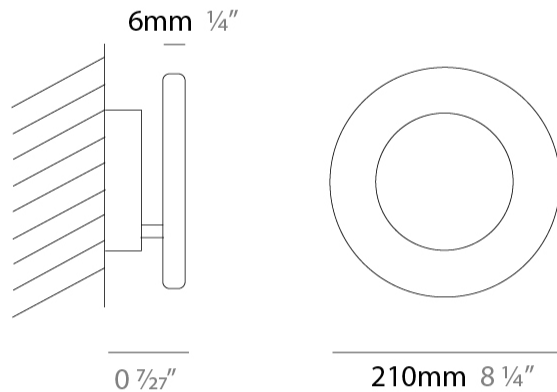

PROJECT	
TYPE	
SPECIFIER	
QUANTITY	
DATE	

VERA SURFACE

D42063-

base number   Color   Finish
                         Temperature   Options

1. To build a product code in our configurator select the specify button on the base model # product page
2. To build a manual product code on this datasheet choose from the options listed below in blue font and add the suffix to the base model #

GENERAL

Series: Vera
Partner: Icone
Division: Design
Installation: Surface
Product Type: Wall Surface
Mounting Location: Ceiling
Light Distribution: Adjustable

PHYSICAL

Shape: Round
Diameter (mm): 210
Diameter (in): 8 1/4
Height (mm): 210
Depth (mm): 70
Height (in): 8 1/4
Depth (in): 2 3/4
Extension (mm): 270
Extension (in): 10 5/8

Fixture Finish: [GLF_WHI](#) / [GLF_RUS](#) / [CLF_BLK](#) / [WHI_ALU](#) / [WHI_COP](#) / [WHI_WHI](#) / [WHI_BRA](#) / [WHI_RUS](#) / [WHI_BLK](#)

Fixture Material: Aluminum

ELECTRICAL

Lamp Type: LED
Input Wattage (W): 16
Total Output Wattage (W): 13.5
Dimming: Non-Dimmable / 0-10V Dimming
Driver Included: Yes
Driver Location: Integrated
Driver Type: Constant Current - 120Vac
Driver Class: Class 2
Input Voltage (V): 120
Constant Current (MA): 700

LED

Color Temperature (°K): 2700 / 3000
Nominal Lumen (lm): 2100
CRI: >90 CRI
Lamp Life (hrs): 50000

OPTICAL

RATINGS AND CERTIFICATIONS

Certified By: Certified for North American Standards
IP rating: IP20