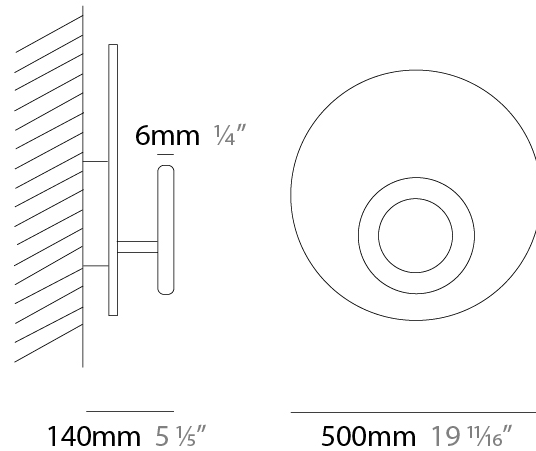

PROJECT	_____
TYPE	_____
SPECIFIER	_____
QUANTITY	_____
DATE	_____

VERA SURFACE

D42066- -

base number
Color   Temperature   Finish   Options

1. To build a product code in our configurator select the specify button on the base model # product page
2. To build a manual product code on this datasheet choose from the options listed below in blue font and add the suffix to the base model #

GENERAL

Series: Vera
Partner: Icone
Division: Design
Installation: Surface
Product Type: Wall Surface
Mounting Location: Ceiling
Light Distribution: Adjustable

PHYSICAL

Shape: Round
Diameter (mm): 500
Diameter (in): 19 11/16
Height (mm): 500
Height (in): 19 11/16
Extension (mm): 140
Extension (in): 5 1/2
Fixture Finish: [GLF_WHI](#) / [GLF_RUS](#) / [CLF_BLK](#) / [WHI_ALU](#) / [WHI_COP](#) / [WHI_WHI](#) / [WHI_BRA](#) / [WHI_RUS](#) / [WHI_BLK](#)
Fixture Material: Aluminum

ELECTRICAL

Lamp Type: LED
Total Output Wattage (W): 16.8
Dimming: Non-Dimmable / 0-10V Dimming
Driver Included: Yes
Driver Location: Integrated
Driver Type: Constant Current - Universal
Driver Class: Class 2
Input Voltage (V): 120 - 277
Constant Current (MA): 700

LED

Color Temperature (°K): [2700](#) / [3000](#)
Nominal Lumen (lm): 2598
CRI: >90 CRI
Lamp Life (hrs): 50000

OPTICAL

RATINGS AND CERTIFICATIONS

Certified By: Certified for North American Standards
IP rating: IP20