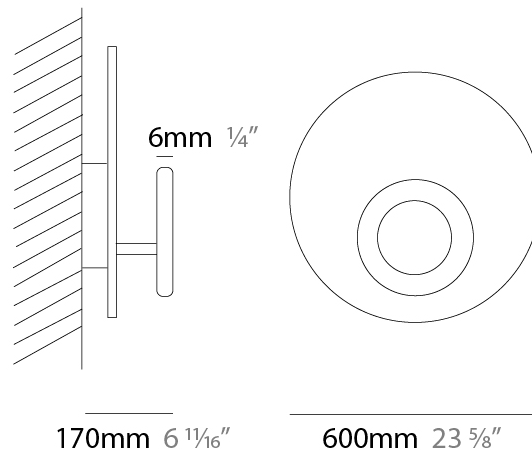

PROJECT	_____
TYPE	_____
SPECIFIER	_____
QUANTITY	_____
DATE	_____

VERA SURFACE

D42067- _____ - _____
base number   Color   Finish
                         Temperature   Options

1. To build a product code in our configurator select the specify button on the base model # product page
2. To build a manual product code on this datasheet choose from the options listed below in blue font and add the suffix to the base model #

GENERAL

Series: Vera
Partner: Icone
Division: Design
Installation: Surface
Product Type: Wall Surface
Mounting Location: Ceiling
Light Distribution: Adjustable

PHYSICAL

Shape: Round
Diameter (mm): 660
Diameter (in): 23 ⁵/₈
Extension (mm): 170
Extension (in): 6 ¹¹/₁₆
Fixture Finish: [GLF_WHI](#) / [GLF_RUS](#) / [CLF_BLK](#) / [WHI_ALU](#) / [WHI_COP](#) / [WHI_WHI](#) / [WHI_BRA](#) / [WHI_RUS](#) / [WHI_BLK](#)
Fixture Material: Aluminum

ELECTRICAL

Lamp Type: LED
Total Output Wattage (W): 25.2
Dimming: Non-Dimmable
Driver Included: Yes
Driver Location: Integrated
Driver Type: Constant Current - 120-277Vac
Driver Class: Class 2
Input Voltage (V): 120 - 277
Constant Current (mA): 700
Upon Request: 0-10Vdc Dimming

LED

Color Temperature (°K): [2700](#) / [3000](#)
Nominal Lumen (lm): 3897
CRI: >90 CRI
Lamp Life (hrs): 50000

OPTICAL

RATINGS AND CERTIFICATIONS

Certified By: Certified for North American Standards
IP rating: IP20