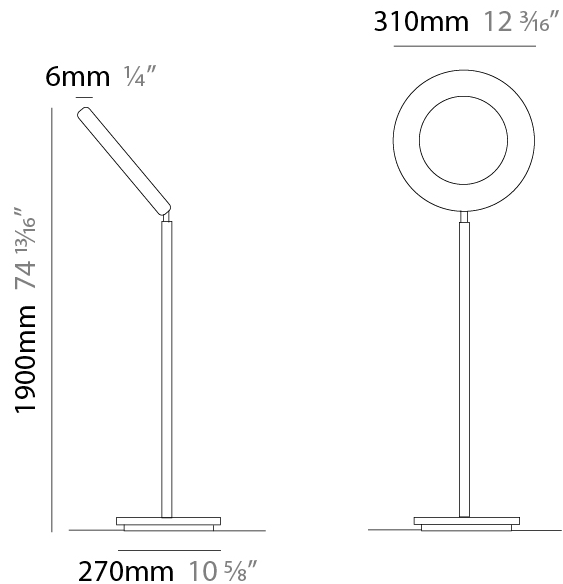

PROJECT	_____
TYPE	_____
SPECIFIER	_____
QUANTITY	_____
DATE	_____

VERA PORTABLE

D44008- _____ - _____

base number   Color _____   Finish _____
                                         Temperature   Options

1. To build a product code in our configurator select the specify button on the base model # product page
2. To build a manual product code on this datasheet choose from the options listed below in blue font and add the suffix to the base model #

GENERAL

Series: Vera
Partner: Icone
Division: Design
Installation: Portable
Product Type: Floor
Mounting Location: Floor
Light Distribution: Adjustable

PHYSICAL

Shape: Round
Diameter (mm): 310
Diameter (in): 12 3/16
Height (mm): 1900
Height (in): 74 13/16
Fixture Finish: [ALU / BLK / WHI](#)
Fixture Material: Aluminum
Upon Request: Bolt Down

ELECTRICAL

Lamp Type: LED
Total Output Wattage (W): 25.2
Dimming: Electronic Low Voltage Dimming
Driver Location: Inline Transformer Plug
Input Voltage (V): 120
Constant Current (MA): 700

LED

Color Temperature (°K): [2700 / 3000](#)
Nominal Lumen (lm): 3897
CRI: >90 CRI
Lamp Life (hrs): 50000

OPTICAL

RATINGS AND CERTIFICATIONS

Certified By: Certified for North American Standards
IP rating: IP20