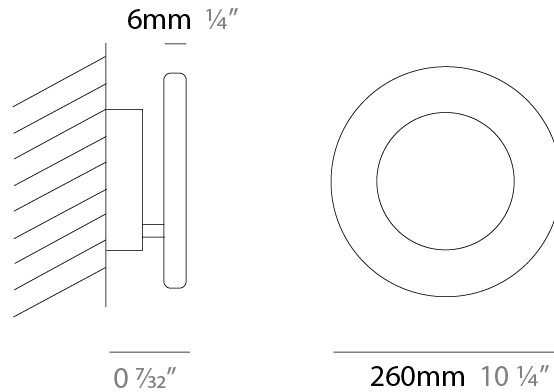

PROJECT	_____
TYPE	_____
SPECIFIER	_____
QUANTITY	_____
DATE	_____

VERA SURFACE

D42064- -

base number
Color   Temperature   Finish   Options

1. To build a product code in our configurator select the specify button on the base model # product page
2. To build a manual product code on this datasheet choose from the options listed below in blue font and add the suffix to the base model #

GENERAL

Series: Vera
Partner: Icone
Division: Design
Installation: Surface
Product Type: Wall Surface
Mounting Location: Ceiling
Light Distribution: Adjustable

PHYSICAL

Shape: Round
Diameter (mm): 260
Diameter (in): 10 1/4
Height (mm): 260
Height (in): 10 1/4
Extension (mm): 320
Extension (in): 12 5/8
Fixture Finish: [GLF_WHI](#) / [GLF_RUS](#) / [CLF_BLK](#) / [WHI_ALU](#) / [WHI_COP](#) / [WHI_WHI](#) / [WHI_BRA](#) / [WHI_RUS](#) / [WHI_BLK](#)
Fixture Material: Aluminum

ELECTRICAL

Lamp Type: LED
Total Output Wattage (W): 16.8
Dimming: Non-Dimmable / 0-10V Dimming
Driver Included: Yes
Driver Location: Integrated
Driver Type: Constant Current - Universal
Driver Class: Class 2
Input Voltage (V): 120 - 277
Constant Current (MA): 700

LED

Color Temperature (°K): [2700](#) / [3000](#)
Nominal Lumen (lm): 2598
CRI: >90 CRI
Lamp Life (hrs): 50000

OPTICAL

RATINGS AND CERTIFICATIONS

Certified By: Certified for North American Standards
IP rating: IP20