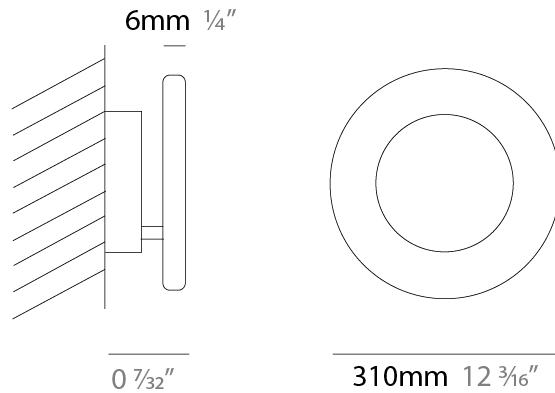

PROJECT	_____
TYPE	_____
SPECIFIER	_____
QUANTITY	_____
DATE	_____

VERA SURFACE

D42065- -

base number
Color   Temperature   Finish   Options

1. To build a product code in our configurator select the specify button on the base model # product page
2. To build a manual product code on this datasheet choose from the options listed below in blue font and add the suffix to the base model #

GENERAL

Series: Vera
Partner: Icone
Division: Design
Installation: Surface
Product Type: Wall Surface
Mounting Location: Ceiling
Light Distribution: Adjustable

PHYSICAL

Shape: Round
Diameter (mm): 310
Diameter (in): 12 ³/₁₆
Height (mm): 310
Depth (mm): 70
Height (in): 12 ³/₁₆
Depth (in): 2 ³/₄
Extension (mm): 360
Extension (in): 14 ³/₁₆

Fixture Finish: [GLF_WHI](#) / [GLF_RUS](#) / [CLF_BLK](#) / [WHI_ALU](#) / [WHI_COP](#) / [WHI_WHI](#) / [WHI_BRA](#) / [WHI_RUS](#) / [WHI_BLK](#)

Fixture Material: Aluminum

ELECTRICAL

Lamp Type: LED
Total Output Wattage (W): 25.2
Dimming: Non-Dimmable / 0-10V Dimming
Driver Included: Yes
Driver Location: Integrated
Driver Type: Constant Current - 120-277Vac
Driver Class: Class 2
Input Voltage (V): 120 - 277
Constant Current (MA): 700
Upon Request: 0-10Vdc Dimming

LED

Color Temperature (°K): 2700 / 3000
Nominal Lumen (lm): 3897
CRI: >90 CRI
Lamp Life (hrs): 50000

OPTICAL

RATINGS AND CERTIFICATIONS

Certified By: Certified for North American Standards
IP rating: IP20