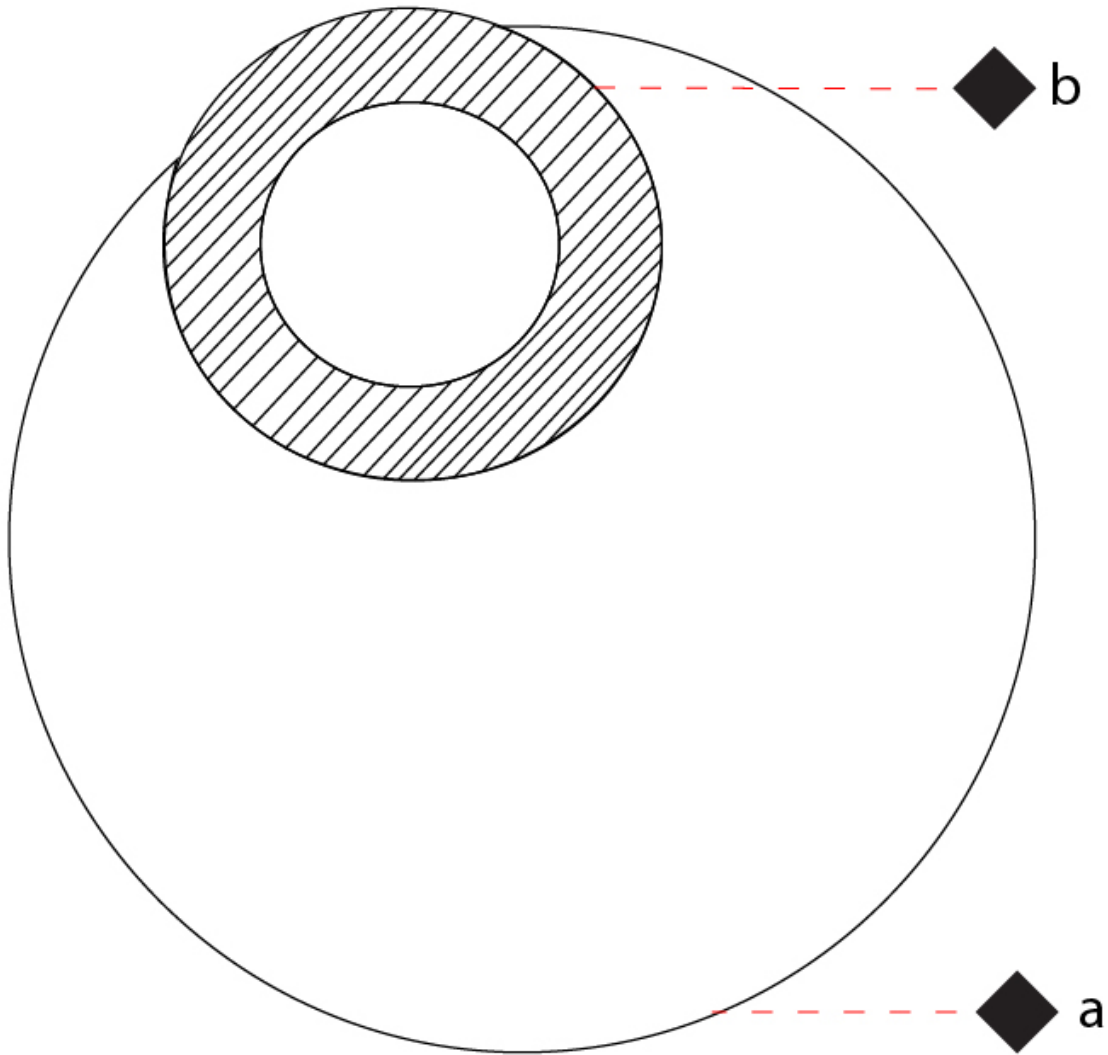

PROJECT	_____
TYPE	_____
SPECIFIER	_____
QUANTITY	_____
DATE	_____

D