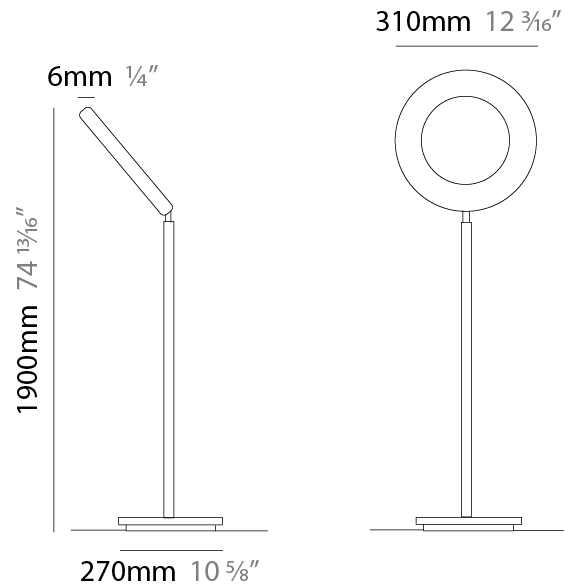

PROJECT
TYPE
SPECIFIER
QUANTITY
DATE

VERA PORTABLE

D44008- -

base number
Color   Temperature   Finish   Options

1. To build a product code in our configurator select the specify button on the base model # product page
2. To build a manual product code on this datasheet choose from the options listed below in blue font and add the suffix to the base model #

GENERAL

Series: Vera
Brand: Icone
Division: Design
Mounting Type: Portable
Mounting Location: Floor
Subcategory: Ambient

PHYSICAL

Shape: Round
Diameter (mm): 310
Diameter (in): 12 ³/₁₆
Height (mm): 1900
Height (in): 74 ¹³/₁₆
Light Distribution: Direct / Indirect
Fixture Finish: [ALU / BLK / WHI](#)
Fixture Material: Aluminum
Upon Request: Bolt Down

ELECTRICAL

Lamp Type: LED
Total Output Wattage (W): 25.2
Dimming: Electronic Low Voltage Dimming
Driver Location: Inline Transformer Plug
Input Voltage (V): 120
Constant Current (MA): 700

LED

Color Temperature (°K): [2700 / 3000](#)
Nominal Lumen (lm): 3897
CRI: >90 CRI
Lamp Life (hrs): 50000

OPTICAL

RATINGS AND CERTIFICATIONS

Certified By: Certified for North American Standards
IP rating: IP20