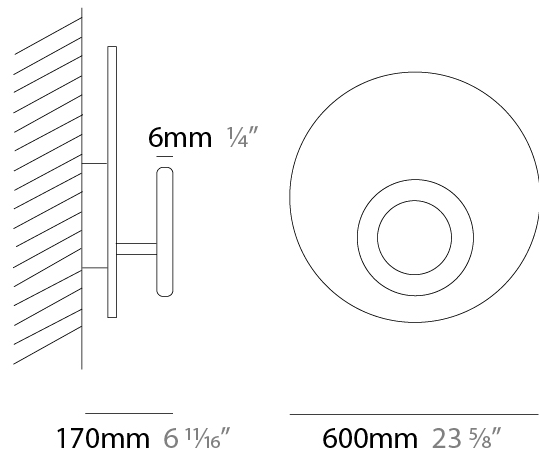

PROJECT	_____
TYPE	_____
SPECIFIER	_____
QUANTITY	_____
DATE	_____

VERA SURFACE

D42067- _____ - _____
base number   Color   Finish
                                 Temperature   Options

1. To build a product code in our configurator select the specify button on the base model # product page
2. To build a manual product code on this datasheet choose from the options listed below in blue font and add the suffix to the base model #

GENERAL

Series: Vera
Brand: Icone
Division: Design
Mounting Type: Surface
Mounting Location: Wall / Ceiling
Subcategory: Wall Effect

PHYSICAL

Shape: Round
Diameter (mm): 660
Diameter (in): 23 ⁵/₈
Extension (mm): 170
Extension (in): 6 ¹¹/₁₆
Light Distribution: Direct / Indirect
Fixture Finish: [GLF_WHI](#) / [GLF_RUS](#) / [CLF_BLK](#) / [WHI_ALU](#) / [WHI_COP](#) / [WHI_WHI](#) / [WHI_BRA](#) / [WHI_RUS](#) / [WHI_BLK](#)
Fixture Material: Aluminum

ELECTRICAL

Lamp Type: LED
Total Output Wattage (W): 25.2
Dimming: Non-Dimmable
Driver Included: Yes
Driver Location: Integrated
Driver Type: Constant Current - 120-277Vac
Driver Class: Class 2
Input Voltage (V): 120 - 277
Constant Current (MA): 700
Upon Request: 0-10Vdc Dimming

LED

Color Temperature (°K): [2700](#) / [3000](#)
Nominal Lumen (lm): 3897
CRI: >90 CRI
Lamp Life (hrs): 50000

OPTICAL

RATINGS AND CERTIFICATIONS

Certified By: Certified for North American Standards
IP rating: IP20