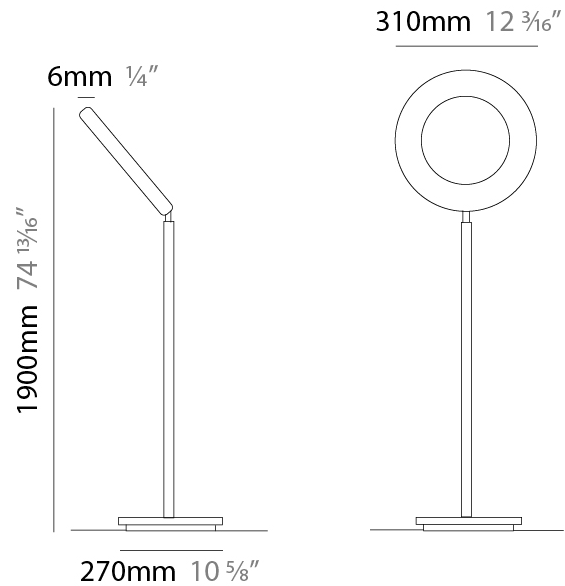

PROJECT
TYPE
SPECIFIER
QUANTITY
DATE

VERA PORTABLE

D44008- -

base number   Color   Finish
Temperature   Options

1. To build a product code in our configurator select the specify button on the base model # product page
2. To build a manual product code on this datasheet choose from the options listed below in blue font and add the suffix to the base model #

GENERAL

Series: Vera
Partner: Icone
Division: Design
Installation: Portable
Product Type: Floor
Mounting Location: Floor
Light Distribution: Adjustable

PHYSICAL

Shape: Round
Diameter (mm): 310
Diameter (in): 12 ³/₁₆
Height (mm): 1900
Height (in): 74 ¹³/₁₆
Fixture Finish: [ALU / BLK / WHI](#)
Fixture Material: Aluminum
Upon Request: Bolt Down

ELECTRICAL

Lamp Type: LED
Total Output Wattage (W): 25.2
Dimming: Electronic Low Voltage Dimming
Driver Location: Inline Transformer Plug
Input Voltage (V): 120
Constant Current (MA): 700

LED

[Color Temperature (°K): 2700 / 3000](#)
Nominal Lumen (lm): 3897
CRI: >90 CRI
Lamp Life (hrs): 50000

OPTICAL

RATINGS AND CERTIFICATIONS

Certified By: Certified for North American Standards
IP rating: IP20