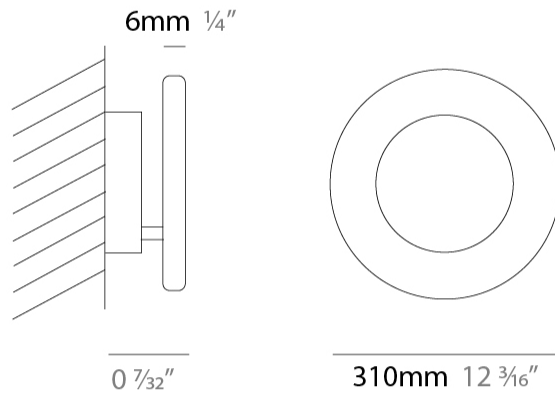

PROJECT	
TYPE	
SPECIFIER	
QUANTITY	
DATE	

VERA SURFACE

D42065-

base number
Color   Temperature   Finish   Options

1. To build a product code in our configurator select the specify button on the base model # product page
2. To build a manual product code on this datasheet choose from the options listed below in blue font and add the suffix to the base model #

GENERAL

Series: Vera
Partner: Icone
Division: Design
Installation: Surface
Product Type: Wall Surface
Mounting Location: Ceiling
Light Distribution: Adjustable

PHYSICAL

Shape: Round
Diameter (mm): 310
Diameter (in): 12 3/16
Height (mm): 310
Depth (mm): 70
Height (in): 12 3/16
Depth (in): 2 3/4
Extension (mm): 360
Extension (in): 14 3/16

Fixture Finish: [GLF_WHI](#) / [GLF_RUS](#) / [CLF_BLK](#) / [WHI_ALU](#) / [WHI_COP](#) / [WHI_WHI](#) / [WHI_BRA](#) / [WHI_RUS](#) / [WHI_BLK](#)

Fixture Material: Aluminum

ELECTRICAL

Lamp Type: LED
Total Output Wattage (W): 25.2
Dimming: Non-Dimmable / 0-10V Dimming
Driver Included: Yes
Driver Location: Integrated
Driver Type: Constant Current - 120-277Vac
Driver Class: Class 2
Input Voltage (V): 120 - 277
Constant Current (MA): 700
Upon Request: 0-10Vdc Dimming

LED

Color Temperature (°K): 2700 / 3000
Nominal Lumen (lm): 3897
CRI: >90 CRI
Lamp Life (hrs): 50000

OPTICAL

RATINGS AND CERTIFICATIONS

Certified By: Certified for North American Standards
IP rating: IP20