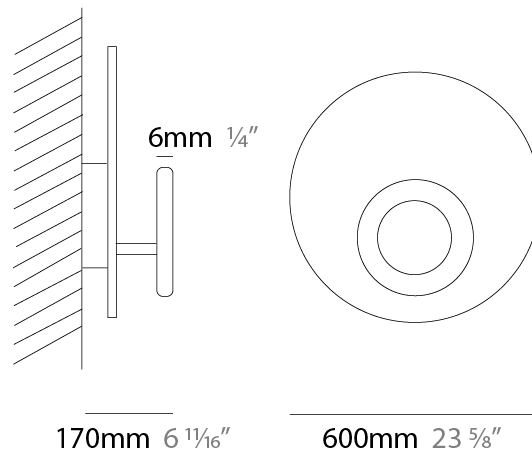

PROJECT	_____
TYPE	_____
SPECIFIER	_____
QUANTITY	_____
DATE	_____

VERA SURFACE

D42067- -

base number
Color   Finish
Temperature   Options

1. To build a product code in our configurator select the specify button on the base model # product page
2. To build a manual product code on this datasheet choose from the options listed below in blue font and add the suffix to the base model #

GENERAL

Series: Vera
Brand: Icone
Division: Design
Mounting Type: Surface
Mounting Location: Wall / Ceiling
Subcategory: Wall Effect

PHYSICAL

Shape: Round
Diameter (mm): 660
Diameter (in): 23 ⁵/₈
Extension (mm): 170
Extension (in): 6 ¹¹/₁₆
Light Distribution: Direct / Indirect
Fixture Finish: [GLF_WHI](#) / [GLF_RUS](#) / [CLF_BLK](#) / [WHI_ALU](#) / [WHI_COP](#) / [WHI_WHI](#) / [WHI_BRA](#) / [WHI_RUS](#) / [WHI_BLK](#)
Fixture Material: Aluminum

ELECTRICAL

Lamp Type: LED
Total Output Wattage (W): 25.2
Dimming: Non-Dimmable
Driver Included: Yes
Driver Location: Integrated
Driver Type: Constant Current - 120-277Vac
Driver Class: Class 2
Input Voltage (V): 120 - 277
Constant Current (MA): 700
Upon Request: 0-10Vdc Dimming

LED

[Color Temperature (°K): 2700 / 3000](#)
Nominal Lumen (lm): 3897
CRI: >90 CRI
Lamp Life (hrs): 50000

OPTICAL

RATINGS AND CERTIFICATIONS

Certified By: Certified for North American Standards
IP rating: IP20