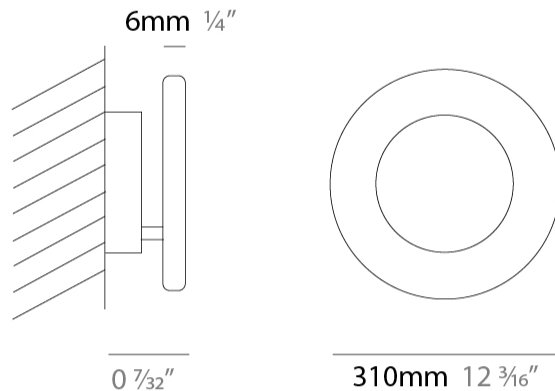

PROJECT	
TYPE	
SPECIFIER	
QUANTITY	
DATE	

VERA SURFACE

D42065-

base number
Color   Finish
Temperature   Options

1. To build a product code in our configurator select the specify button on the base model # product page
2. To build a manual product code on this datasheet choose from the options listed below in blue font and add the suffix to the base model #

GENERAL

Series: Vera
Brand: Icone
Division: Design
Mounting Type: Surface
Mounting Location: Wall / Ceiling
Subcategory: Wall Effect

PHYSICAL

Shape: Round
Diameter (mm): 310
Diameter (in): 12 ³/₁₆
Height (mm): 310
Depth (mm): 70
Height (in): 12 ³/₁₆
Depth (in): 2 ³/₄
Extension (mm): 360
Extension (in): 14 ³/₁₆
Light Distribution: Direct / Indirect
Fixture Finish: [GLF_WHI](#) / [GLF_RUS](#) / [CLF_BLK](#) / [WHI_ALU](#) / [WHI_COP](#) / [WHI_WHI](#) / [WHI_BRA](#) / [WHI_RUS](#) / [WHI_BLK](#)
Fixture Material: Aluminum

ELECTRICAL

Lamp Type: LED
Total Output Wattage (W): 25.2
Dimming: Non-Dimmable / 0-10V Dimming
Driver Included: Yes
Driver Location: Integrated
Driver Type: Constant Current - 120-277Vac
Driver Class: Class 2
Input Voltage (V): 120 - 277
Constant Current (MA): 700
Upon Request: 0-10Vdc Dimming

LED

Color Temperature (°K): 2700 / 3000
Nominal Lumen (lm): 3897
CRI: >90 CRI
Lamp Life (hrs): 50000

OPTICAL

RATINGS AND CERTIFICATIONS

Certified By: Certified for North American Standards
IP rating: IP20