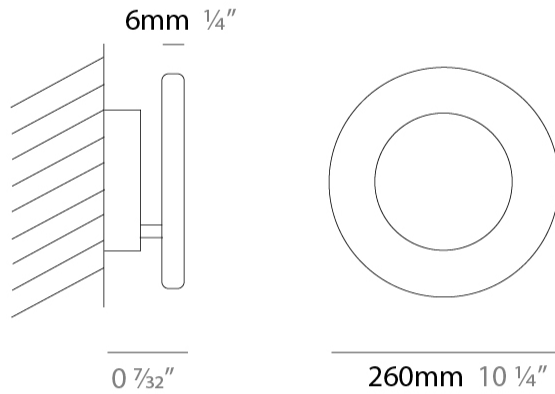

VERA SURFACE

D42064- -

base number
Color   Finish
Temperature   Options

1. To build a product code in our configurator select the specify button on the base model # product page
2. To build a manual product code on this datasheet choose from the options listed below in blue font and add the suffix to the base model #

GENERAL

Series: Vera
Brand: Icone
Division: Design
Mounting Type: Surface
Mounting Location: Wall / Ceiling
Subcategory: Wall Effect

PHYSICAL

Shape: Round
Diameter (mm): 260
Diameter (in): 10 ¼
Height (mm): 260
Height (in): 10 ¼
Extension (mm): 320
Extension (in): 12 5/8
Light Distribution: Direct / Indirect
Fixture Finish: GLF_WHI / GLF_RUS / CLF_BLK / WHI_ALU / WHI_COP / WHI_WHI / WHI_BRA / WHI_RUS / WHI_BLK
Fixture Material: Aluminum

ELECTRICAL

Lamp Type: LED
Total Output Wattage (W): 16.8
Dimming: Non-Dimmable / 0-10V Dimming
Driver Included: Yes
Driver Location: Integrated
Driver Type: Constant Current - Universal
Driver Class: Class 2
Input Voltage (V): 120 - 277
Constant Current (MA): 700

LED

Color Temperature (°K): 2700 / 3000
Nominal Lumen (lm): 2598
CRI: >90 CRI
Lamp Life (hrs): 50000

OPTICAL

RATINGS AND CERTIFICATIONS

Certified By: Certified for North American Standards
IP rating: IP20