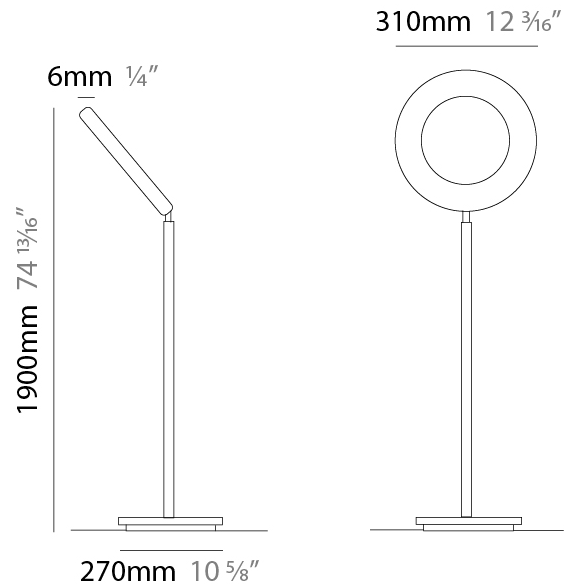

PROJECT	_____
TYPE	_____
SPECIFIER	_____
QUANTITY	_____
DATE	_____

VERA PORTABLE

D44008- _____ - _____

base number   Color _____   Finish _____
                                         Temperature   Options

1. To build a product code in our configurator select the specify button on the base model # product page
2. To build a manual product code on this datasheet choose from the options listed below in blue font and add the suffix to the base model #

GENERAL

Series: Vera
Partner: Icone
Division: Design
Installation: Portable
Product Type: Floor
Mounting Location: Floor
Light Distribution: Adjustable

PHYSICAL

Shape: Round
Diameter (mm): 310
Diameter (in): 12 3/16
Height (mm): 1900
Height (in): 74 13/16
Fixture Finish: [ALU / BLK / WHI](#)
Fixture Material: Aluminum
Upon Request: Bolt Down

ELECTRICAL

Lamp Type: LED
Total Output Wattage (W): 25.2
Dimming: Electronic Low Voltage Dimming
Driver Location: Inline Transformer Plug
Input Voltage (V): 120
Constant Current (MA): 700

LED

Color Temperature (°K): [2700 / 3000](#)
Nominal Lumen (lm): 3897
CRI: >90 CRI
Lamp Life (hrs): 50000

OPTICAL

RATINGS AND CERTIFICATIONS

Certified By: Certified for North American Standards
IP rating: IP20