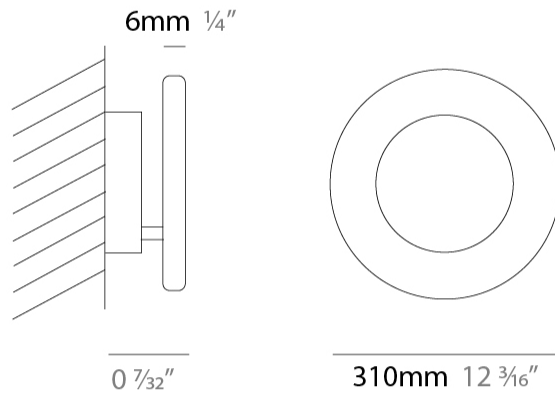

PROJECT	
TYPE	
SPECIFIER	
QUANTITY	
DATE	

VERA SURFACE

D42065-

base number   Color   Finish
Temperature   Options

1. To build a product code in our configurator select the specify button on the base model # product page
2. To build a manual product code on this datasheet choose from the options listed below in blue font and add the suffix to the base model #

GENERAL

Series: Vera
Partner: Icone
Division: Design
Installation: Surface
Product Type: Wall Surface
Mounting Location: Ceiling
Light Distribution: Adjustable

PHYSICAL

Shape: Round
Diameter (mm): 310
Diameter (in): 12 ³/₁₆"
Height (mm): 310
Depth (mm): 70
Height (in): 12 ³/₁₆"
Depth (in): 2 ³/₄"
Extension (mm): 360
Extension (in): 14 ³/₁₆"

Fixture Finish: GLF_WHI / GLF_RUS / CLF_BLK / WHI_ALU / WHI_COP / WHI_WHI / WHI_BRA / WHI_RUS / WHI_BLK

Fixture Material: Aluminum

ELECTRICAL

Lamp Type: LED
Total Output Wattage (W): 25.2
Dimming: Non-Dimmable / 0-10V Dimming
Driver Included: Yes
Driver Location: Integrated
Driver Type: Constant Current - 120-277Vac
Driver Class: Class 2
Input Voltage (V): 120 - 277
Constant Current (MA): 700
Upon Request: 0-10Vdc Dimming

LED

Color Temperature (°K): 2700 / 3000
Nominal Lumen (lm): 3897
CRI: >90 CRI
Lamp Life (hrs): 50000

OPTICAL

RATINGS AND CERTIFICATIONS

Certified By: Certified for North American Standards
IP rating: IP20