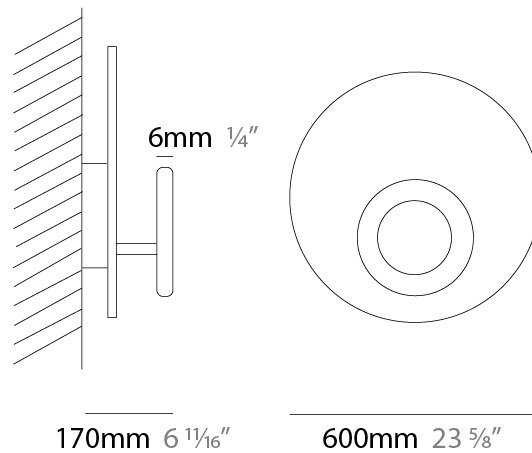

VERA SURFACE

D42067- _____ - _____
base number   Color   Finish
                         Temperature   Options

1. To build a product code in our configurator select the specify button on the base model # product page
2. To build a manual product code on this datasheet choose from the options listed below in blue font and add the suffix to the base model #

GENERAL

Series: Vera
Partner: Icone
Division: Design
Installation: Surface
Product Type: Wall Surface
Mounting Location: Ceiling
Light Distribution: Adjustable

PHYSICAL

Shape: Round
Diameter (mm): 660
Diameter (in): 23 ⁵/₈
Extension (mm): 170
Extension (in): 6 ¹¹/₁₆
Fixture Finish: [GLF_WHI](#) / [GLF_RUS](#) / [CLF_BLK](#) / [WHI_ALU](#) / [WHI_COP](#) / [WHI_WHI](#) / [WHI_BRA](#) / [WHI_RUS](#) / [WHI_BLK](#)
Fixture Material: Aluminum

ELECTRICAL

Lamp Type: LED
Total Output Wattage (W): 25.2
Dimming: Non-Dimmable
Driver Included: Yes
Driver Location: Integrated
Driver Type: Constant Current - 120-277Vac
Driver Class: Class 2
Input Voltage (V): 120 - 277
Constant Current (mA): 700
Upon Request: 0-10Vdc Dimming

LED

Color Temperature (°K): [2700](#) / [3000](#)
Nominal Lumen (lm): 3897
CRI: >90 CRI
Lamp Life (hrs): 50000

OPTICAL

RATINGS AND CERTIFICATIONS

Certified By: Certified for North American Standards
IP rating: IP20