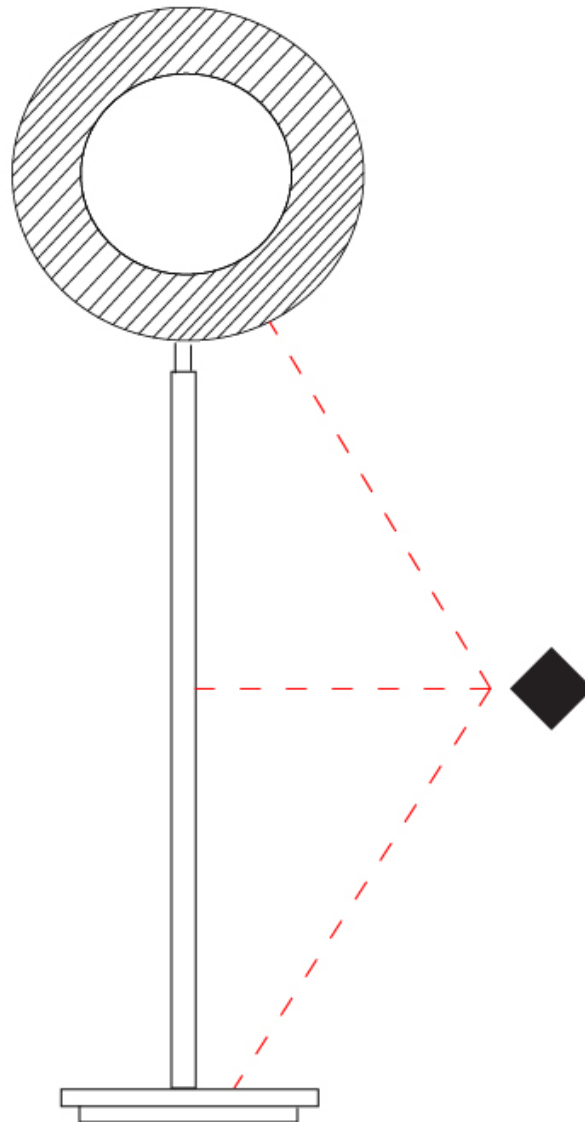

PROJECT

TYPE

SPECIFIER

QUANTITY

DATE

D