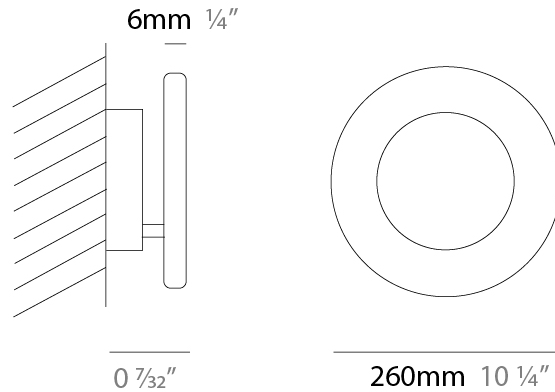

VERA SURFACE

D42064- -

base number
Color   Finish
Temperature   Options

1. To build a product code in our configurator select the specify button on the base model # product page
2. To build a manual product code on this datasheet choose from the options listed below in blue font and add the suffix to the base model #

GENERAL

Series: Vera
Brand: Icone
Division: Design
Mounting Type: Surface
Mounting Location: Wall / Ceiling
Subcategory: Wall Effect

PHYSICAL

Shape: Round
Diameter (mm): 260
Diameter (in): 10 1/4
Height (mm): 260
Height (in): 10 1/4
Extension (mm): 320
Extension (in): 12 5/8
Light Distribution: Direct / Indirect
Fixture Finish: GLF_WHI / GLF_RUS / CLF_BLK / WHI_ALU / WHI_COP / WHI_WHI / WHI_BRA / WHI_RUS / WHI_BLK
Fixture Material: Aluminum

ELECTRICAL

Lamp Type: LED
Total Output Wattage (W): 16.8
Dimming: Non-Dimmable / 0-10V Dimming
Driver Included: Yes
Driver Location: Integrated
Driver Type: Constant Current - Universal
Driver Class: Class 2
Input Voltage (V): 120 - 277
Constant Current (MA): 700

LED

Color Temperature (°K): 2700 / 3000
Nominal Lumen (lm): 2598
CRI: >90 CRI
Lamp Life (hrs): 50000

OPTICAL

RATINGS AND CERTIFICATIONS

Certified By: Certified for North American Standards
IP rating: IP20