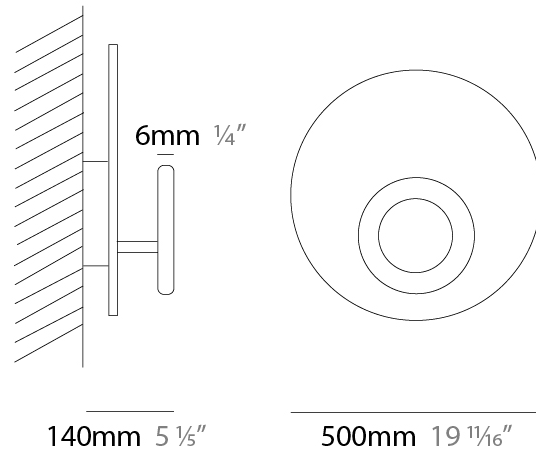

PROJECT	_____
TYPE	_____
SPECIFIER	_____
QUANTITY	_____
DATE	_____

VERA SURFACE

D42066- -

base number
Color   Temperature   Finish   Options

1. To build a product code in our configurator select the specify button on the base model # product page
2. To build a manual product code on this datasheet choose from the options listed below in blue font and add the suffix to the base model #

GENERAL

Series: Vera
Brand: Icone
Division: Design
Mounting Type: Surface
Mounting Location: Wall / Ceiling
Subcategory: Wall Effect

PHYSICAL

Shape: Round
Diameter (mm): 500
Diameter (in): 19 11/16
Height (mm): 500
Height (in): 19 11/16
Extension (mm): 140
Extension (in): 5 1/2
Light Distribution: Direct / Indirect
Fixture Finish: [GLF_WHI](#) / [GLF_RUS](#) / [CLF_BLK](#) / [WHI_ALU](#) / [WHI_COP](#) / [WHI_WHI](#) / [WHI_BRA](#) / [WHI_RUS](#) / [WHI_BLK](#)
Fixture Material: Aluminum

ELECTRICAL

Lamp Type: LED
Total Output Wattage (W): 16.8
Dimming: Non-Dimmable / 0-10V Dimming
Driver Included: Yes
Driver Location: Integrated
Driver Type: Constant Current - Universal
Driver Class: Class 2
Input Voltage (V): 120 - 277
Constant Current (MA): 700

LED

Color Temperature (°K): [2700](#) / [3000](#)
Nominal Lumen (lm): 2598
CRI: >90 CRI
Lamp Life (hrs): 50000

OPTICAL

RATINGS AND CERTIFICATIONS

Certified By: Certified for North American Standards
IP rating: IP20