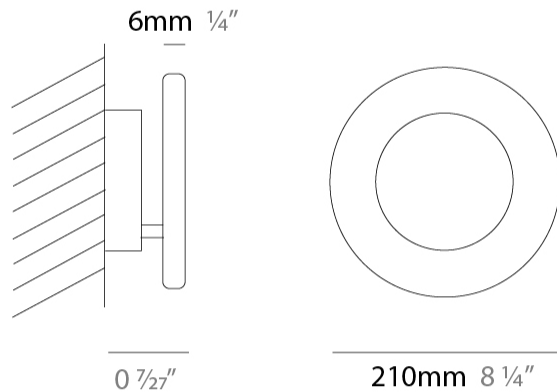

PROJECT	
TYPE	
SPECIFIER	
QUANTITY	
DATE	

VERA SURFACE

D42063-

base number   Color   Finish
Temperature   Options

1. To build a product code in our configurator select the specify button on the base model # product page
2. To build a manual product code on this datasheet choose from the options listed below in blue font and add the suffix to the base model #

GENERAL

Series: Vera
Brand: Icone
Division: Design
Mounting Type: Surface
Mounting Location: Wall / Ceiling
Subcategory: Wall Effect

PHYSICAL

Shape: Round
Diameter (mm): 210
Diameter (in): 8 ¼
Height (mm): 210
Depth (mm): 70
Height (in): 8 ¼
Depth (in): 2 ¾
Extension (mm): 270
Extension (in): 10 ⅝
Light Distribution: Direct / Indirect
Fixture Finish: GLF_WHI / GLF_RUS / CLF_BLK / WHI_ALU / WHI_COP / WHI_WHI / WHI_BRA / WHI_RUS / WHI_BLK
Fixture Material: Aluminum

ELECTRICAL

Lamp Type: LED
Input Wattage (W): 16
Total Output Wattage (W): 13.5
Dimming: Non-Dimmable / 0-10V Dimming
Driver Included: Yes
Driver Location: Integrated
Driver Type: Constant Current - 120Vac
Driver Class: Class 2
Input Voltage (V): 120
Constant Current (MA): 700

LED

Color Temperature (°K): 2700 / 3000
Nominal Lumen (lm): 2100
CRI: >90 CRI
Lamp Life (hrs): 50000

OPTICAL

RATINGS AND CERTIFICATIONS

Certified By: Certified for North American Standards
IP rating: IP20