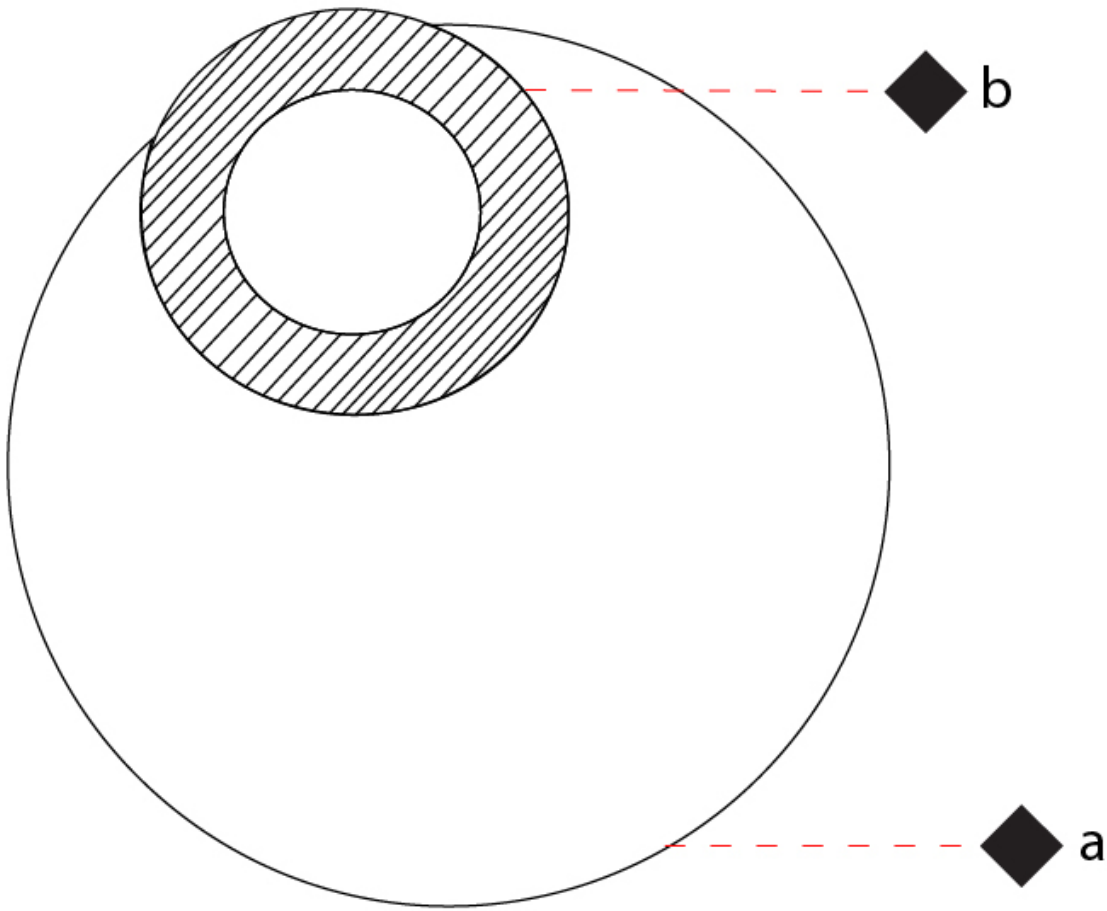

D42066-

PROJECT	_____
TYPE	_____
SPECIFIER	_____
QUANTITY	_____
DATE	_____

D