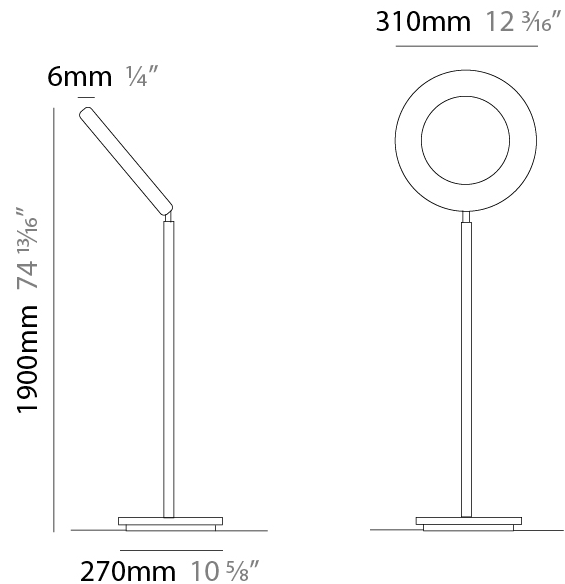

PROJECT	_____
TYPE	_____
SPECIFIER	_____
QUANTITY	_____
DATE	_____

VERA PORTABLE

D44008- _____ - _____

base number   Color   Finish
Temperature   Options

1. To build a product code in our configurator select the specify button on the base model # product page
2. To build a manual product code on this datasheet choose from the options listed below in blue font and add the suffix to the base model #

GENERAL

Series: Vera
Brand: Icone
Division: Design
Mounting Type: Portable
Mounting Location: Floor
Subcategory: Ambient

PHYSICAL

Shape: Round
Diameter (mm): 310
Diameter (in): 12 ³/₁₆
Height (mm): 1900
Height (in): 74 ¹³/₁₆
Light Distribution: Direct / Indirect
Fixture Finish: [ALU / BLK / WHI](#)
Fixture Material: Aluminum
Upon Request: Bolt Down

ELECTRICAL

Lamp Type: LED
Total Output Wattage (W): 25.2
Dimming: Electronic Low Voltage Dimming
Driver Location: Inline Transformer Plug
Input Voltage (V): 120
Constant Current (MA): 700

LED

Color Temperature (°K): [2700 / 3000](#)
Nominal Lumen (lm): 3897
CRI: >90 CRI
Lamp Life (hrs): 50000

OPTICAL

RATINGS AND CERTIFICATIONS

Certified By: Certified for North American Standards
IP rating: IP20