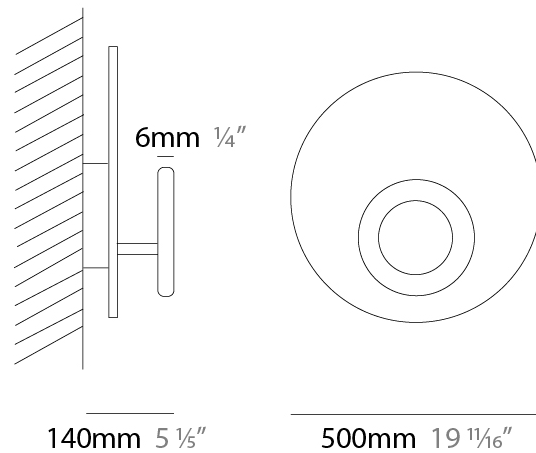

PROJECT	
TYPE	
SPECIFIER	
QUANTITY	
DATE	

VERA SURFACE

D42066- -

base number
Color   Temperature   Finish   Options

1. To build a product code in our configurator select the specify button on the base model # product page
2. To build a manual product code on this datasheet choose from the options listed below in blue font and add the suffix to the base model #

GENERAL

Series: Vera
Brand: Icone
Division: Design
Mounting Type: Surface
Mounting Location: Wall / Ceiling
Subcategory: Wall Effect

PHYSICAL

Shape: Round
Diameter (mm): 500
Diameter (in): 19 11/16
Height (mm): 500
Height (in): 19 11/16
Extension (mm): 140
Extension (in): 5 1/2
Light Distribution: Direct / Indirect
Fixture Finish: [GLF_WHI](#) / [GLF_RUS](#) / [CLF_BLK](#) / [WHI_ALU](#) / [WHI_COP](#) / [WHI_WHI](#) / [WHI_BRA](#) / [WHI_RUS](#) / [WHI_BLK](#)
Fixture Material: Aluminum

ELECTRICAL

Lamp Type: LED
Total Output Wattage (W): 16.8
Dimming: Non-Dimmable / 0-10V Dimming
Driver Included: Yes
Driver Location: Integrated
Driver Type: Constant Current - Universal
Driver Class: Class 2
Input Voltage (V): 120 - 277
Constant Current (MA): 700

LED

Color Temperature (°K): [2700](#) / [3000](#)
Nominal Lumen (lm): 2598
CRI: >90 CRI
Lamp Life (hrs): 50000

OPTICAL

RATINGS AND CERTIFICATIONS

Certified By: Certified for North American Standards
IP rating: IP20