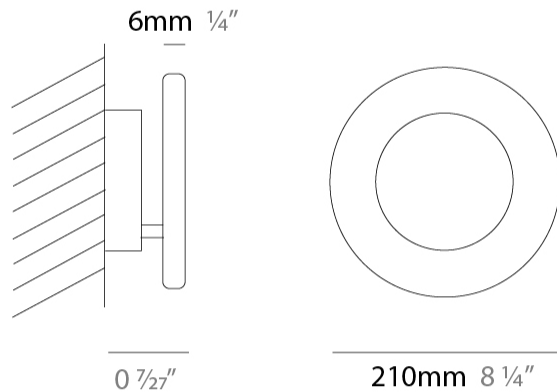

PROJECT	
TYPE	
SPECIFIER	
QUANTITY	
DATE	

VERA SURFACE

D42063-

base number
Color   Finish
Temperature   Options

1. To build a product code in our configurator select the specify button on the base model # product page
2. To build a manual product code on this datasheet choose from the options listed below in blue font and add the suffix to the base model #

GENERAL

Series: Vera
Brand: Icone
Division: Design
Mounting Type: Surface
Mounting Location: Wall / Ceiling
Subcategory: Wall Effect

PHYSICAL

Shape: Round
Diameter (mm): 210
Diameter (in): 8 ¼
Height (mm): 210
Depth (mm): 70
Height (in): 8 ¼
Depth (in): 2 ¾
Extension (mm): 270
Extension (in): 10 ⅝
Light Distribution: Direct / Indirect
Fixture Finish: [GLF_WHI](#) / [GLF_RUS](#) / [CLF_BLK](#) / [WHI_ALU](#) / [WHI_COP](#) / [WHI_WHI](#) / [WHI_BRA](#) / [WHI_RUS](#) / [WHI_BLK](#)
Fixture Material: Aluminum

ELECTRICAL

Lamp Type: LED
Input Wattage (W): 16
Total Output Wattage (W): 13.5
Dimming: Non-Dimmable / 0-10V Dimming
Driver Included: Yes
Driver Location: Integrated
Driver Type: Constant Current - 120Vac
Driver Class: Class 2
Input Voltage (V): 120
Constant Current (MA): 700

LED

Color Temperature (°K): 2700 / 3000
Nominal Lumen (lm): 2100
CRI: >90 CRI
Lamp Life (hrs): 50000

OPTICAL

RATINGS AND CERTIFICATIONS

Certified By: Certified for North American Standards
IP rating: IP20