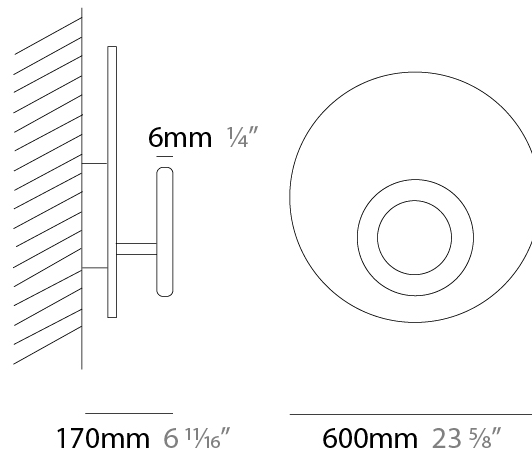

PROJECT	_____
TYPE	_____
SPECIFIER	_____
QUANTITY	_____
DATE	_____

VERA SURFACE

D42067- _____ - _____
base number   Color   Finish
                                         Temperature   Options

1. To build a product code in our configurator select the specify button on the base model # product page
2. To build a manual product code on this datasheet choose from the options listed below in blue font and add the suffix to the base model #

GENERAL

Series: Vera
Brand: Icone
Division: Design
Mounting Type: Surface
Mounting Location: Wall / Ceiling
Subcategory: Wall Effect

PHYSICAL

Shape: Round
Diameter (mm): 660
Diameter (in): 23 ⁵/₈
Extension (mm): 170
Extension (in): 6 ¹¹/₁₆
Light Distribution: Direct / Indirect
Fixture Finish: [GLF_WHI](#) / [GLF_RUS](#) / [CLF_BLK](#) / [WHI_ALU](#) / [WHI_COP](#) / [WHI_WHI](#) / [WHI_BRA](#) / [WHI_RUS](#) / [WHI_BLK](#)
Fixture Material: Aluminum

ELECTRICAL

Lamp Type: LED
Total Output Wattage (W): 25.2
Dimming: Non-Dimmable
Driver Included: Yes
Driver Location: Integrated
Driver Type: Constant Current - 120-277Vac
Driver Class: Class 2
Input Voltage (V): 120 - 277
Constant Current (MA): 700
Upon Request: 0-10Vdc Dimming

LED

Color Temperature (°K): [2700](#) / [3000](#)
Nominal Lumen (lm): 3897
CRI: >90 CRI
Lamp Life (hrs): 50000

OPTICAL

RATINGS AND CERTIFICATIONS

Certified By: Certified for North American Standards
IP rating: IP20