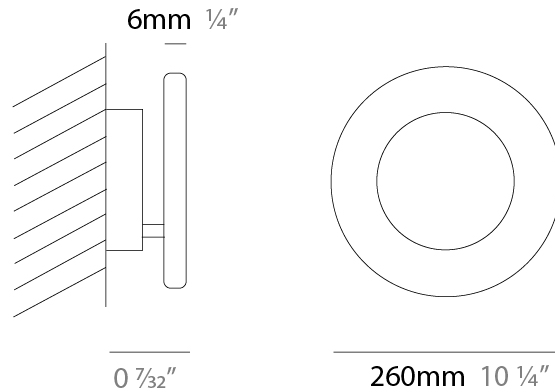

VERA SURFACE

D42064- _____ - _____
base number   Color   Finish
                                         Temperature   Options

1. To build a product code in our configurator select the specify button on the base model # product page
2. To build a manual product code on this datasheet choose from the options listed below in blue font and add the suffix to the base model #

GENERAL

Series: Vera
Brand: Icone
Division: Design
Mounting Type: Surface
Mounting Location: Wall / Ceiling
Subcategory: Wall Effect

PHYSICAL

Shape: Round
Diameter (mm): 260
Diameter (in): 10 ¼
Height (mm): 260
Height (in): 10 ¼
Extension (mm): 320
Extension (in): 12 5/8
Light Distribution: Direct / Indirect
Fixture Finish: GLF_WHI / GLF_RUS / CLF_BLK / WHI_ALU / WHI_COP / WHI_WHI / WHI_BRA / WHI_RUS / WHI_BLK
Fixture Material: Aluminum

ELECTRICAL

Lamp Type: LED
Total Output Wattage (W): 16.8
Dimming: Non-Dimmable / 0-10V Dimming
Driver Included: Yes
Driver Location: Integrated
Driver Type: Constant Current - Universal
Driver Class: Class 2
Input Voltage (V): 120 - 277
Constant Current (MA): 700

LED

Color Temperature (°K): 2700 / 3000
Nominal Lumen (lm): 2598
CRI: >90 CRI
Lamp Life (hrs): 50000

OPTICAL

RATINGS AND CERTIFICATIONS

Certified By: Certified for North American Standards
IP rating: IP20