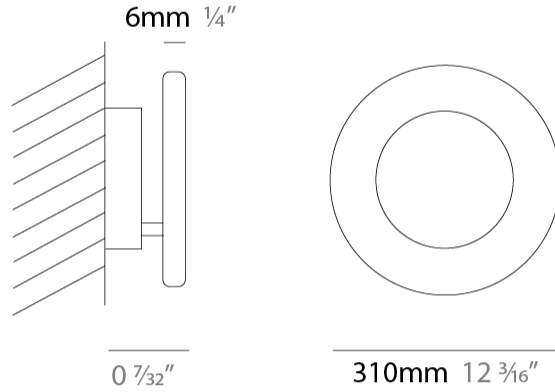

VERA SURFACE

D42065- -

base number   Color   Finish
Temperature   Options

1. To build a product code in our configurator select the specify button on the base model # product page
2. To build a manual product code on this datasheet choose from the options listed below in blue font and add the suffix to the base model #

GENERAL

Series: Vera
Brand: Icone
Division: Design
Mounting Type: Surface
Mounting Location: Wall / Ceiling
Subcategory: Wall Effect

PHYSICAL

Shape: Round
Diameter (mm): 310
Diameter (in): 12 ³/₁₆
Height (mm): 310
Depth (mm): 70
Height (in): 12 ³/₁₆
Depth (in): 2 ⁷/₁₆
Extension (mm): 360
Extension (in): 14 ³/₁₆
Light Distribution: Direct / Indirect
Fixture Finish: [GLF_WHI](#) / [GLF_RUS](#) / [CLF_BLK](#) / [WHI_ALU](#) / [WHI_COP](#) / [WHI_WHI](#) / [WHI_BRA](#) / [WHI_RUS](#) / [WHI_BLK](#)
Fixture Material: Aluminum

ELECTRICAL

Lamp Type: LED
Total Output Wattage (W): 25.2
Dimming: Non-Dimmable / 0-10V Dimming
Driver Included: Yes
Driver Location: Integrated
Driver Type: Constant Current - 120-277Vac
Driver Class: Class 2
Input Voltage (V): 120 - 277
Constant Current (MA): 700
Upon Request: 0-10Vdc Dimming

LED

Color Temperature (°K): 2700 / 3000
Nominal Lumen (lm): 3897
CRI: >90 CRI
Lamp Life (hrs): 50000

OPTICAL

RATINGS AND CERTIFICATIONS

Certified By: Certified for North American Standards
IP rating: IP20