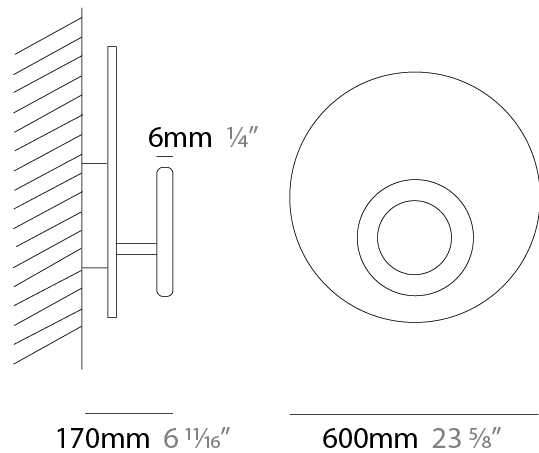

PROJECT	_____
TYPE	_____
SPECIFIER	_____
QUANTITY	_____
DATE	_____

VERA SURFACE

D42067- _____ - _____
base number   Color   Finish
                         Temperature   Options

1. To build a product code in our configurator select the specify button on the base model # product page
2. To build a manual product code on this datasheet choose from the options listed below in blue font and add the suffix to the base model #

GENERAL

Series: Vera
Brand: Icone
Division: Design
Mounting Type: Surface
Mounting Location: Wall / Ceiling
Subcategory: Wall Effect

PHYSICAL

Shape: Round
Diameter (mm): 660
Diameter (in): 23 ⁵/₈
Extension (mm): 170
Extension (in): 6 ¹¹/₁₆
Light Distribution: Direct / Indirect
Fixture Finish: [GLF_WHI](#) / [GLF_RUS](#) / [CLF_BLK](#) / [WHI_ALU](#) / [WHI_COP](#) / [WHI_WHI](#) / [WHI_BRA](#) / [WHI_RUS](#) / [WHI_BLK](#)
Fixture Material: Aluminum

ELECTRICAL

Lamp Type: LED
Total Output Wattage (W): 25.2
Dimming: Non-Dimmable
Driver Included: Yes
Driver Location: Integrated
Driver Type: Constant Current - 120-277Vac
Driver Class: Class 2
Input Voltage (V): 120 - 277
Constant Current (mA): 700
Upon Request: 0-10Vdc Dimming

LED

Color Temperature (°K): [2700](#) / [3000](#)
Nominal Lumen (lm): 3897
CRI: >90 CRI
Lamp Life (hrs): 50000

OPTICAL

RATINGS AND CERTIFICATIONS

Certified By: Certified for North American Standards
IP rating: IP20