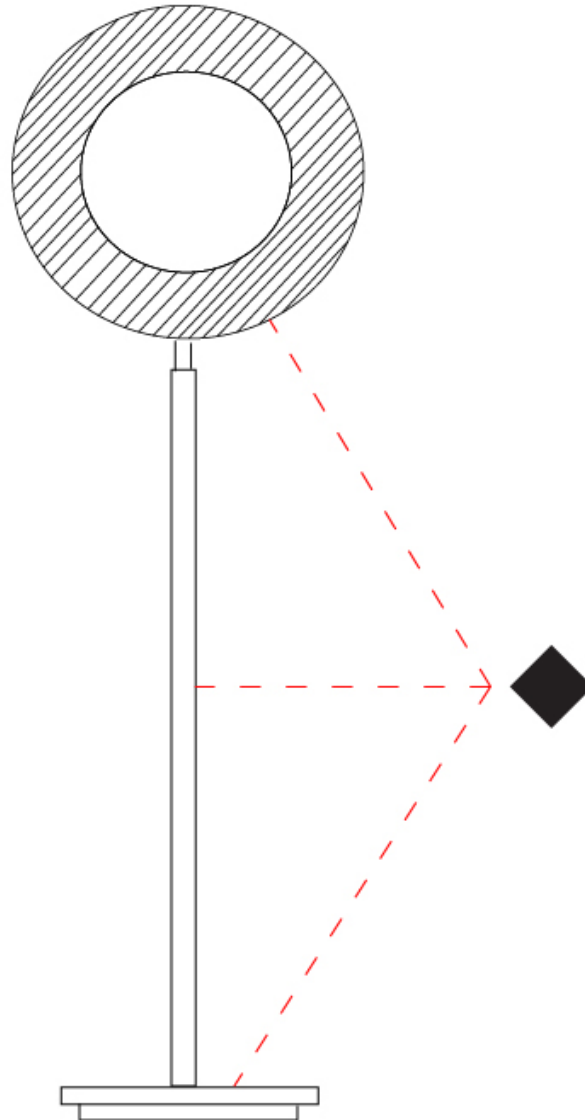

D44008-

PROJECT
TYPE
SPECIFIER
QUANTITY
DATE

D