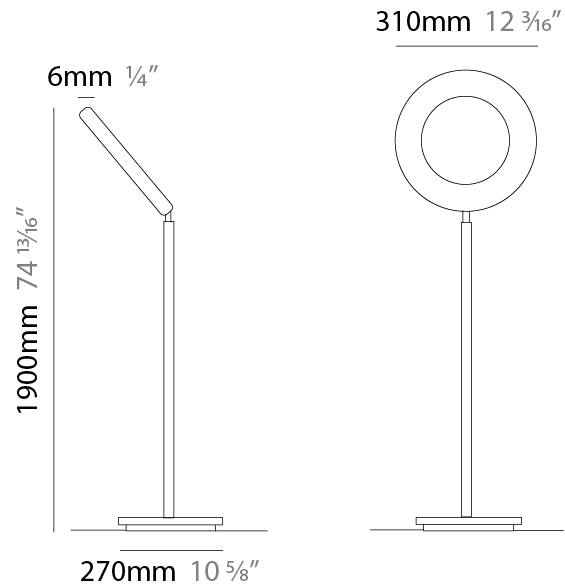

PROJECT
TYPE
SPECIFIER
QUANTITY
DATE

VERA PORTABLE

D44008- -

base number   Color   Finish
Temperature   Options

1. To build a product code in our configurator select the specify button on the base model # product page
2. To build a manual product code on this datasheet choose from the options listed below in blue font and add the suffix to the base model #

GENERAL

Series: Vera
Partner: Icone
Division: Design
Installation: Portable
Product Type: Floor
Mounting Location: Floor
Light Distribution: Adjustable

PHYSICAL

Shape: Round
Diameter (mm): 310
Diameter (in): 12 ³/₁₆
Height (mm): 1900
Height (in): 74 ¹³/₁₆
Fixture Finish: [ALU / BLK / WHI](#)
Fixture Material: Aluminum
Upon Request: Bolt Down

ELECTRICAL

Lamp Type: LED
Total Output Wattage (W): 25.2
Dimming: Electronic Low Voltage Dimming
Driver Location: Inline Transformer Plug
Input Voltage (V): 120
Constant Current (MA): 700

LED

[Color Temperature (°K): 2700 / 3000](#)
Nominal Lumen (lm): 3897
CRI: >90 CRI
Lamp Life (hrs): 50000

OPTICAL

RATINGS AND CERTIFICATIONS

Certified By: Certified for North American Standards
IP rating: IP20