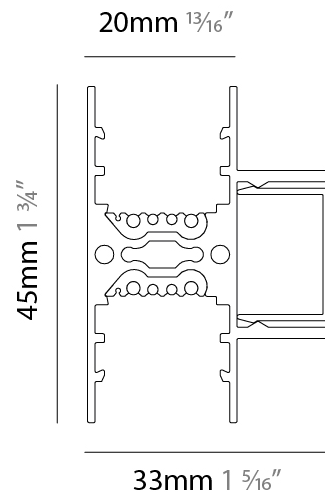

PROJECT	
TYPE	
SPECIFIER	
QUANTITY	
DATE	

VIAVAI DUO TRACK

A7VIAV-DUO-SUR-SYS

base number

1. To build a product code in our configurator select the specify button on the base model # product page
2. To build a manual product code on this datasheet choose from the options listed below in blue font and add the suffix to the base model #

GENERAL

Series: Viavai
Subseries: Viavai Duo
Partner: Letroh
Division: Architectural
Installation: Track
Product Type: Track System Low Voltage
Mounting Location: Wall

PHYSICAL

Fixture Finish: WHI / BLK
Fixture Material: Aluminum

ELECTRICAL

LED

OPTICAL

RATINGS AND CERTIFICATIONS

Certified By: Certified for North American Standards
IP rating: IP20