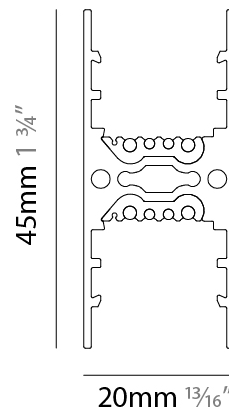

PROJECT
TYPE
SPECIFIER
QUANTITY
DATE

VIAVAI DUO TRACK

A7VIAV-DUO-SUS-SYS

base number

1. To build a product code in our configurator select the specify button on the base model # product page
2. To build a manual product code on this datasheet choose from the options listed below in blue font and add the suffix to the base model #

GENERAL

Series: Viavai
Subseries: Viavai Duo
Partner: Letroh
Division: Architectural
Installation: Track
Product Type: Track System Low Voltage
Mounting Location: Ceiling

PHYSICAL

Fixture Finish: WHI / BLK
Fixture Material: Aluminum

ELECTRICAL

LED

OPTICAL

RATINGS AND CERTIFICATIONS

Certified By: Certified for North American Standards
IP rating: IP20