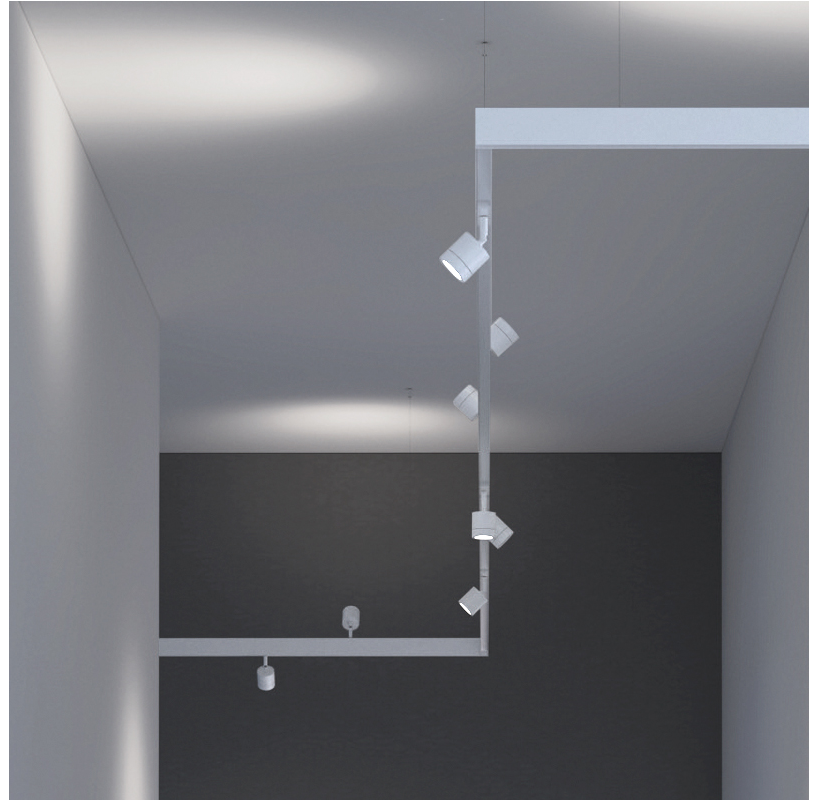

PROJECT
TYPE
SPECIFIER
QUANTITY
DATE

VIAVAI DUO TRACK

A7VIAV-DUO-SUS-SYS

base number

1. To build a product code in our configurator select the specify button on the base model # product page
2. To build a manual product code on this datasheet choose from the options listed below in blue font and add the suffix to the base model #

GENERAL

Series: Viavai
Subseries: Viavai Duo
Partner: Letroh
Division: Architectural
Installation: Track
Product Type: Track System Low Voltage
Mounting Location: Ceiling

PHYSICAL

Fixture Finish: WHI / BLK
Fixture Material: Aluminum

ELECTRICAL

LED

OPTICAL

RATINGS AND CERTIFICATIONS

Certified By: Certified for North American Standards
IP rating: IP20